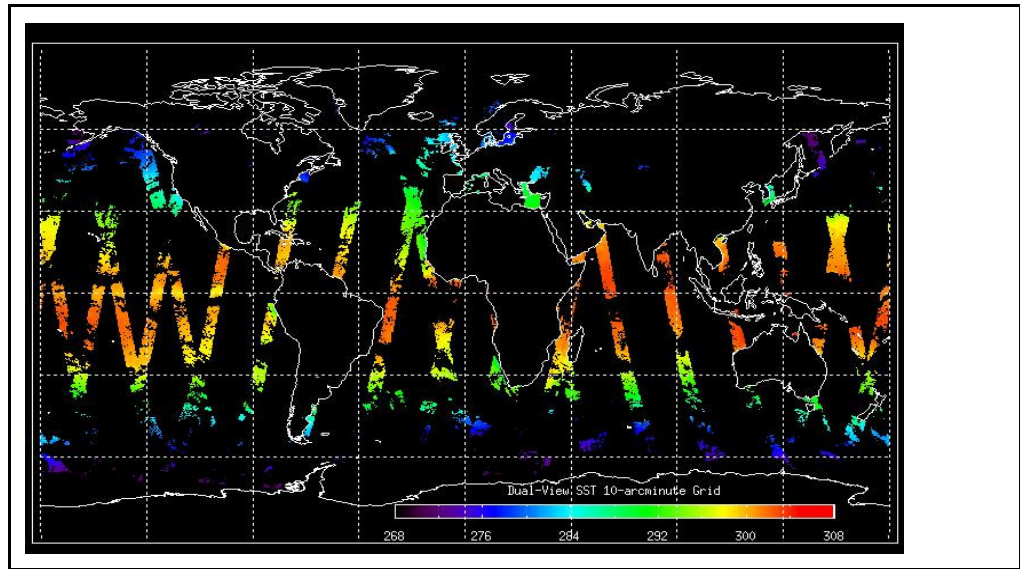

Meteo Map

Map of meteo products for: **17-Apr-09**