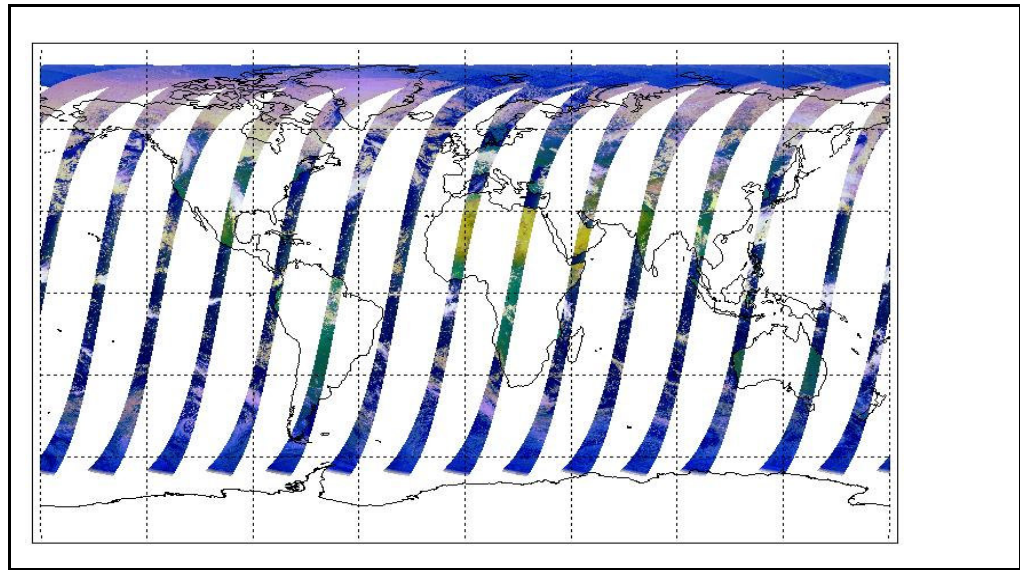

Weekly

Latest version of the weekly RAL report on: **20-Apr-09**

Out of date by: **21 days**

FLAG

Report Date	30-Mar-09
Anomalies	Envisat OCM: AATSR out of MEASUREMENT mode from April 06 (2344h) - April 07 (0650h) . AATSR black-body cross-over test scheduled for April 21 (0750h) to April 23 (0840h). Mean Jitter: ~1030/orbit - worst case ~1400/orbit (little change wrt last week)

Browse Map

Map of browse products for: **17-Apr-09**