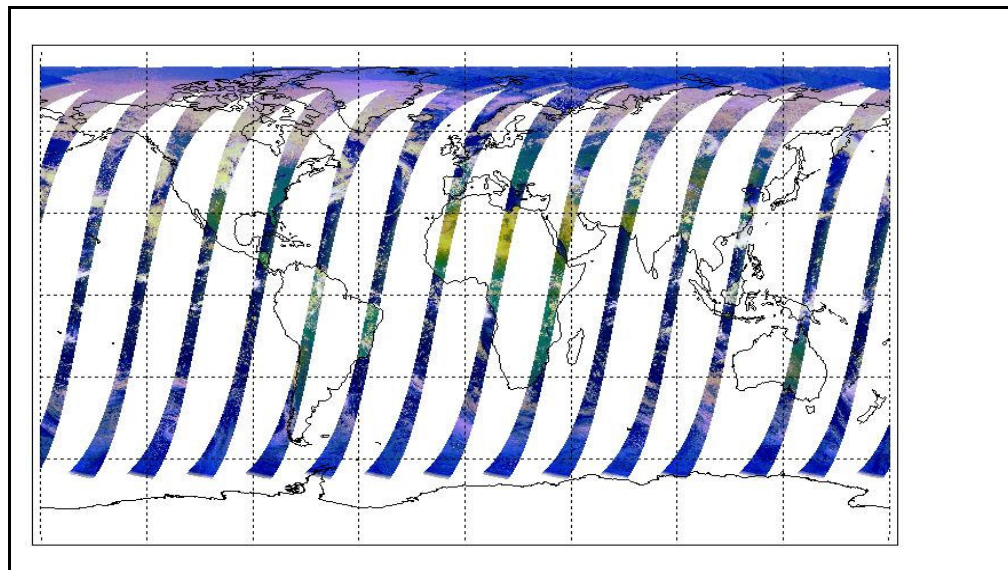

Weekly

Latest version of the weekly RAL report on: **17-Apr-09**

Out of date by: **18 days**

FLAG

Report Date 30-Mar-09

Browse Map

Map of browse products for: **16-Apr-09**