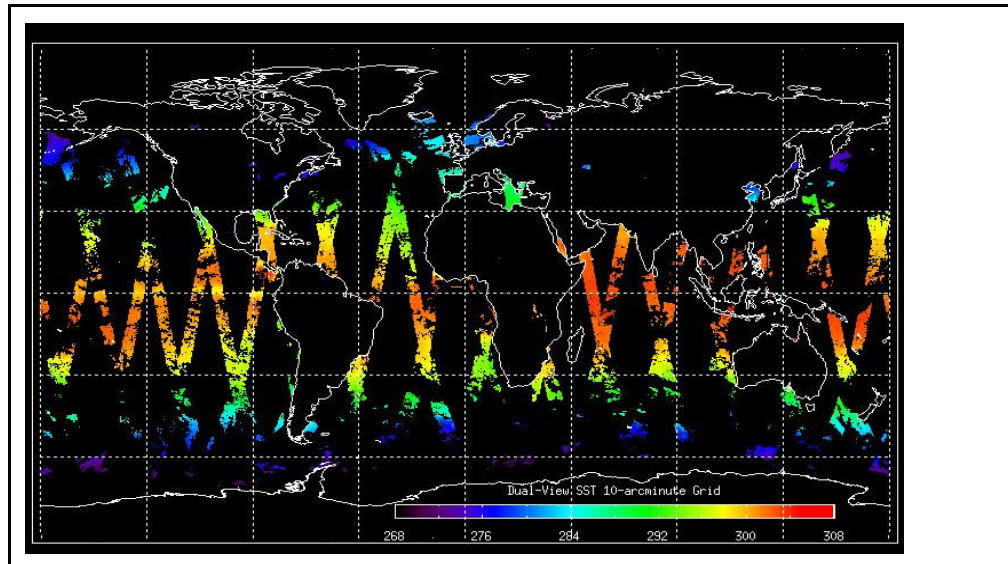

Meteo Map

Map of meteo products for: **16-Apr-09**