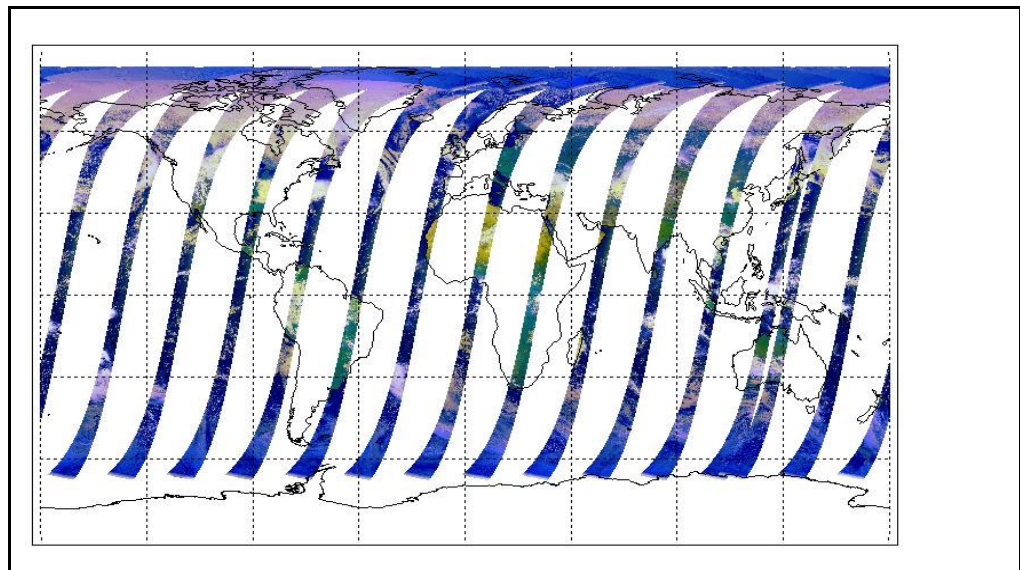

Weekly

Latest version of the weekly RAL report on: **16-Apr-09**

Out of date by: **17 days**

FLAG

Report Date 30-Mar-09

Browse Map

Map of browse products for: **15-Apr-09**