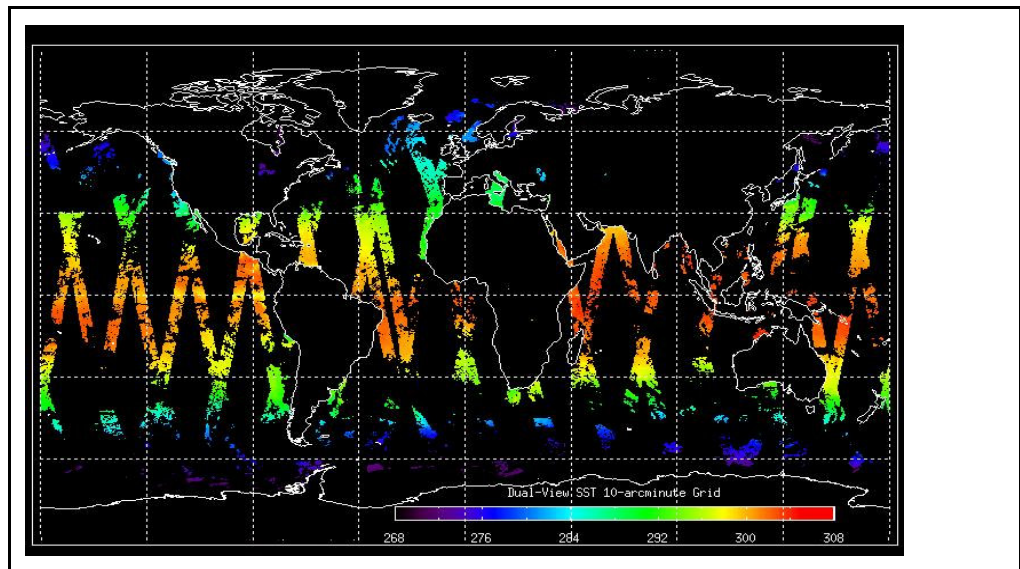

Meteo Map

Map of meteo products for: **15-Apr-09**