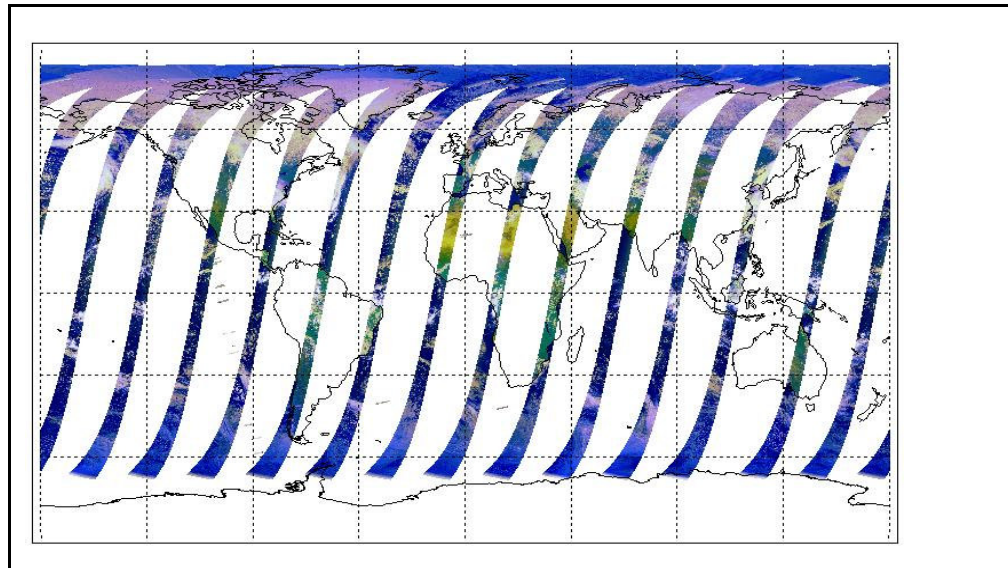

37217	13-Apr-09	High Jitter
37218	13-Apr-09	High Jitter

FLAG
FLAG

Weekly

Latest version of the weekly RAL report on: **14-Apr-09**

Out of date by: **15 days**

Report Date	30-Mar-09
Anomalies	Envisat OCM: AATSR out of MEASUREMENT mode from April 06 (2344h) - April 07 (0650h) . AATSR black-body cross-over test scheduled for April 21 (0750h) to April 23 (0840h) . Mean Jitter: ~1030/orbit - worst case ~1400/orbit (little change wrt last week)

FLAG

Browse Map

Map of browse products for: **13-Apr-09**