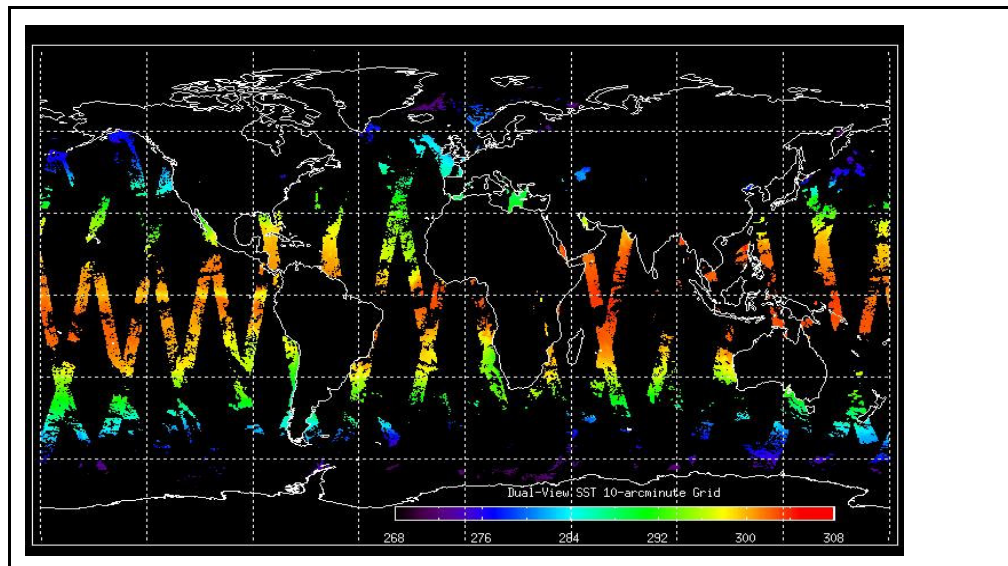

Meteo Map

Map of meteo products for: **13-Apr-09**