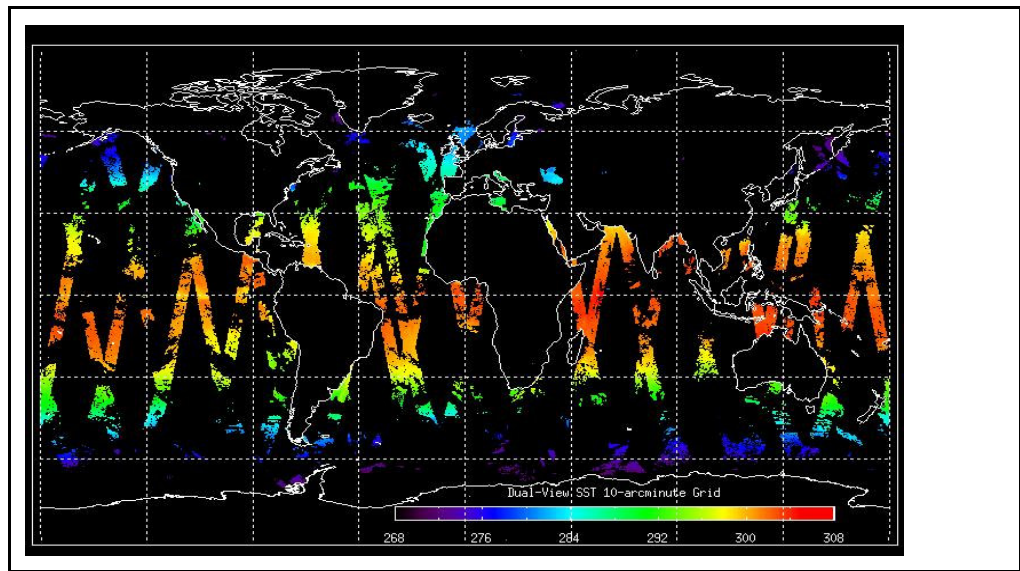

Meteo Map

Map of meteo products for: **12-Apr-09**