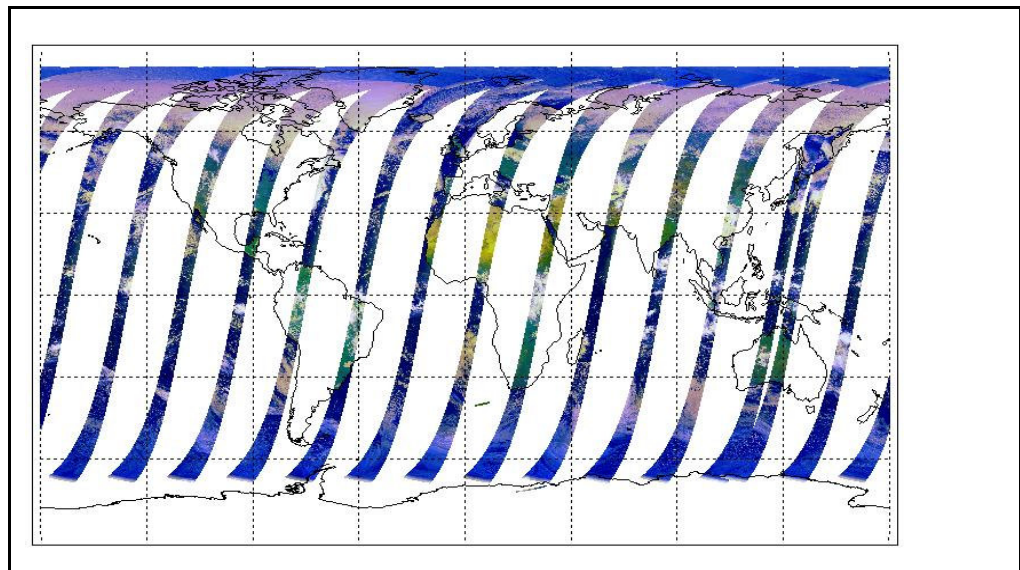

Weekly

Latest version of the weekly RAL report on: **14-Apr-09**

Out of date by: **15 days**

FLAG

Report Date	30-Mar-09
Anomalies	Envisat OCM: AATSR out of MEASUREMENT mode from April 06 (2344h) - April 07 (0650h) . AATSR black-body cross-over test scheduled for April 21 (0750h) to April 23 (0840h). Mean Jitter: ~1030/orbit - worst case ~1400/orbit (little change wrt last week)

Browse Map

Map of browse products for: **12-Apr-09**