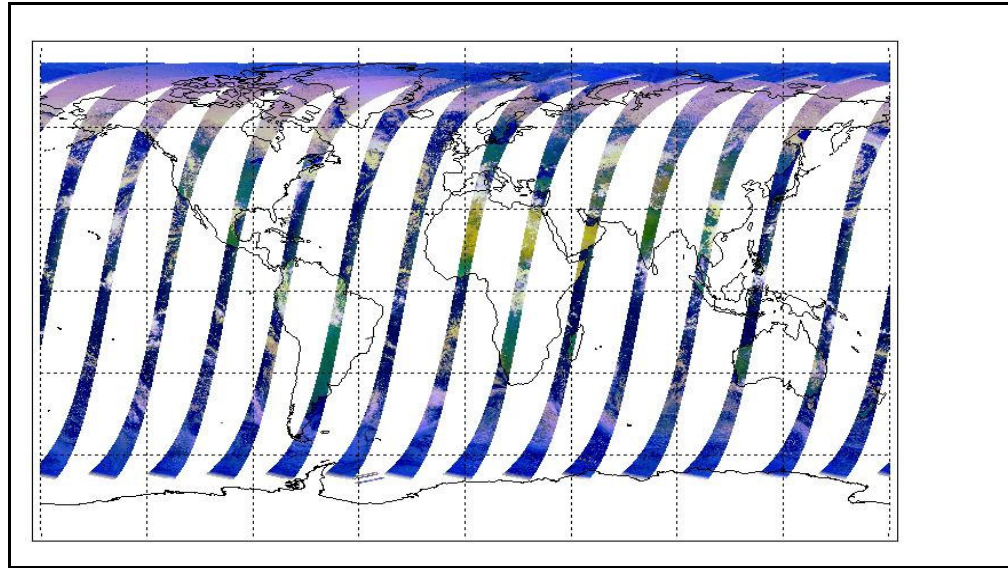

37189	11-Apr-09	High Jitter
37190	11-Apr-09	High Jitter

FLAG
FLAG

Weekly

Latest version of the weekly RAL report on: **14-Apr-09**

Out of date by: **15 days**

FLAG

Report Date	30-Mar-09
Anomalies	Envisat OCM: AATSR out of MEASUREMENT mode from April 06 (2344h) - April 07 (0650h) . AATSR black-body cross-over test scheduled for April 21 (0750h) to April 23 (0840h) . Mean Jitter: ~1030/orbit - worst case ~1400/orbit (little change wrt last week)

Browse Map

Map of browse products for: **11-Apr-09**