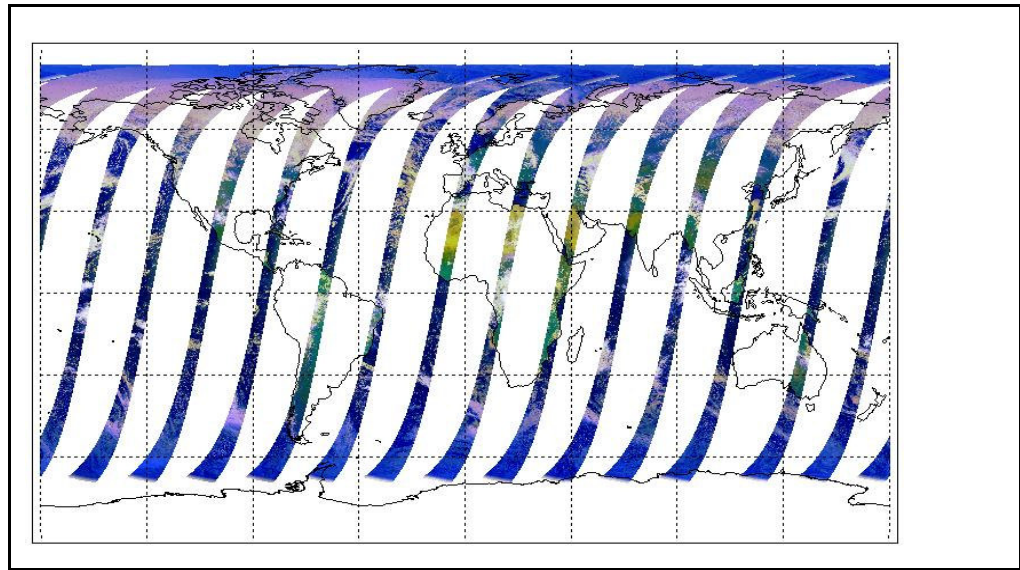

Weekly

Latest version of the weekly RAL report on: **14-Apr-09**

Out of date by: **15 days**

FLAG

Report Date 30-Mar-09

Browse Map

Map of browse products for: **10-Apr-09**