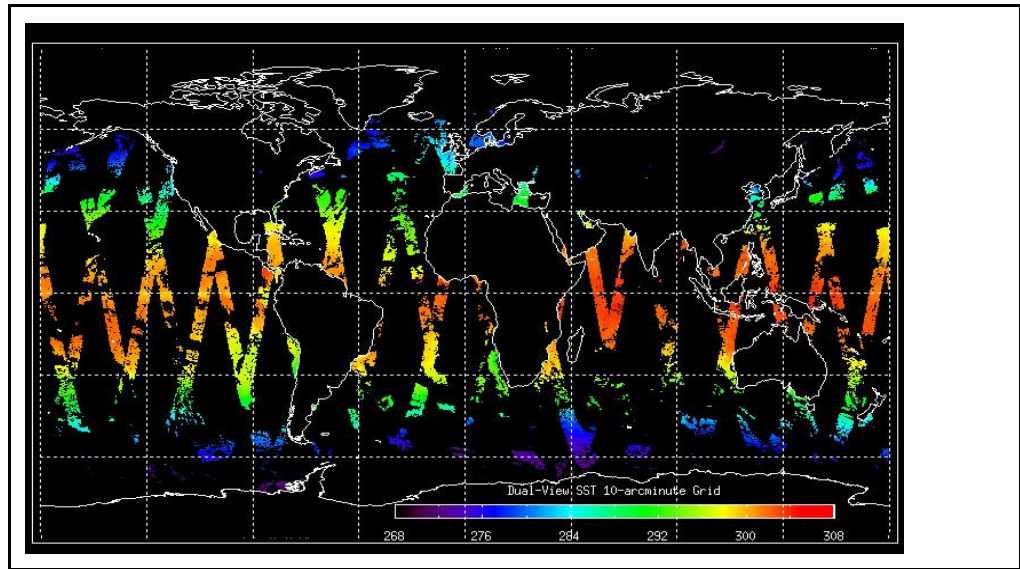

Meteo Map

Map of meteo products for: **10-Apr-09**