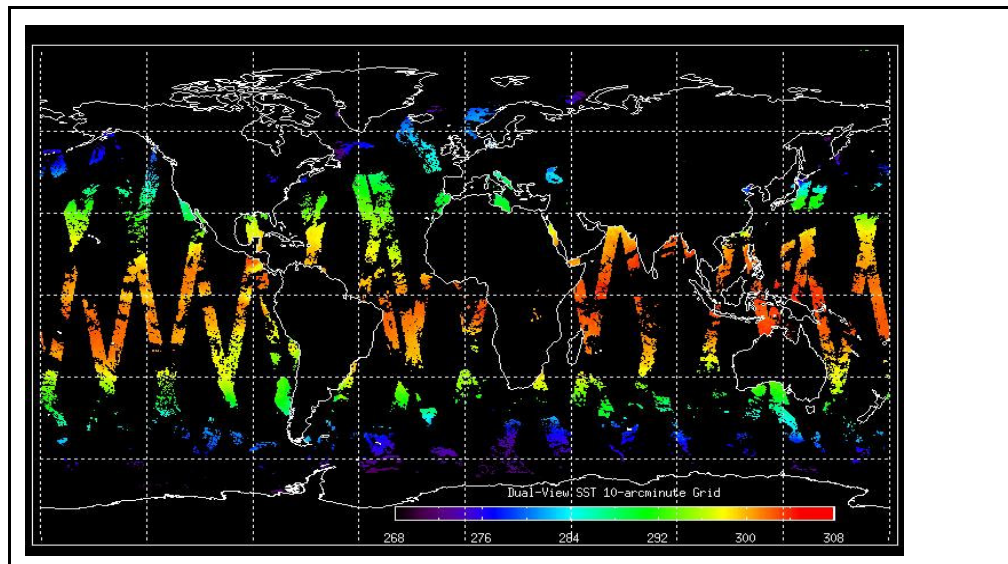

Meteo Map

Map of meteo products for: **09-Apr-09**