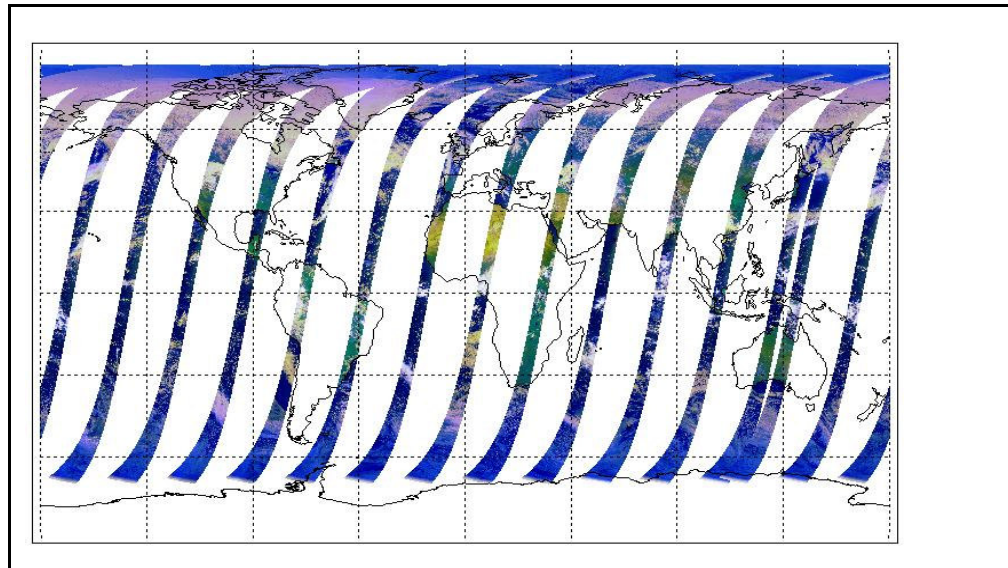

37158	09-Apr-09	High Jitter
37159	09-Apr-09	23 AGO Loop changes, High Jitter
37160	09-Apr-09	High Jitter

FLAG
FLAG
FLAG

Weekly

Latest version of the weekly RAL report on: **14-Apr-09**

Out of date by: **15 days**

Report Date	30-Mar-09
Anomalies	Envisat OCM: AATSR out of MEASUREMENT mode from April 06 (2344h) - April 07 (0650h) . AATSR black-body cross-over test scheduled for April 21 (0750h) to April 23 (0840h) . Mean Jitter: ~1030/orbit - worst case ~1400/orbit (little change wrt last week)

FLAG

Browse Map

Map of browse products for: **09-Apr-09**