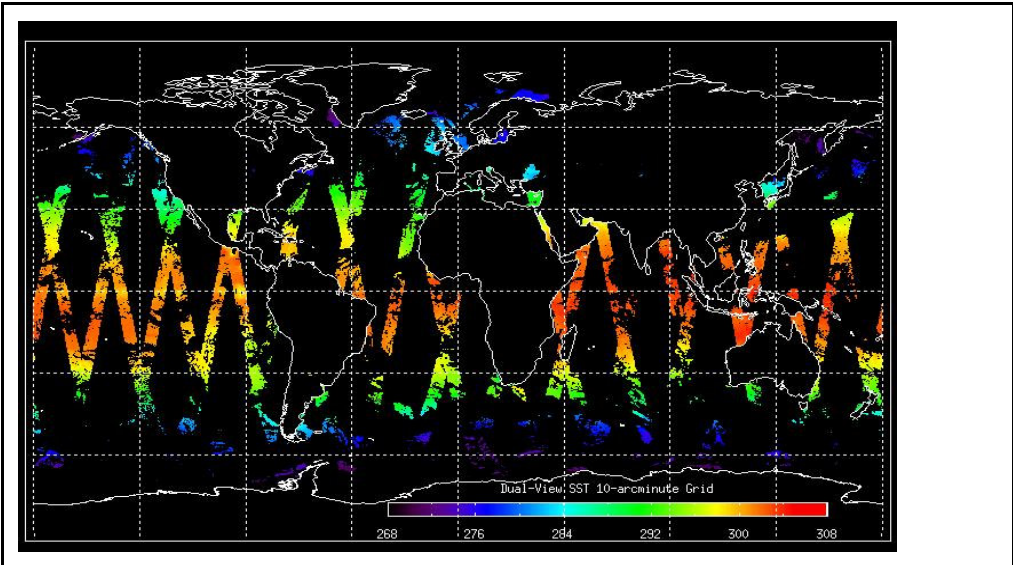

Meteo Map

Map of meteo products for: **08-Apr-09**