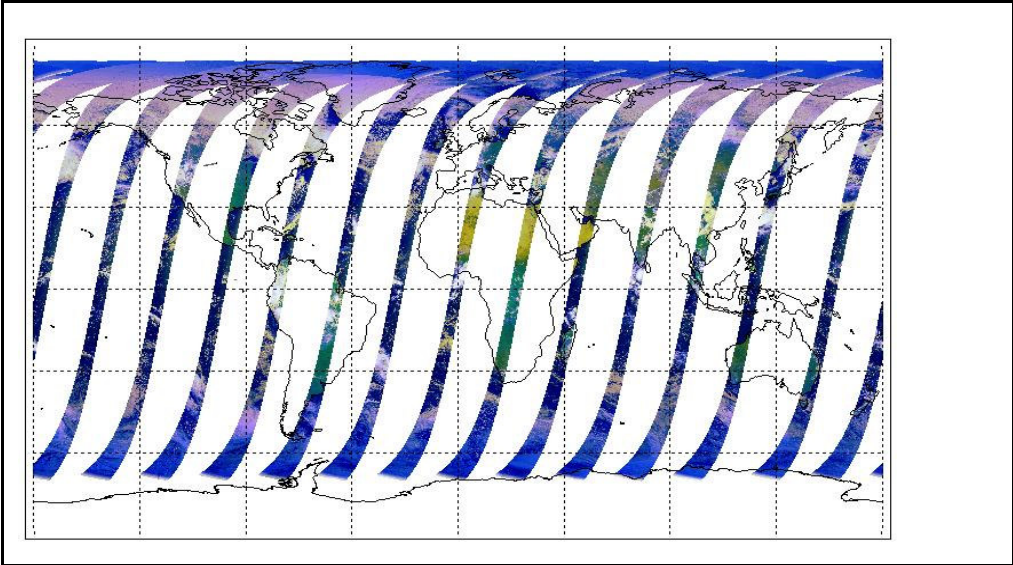

Weekly

Latest version of the weekly RAL report on: **09-Apr-09**

Out of date by: **17 days**

FLAG

Report Date 23-Mar-09

Anomalies Mean Jitter: ~1040/orbit - worst case ~1370/orbit (deteriorating slightly wrt last week)

Browse Map

Map of browse products for: **08-Apr-09**