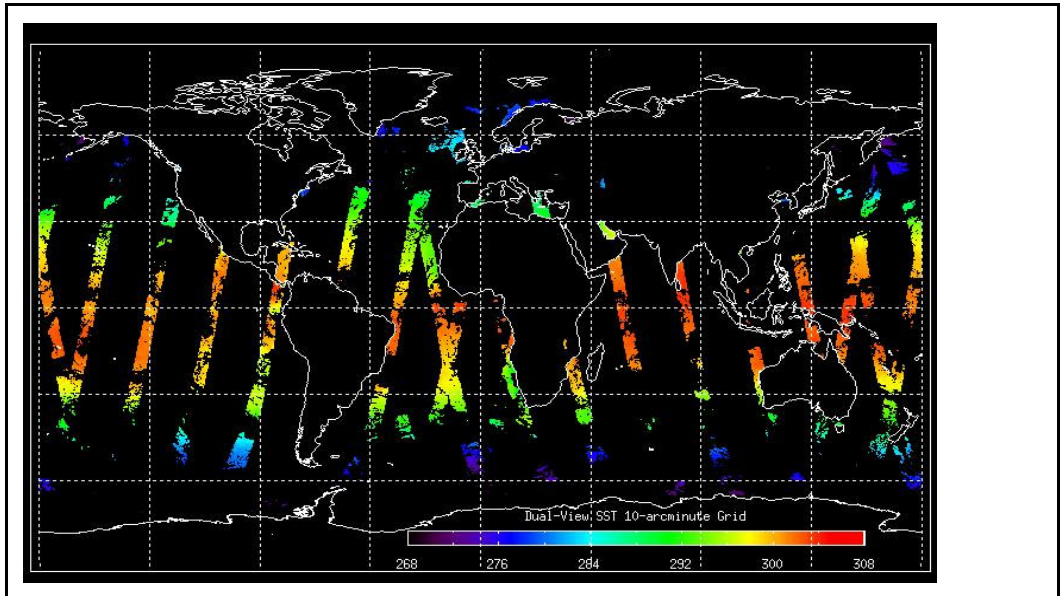

Meteo Map

Map of meteo products for: **07-Apr-09**