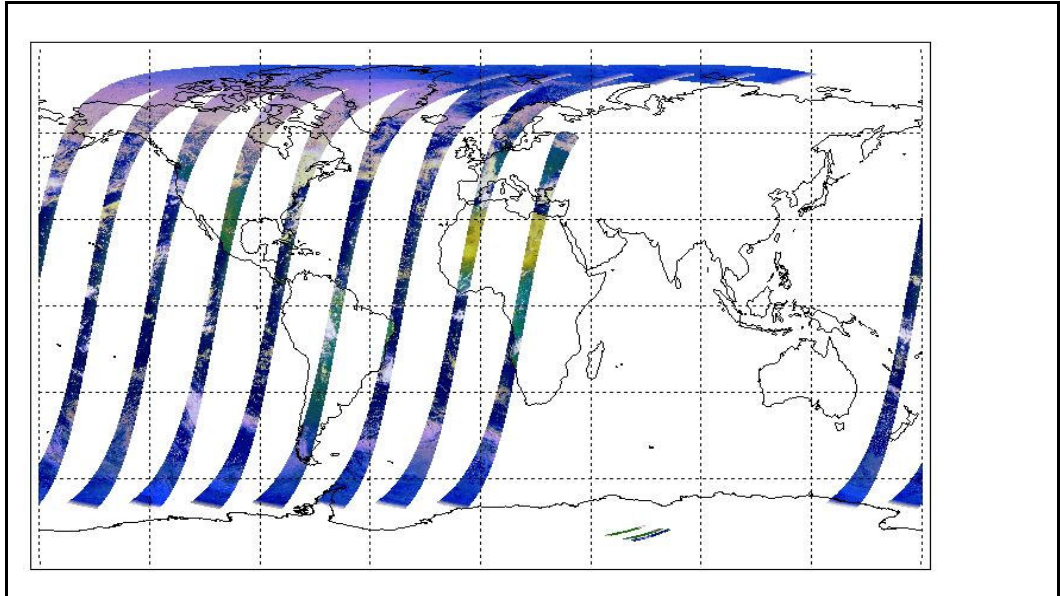

Weekly

Latest version of the weekly RAL report on: **08-Apr-09**

Out of date by: **16 days**

FLAG

Report Date	23-Mar-09
Anomalies	Mean Jitter: -1040/orbit - worst case -1370/orbit (deteriorating slightly wrt last week)

Browse Map

Map of browse products for: **07-Apr-09**