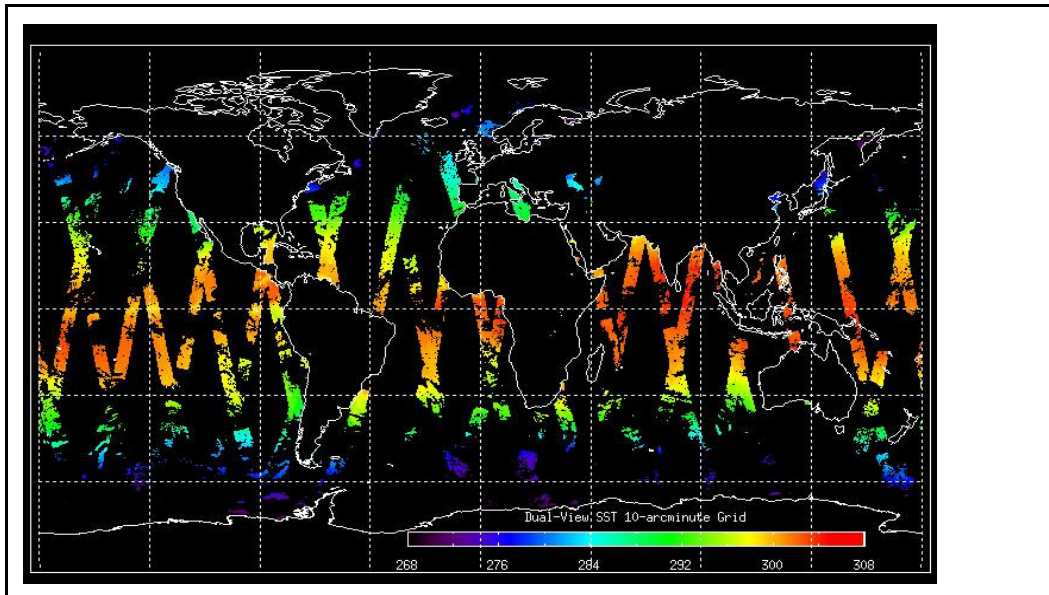

Meteo Map

Map of meteo products for: **06-Apr-09**