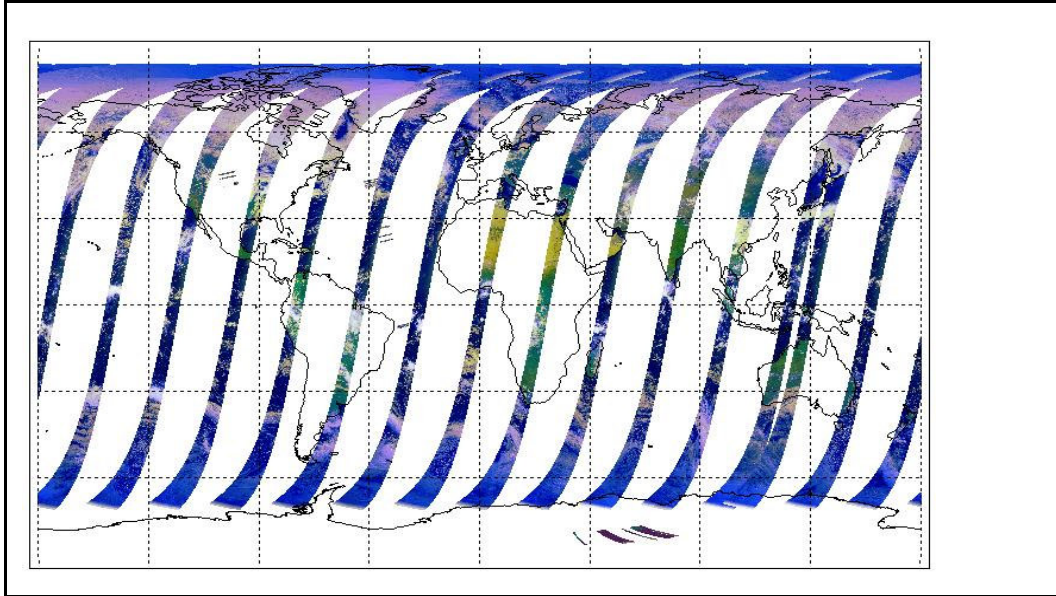

37103	05-Apr-09	High Jitter
37104	05-Apr-09	High Jitter

FLAG
FLAG

Weekly

Latest version of the weekly RAL report on: **06-Apr-09**

Out of date by: **14 days**

FLAG

Report Date	23-Mar-09
Anomalies	Mean Jitter: -1040/orbit - worst case -1370/orbit (deteriorating slightly wrt last week)

Browse Map

Map of browse products for: **05-Apr-09**