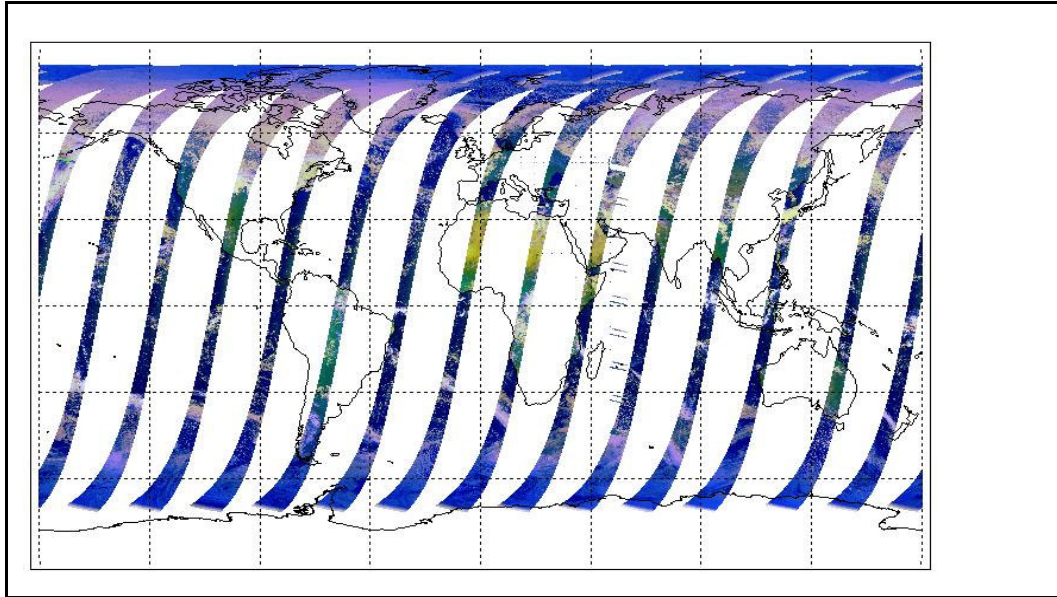

37089	04-Apr-09	High Jitter
37090	04-Apr-09	High Jitter

FLAG
FLAG

Weekly

Latest version of the weekly RAL report on: **06-Apr-09**

Out of date by: **14 days**

FLAG

Report Date	23-Mar-09
Anomalies	Mean Jitter: -1040/orbit - worst case -1370/orbit (deteriorating slightly wrt last week)

Browse Map

Map of browse products for: **04-Apr-09**