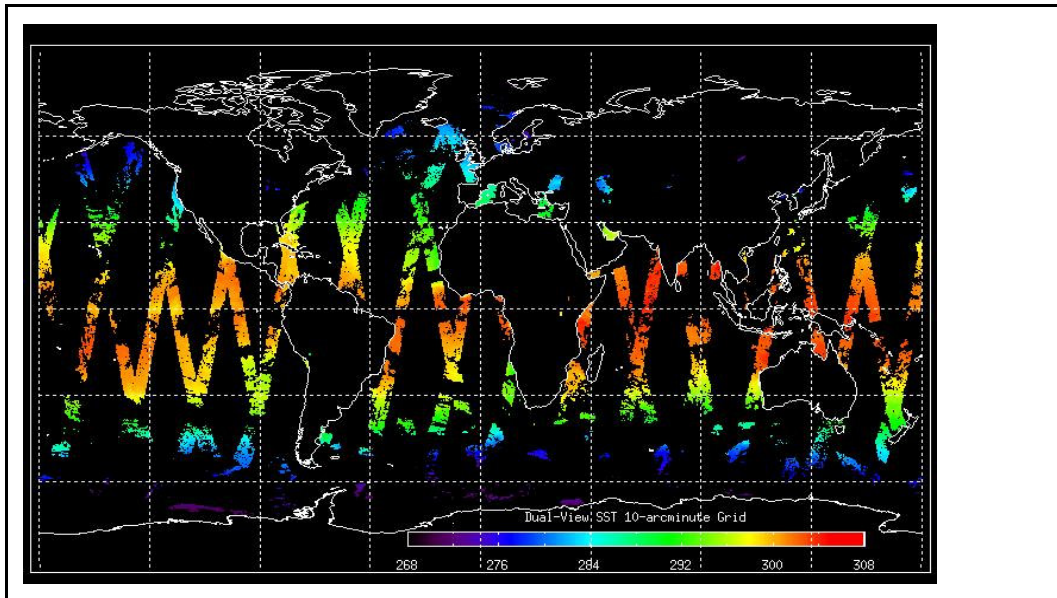

Meteo Map

Map of meteo products for: **04-Apr-09**