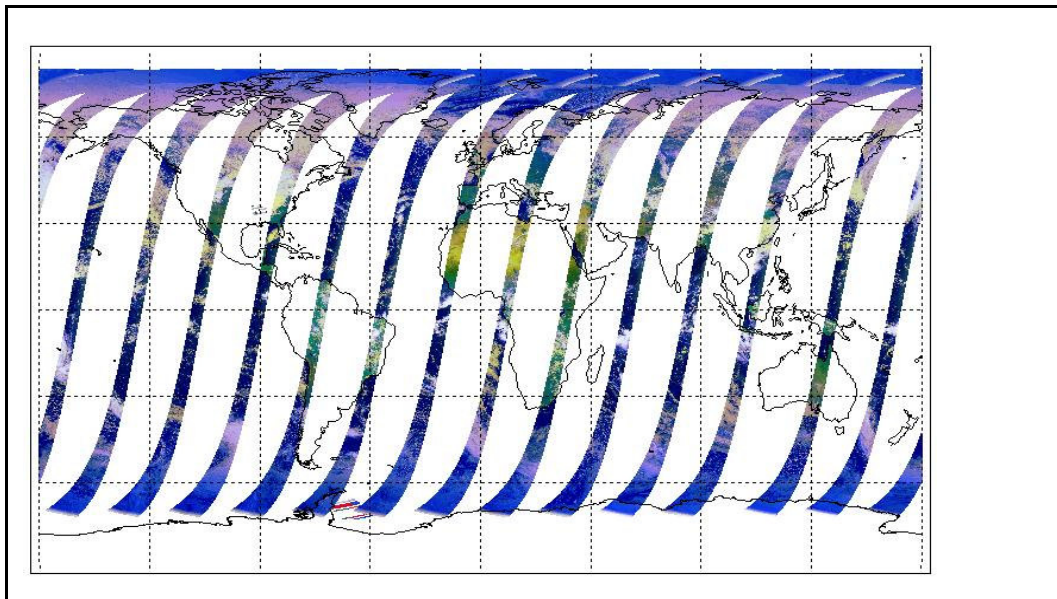

37073	03-Apr-09	High Jitter
37074	03-Apr-09	High Jitter
37075	03-Apr-09	High Jitter

FLAG
FLAG
FLAG

Weekly

Latest version of the weekly RAL report on: **06-Apr-09**

Out of date by: **14 days**

Report Date 23-Mar-09

Anomalies Mean Jitter: -1040/orbit - worst case -1370/orbit (deteriorating slightly wrt last week)

FLAG

Browse Map

Map of browse products for: **03-Apr-09**