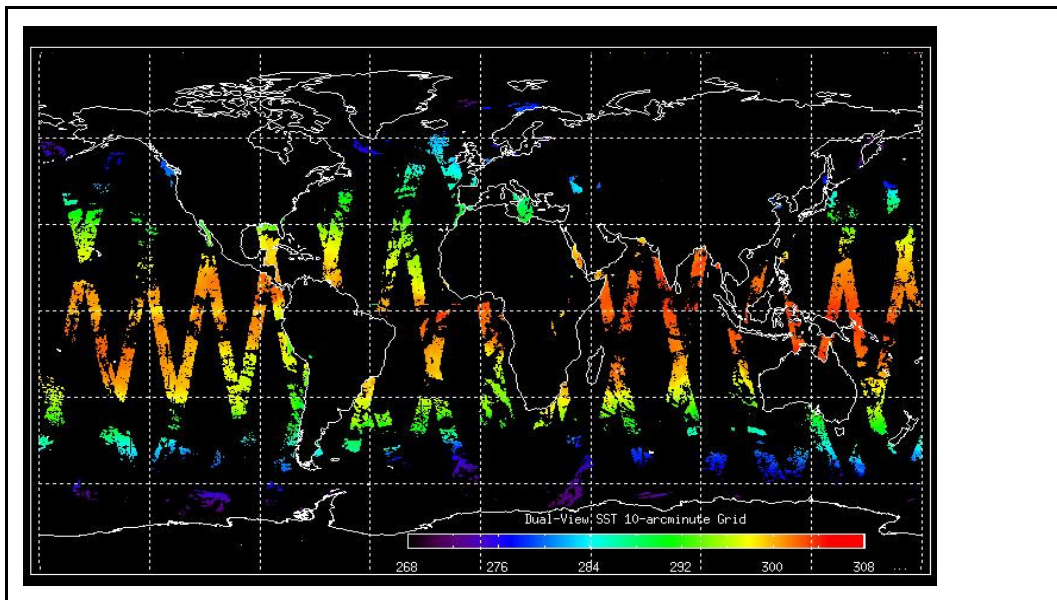

Meteo Map

Map of meteo products for: **03-Apr-09**