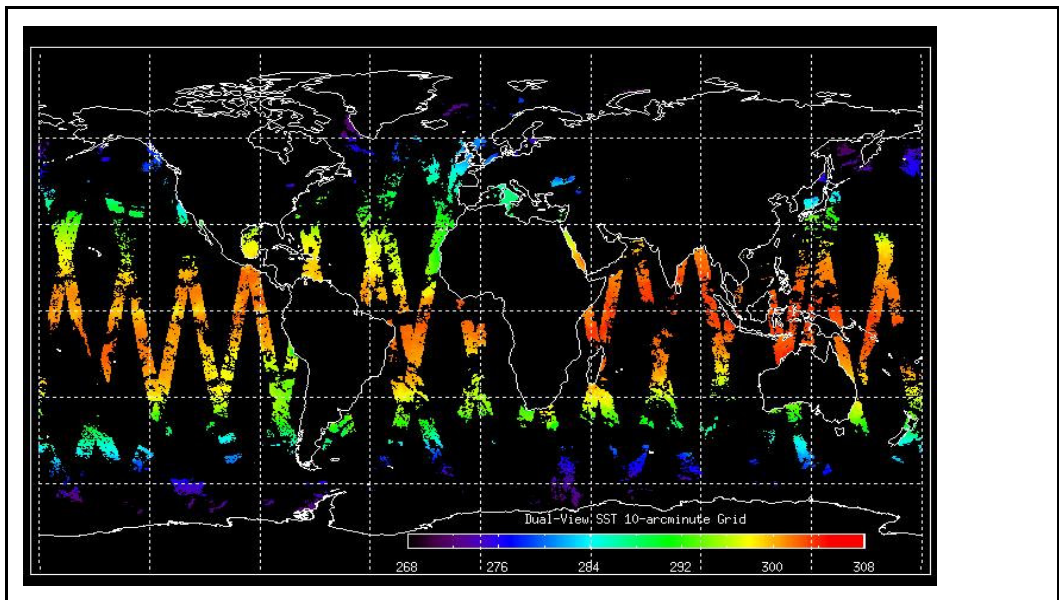

Meteo Map

Map of meteo products for: **02-Apr-09**