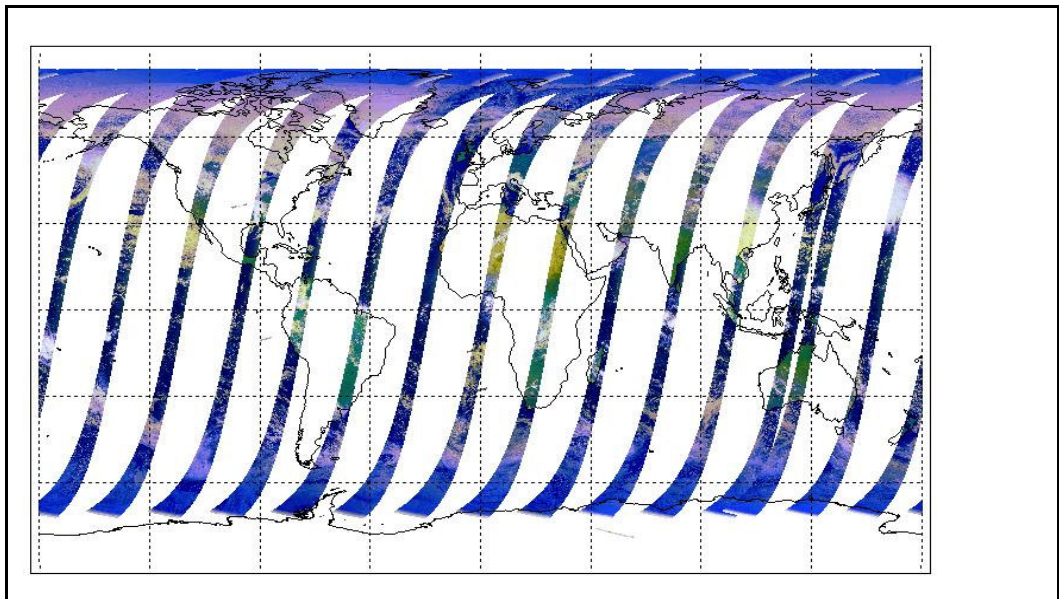

37059	02-Apr-09	High Jitter
37060	02-Apr-09	High Jitter
37061	02-Apr-09	High Jitter

FLAG
FLAG
FLAG

Weekly

Latest version of the weekly RAL report on: **03-Apr-09**

Out of date by: **11 days**

Report Date	23-Mar-09
Anomalies	Mean Jitter: -1040/orbit - worst case -1370/orbit (deteriorating slightly wrt last week)

FLAG

Browse Map

Map of browse products for: **02-Apr-09**