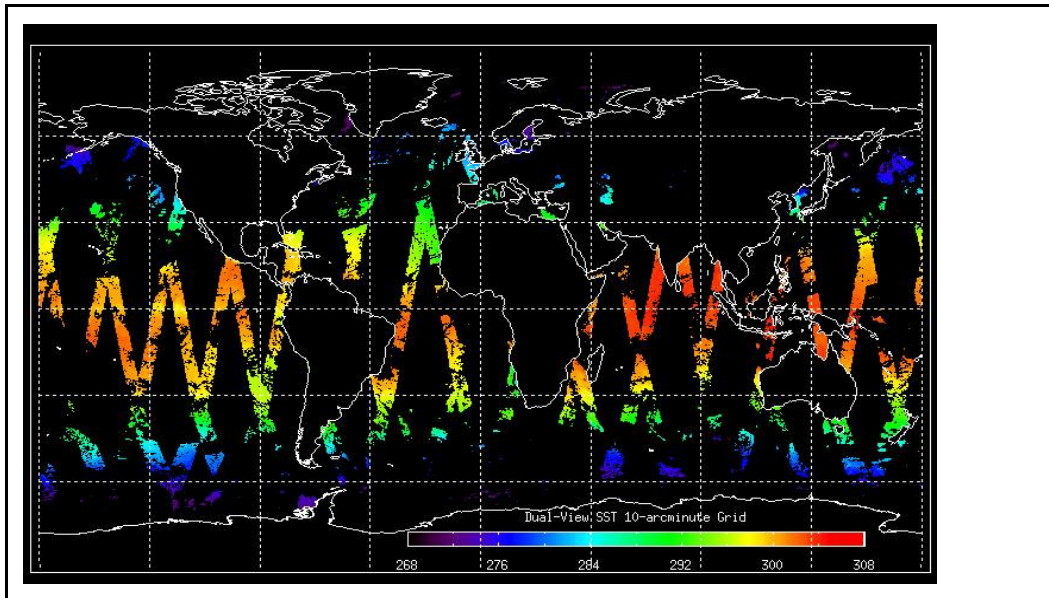

Meteo Map

Map of meteo products for: **01-Apr-09**