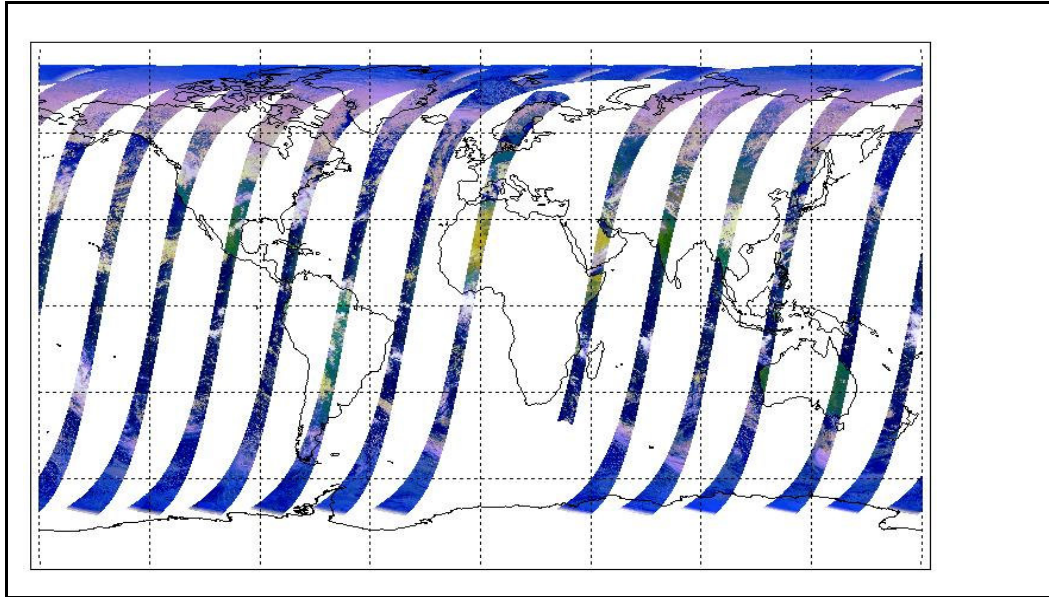

Weekly

Latest version of the weekly RAL report on: **02-Apr-09**

Out of date by: **17 days**

FLAG

Report Date 16-Mar-09

Anomalies Mean Jitter: -1000/orbit - worst case -1220/orbit (no significant change wrt last week)

Browse Map

Map of browse products for: **01-Apr-09**