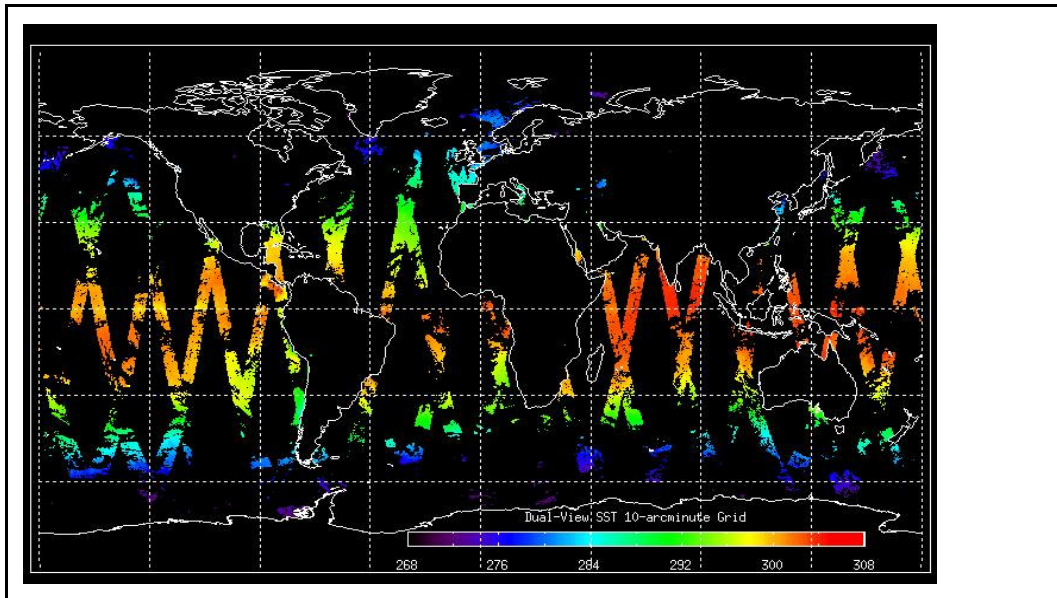

Meteo Map

Map of meteo products for: 31-Mar-09