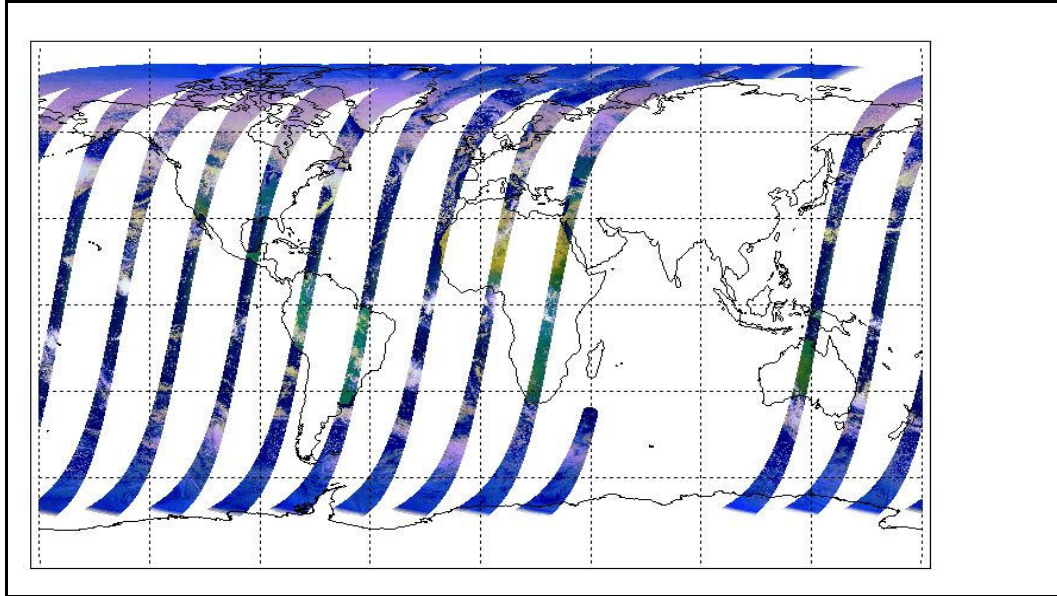

37017	30-Mar-09	High Jitter
37018	30-Mar-09	High Jitter

FLAG
FLAG

Weekly

Latest version of the weekly RAL report on: **31-Mar-09**

Out of date by: **15 days**

FLAG

Report Date	16-Mar-09
Anomalies	Mean Jitter: -1000/orbit - worst case -1220/orbit (no significant change wrt last week)

Browse Map

Map of browse products for: **30-Mar-09**