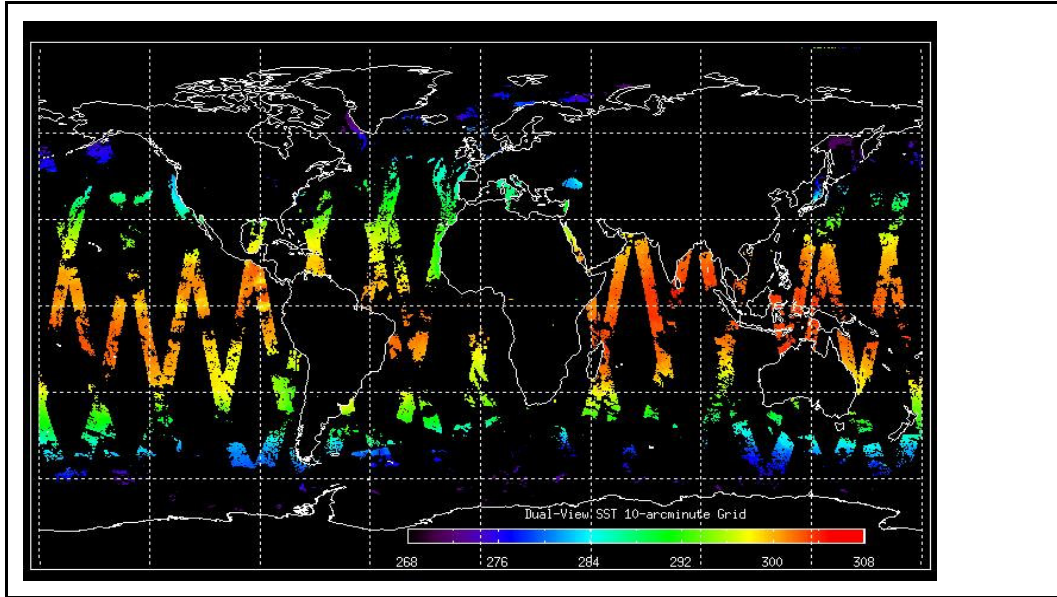

Meteo Map

Map of meteo products for: **30-Mar-09**