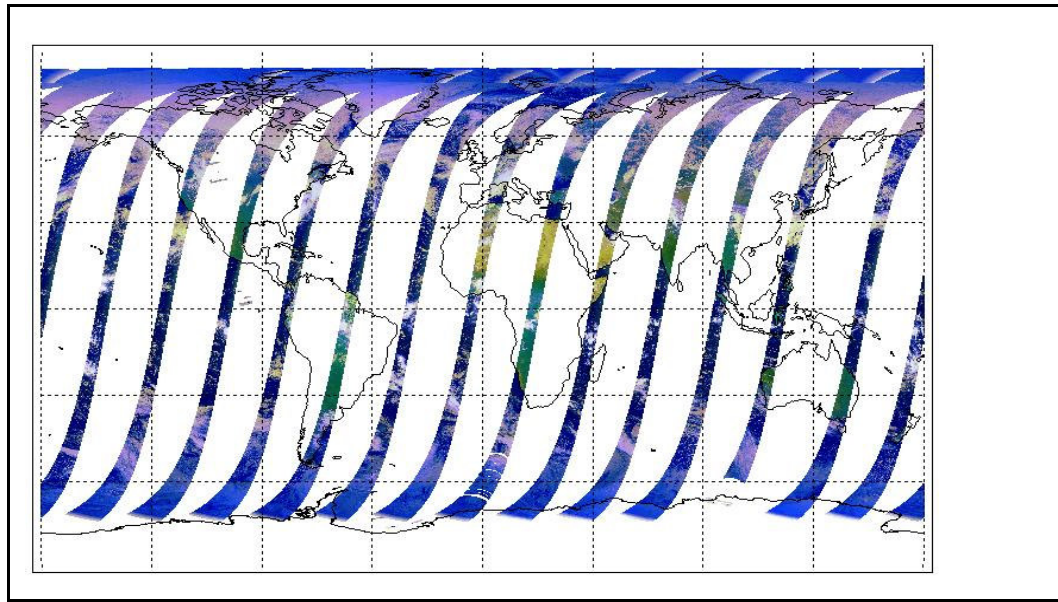

37002	29-Mar-09	High Jitter
37003	29-Mar-09	High Jitter
37004	29-Mar-09	High Jitter

FLAG
FLAG
FLAG

Weekly

Latest version of the weekly RAL report on: **30-Mar-09**

Out of date by: **14 days**

FLAG

Report Date	16-Mar-09
Anomalies	Mean Jitter: -1000/orbit - worst case -1220/orbit (no significant change wrt last week)

Browse Map

Map of browse products for: **29-Mar-09**