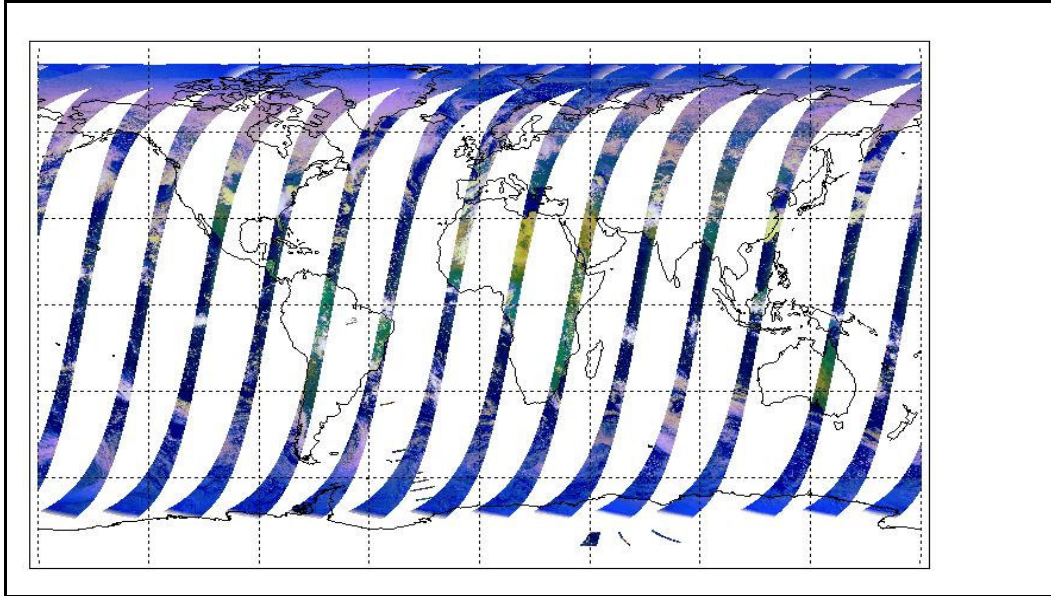

36985	27-Mar-09	High Jitter
36986	27-Mar-09	High Jitter
36987	28-Mar-09	High Jitter
36988	28-Mar-09	High Jitter
36989	28-Mar-09	High Jitter

FLAG
FLAG
FLAG
FLAG
FLAG

Weekly

Latest version of the weekly RAL report on: **30-Mar-09**

Out of date by: **14 days**

FLAG

Report Date	16-Mar-09
Anomalies	Mean Jitter: -1000/orbit - worst case -1220/orbit (no significant change wrt last week)

Browse Map

Map of browse products for: **28-Mar-09**