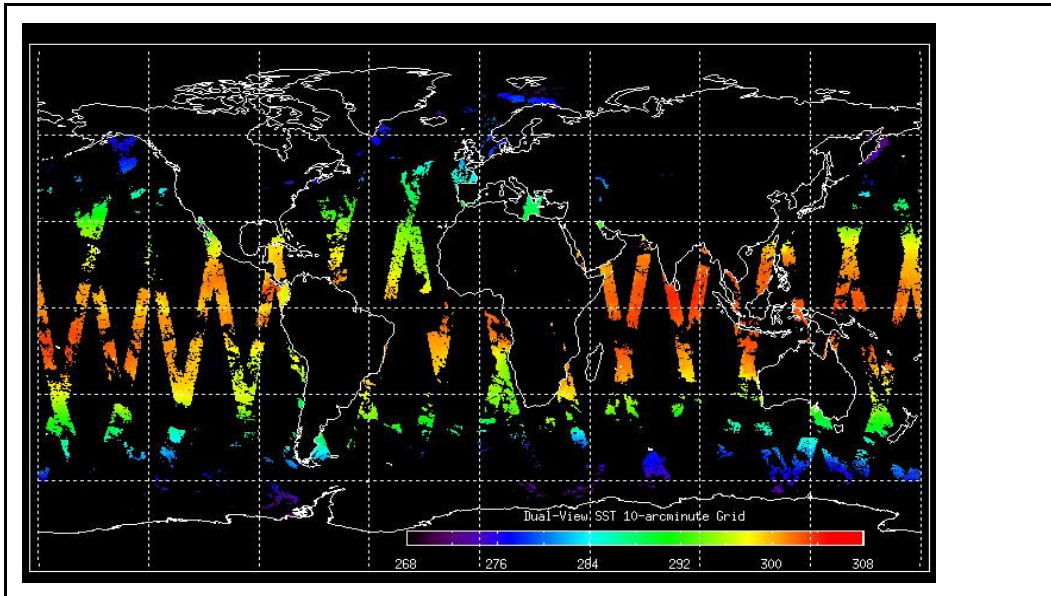

Meteo Map

Map of meteo products for: **28-Mar-09**