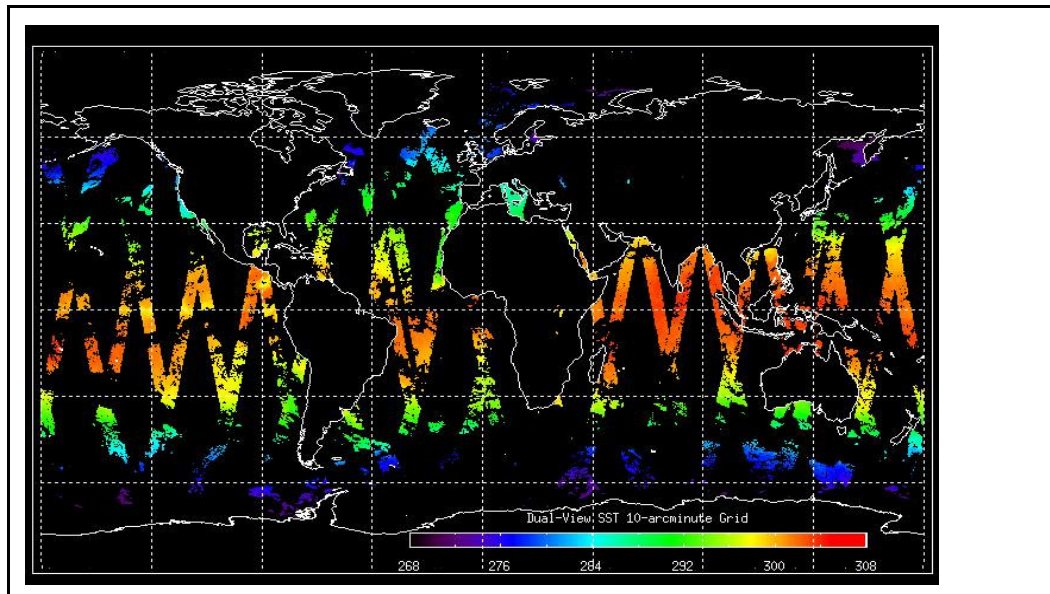

Meteo Map

Map of meteo products for: **27-Mar-09**