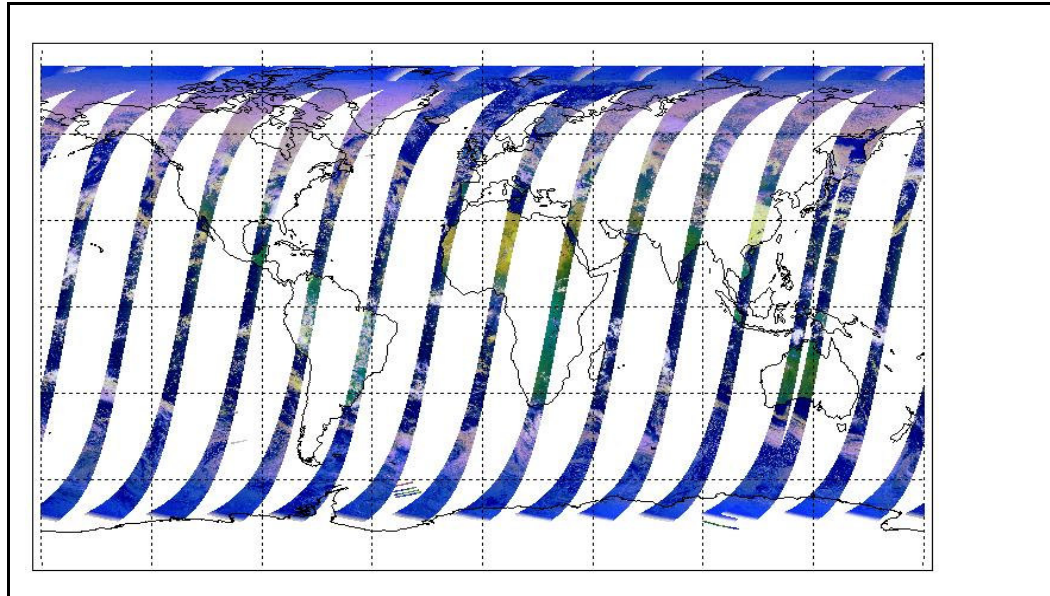

36967	26-Mar-09	High Jitter, No viscal peak
36968	26-Mar-09	High Jitter, No viscal peak
36970	26-Mar-09	High Jitter
36971	26-Mar-09	High Jitter
36972	27-Mar-09	High Jitter

FLAG
FLAG
FLAG
FLAG
FLAG

Weekly

Latest version of the weekly RAL report on: **30-Mar-09**

Out of date by: **14 days**

FLAG

Report Date	16-Mar-09
Anomalies	Mean Jitter: -1000/orbit - worst case -1220/orbit (no significant change wrt last week)

Browse Map

Map of browse products for: **27-Mar-09**