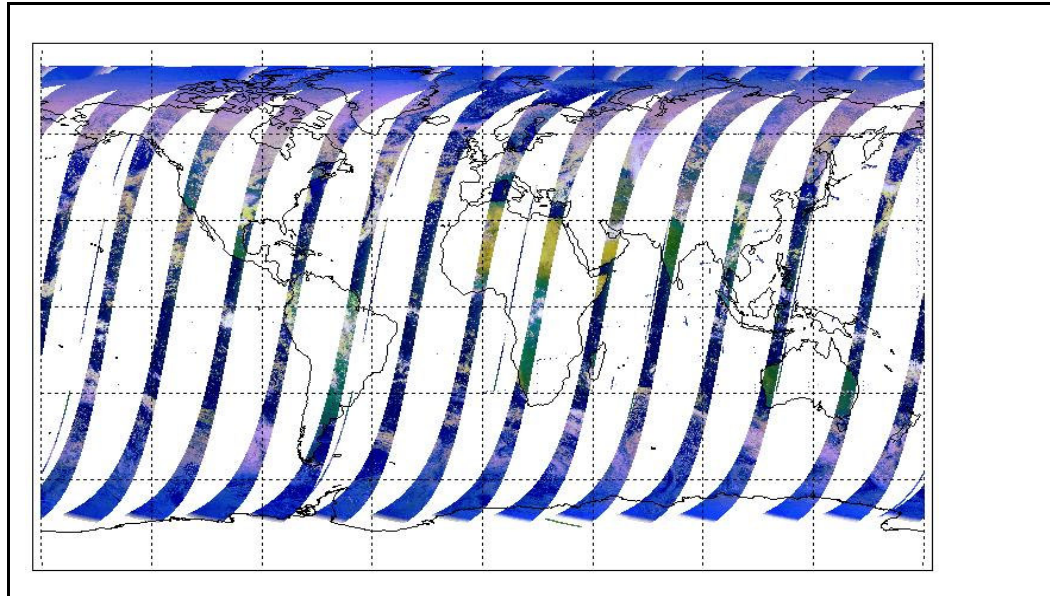

36938	24-Mar-09	High Jitter, No viscal peak
36939	24-Mar-09	High Jitter, No viscal peak
36940	24-Mar-09	High Jitter, No viscal peak
36941	24-Mar-09	High Jitter, No viscal peak
36942	24-Mar-09	High Jitter

FLAG
FLAG
FLAG
FLAG
FLAG

Weekly

Latest version of the weekly RAL report on: **27-Mar-09**

Out of date by: **11 days**

Report Date	16-Mar-09
Anomalies	Mean Jitter: -1000/orbit - worst case -1220/orbit (no significant change wrt last week)

FLAG

Browse Map

Map of browse products for: **26-Mar-09**