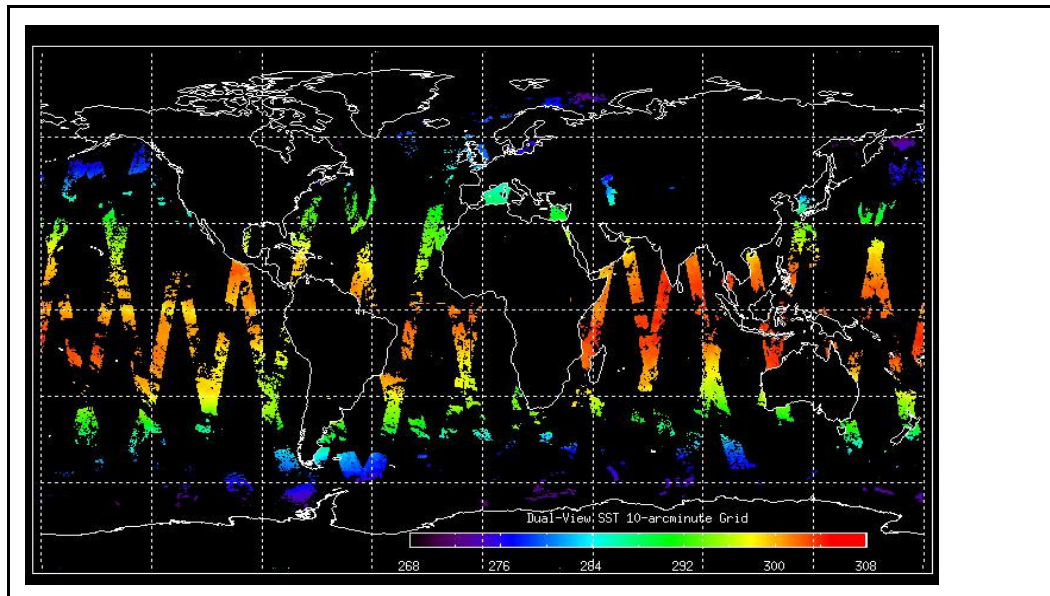

Meteo Map

Map of meteo products for: **26-Mar-09**