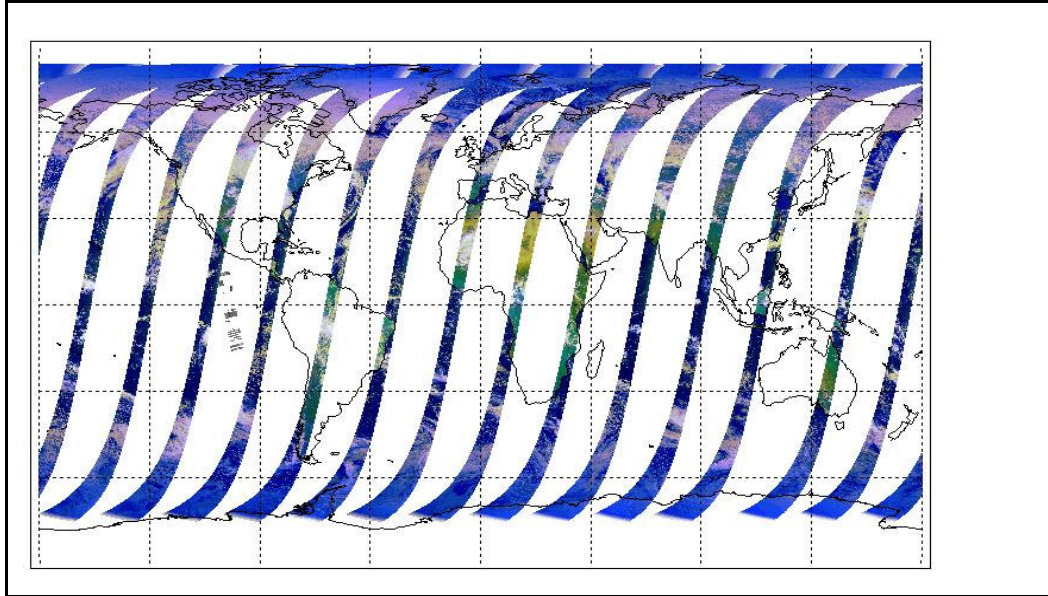

36921	23-Mar-09	High Jitter
36922	23-Mar-09	High Jitter
36923	23-Mar-09	High Jitter
36924	23-Mar-09	High Jitter, No viscal peak
36925	23-Mar-09	High Jitter, No viscal peak

FLAG
FLAG
FLAG
FLAG
FLAG

Weekly

Latest version of the weekly RAL report on: **26-Mar-09**

Out of date by: **17 days**

FLAG

Report Date **09-Mar-09**

Anomalies Mean Jitter: -1000/orbit - worst case 1250/orbit (improving wrt last week)

Browse Map

Map of browse products for: **25-Mar-09**