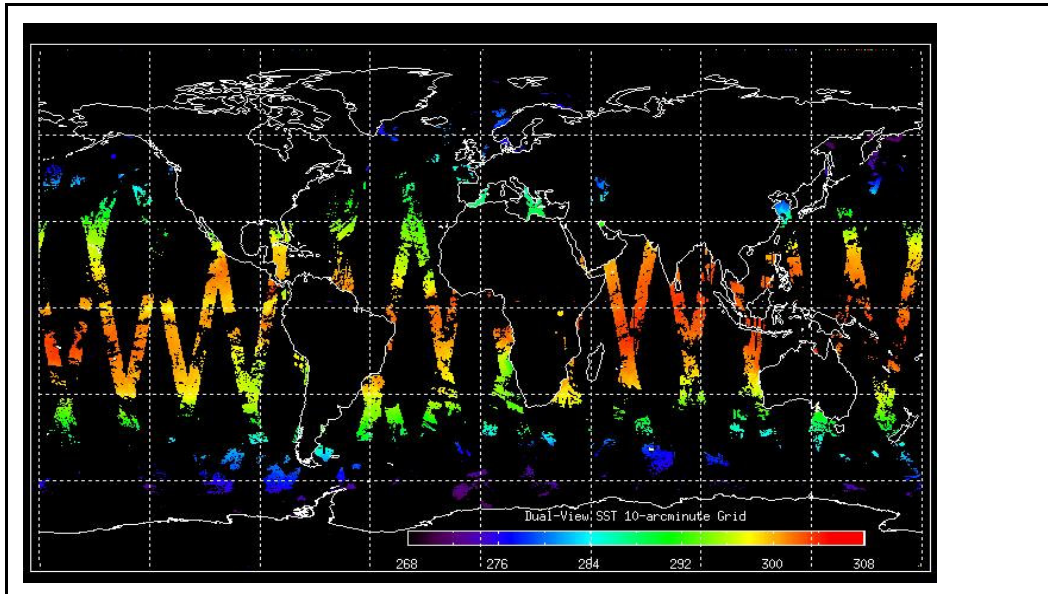

Meteo Map

Map of meteo products for: **25-Mar-09**