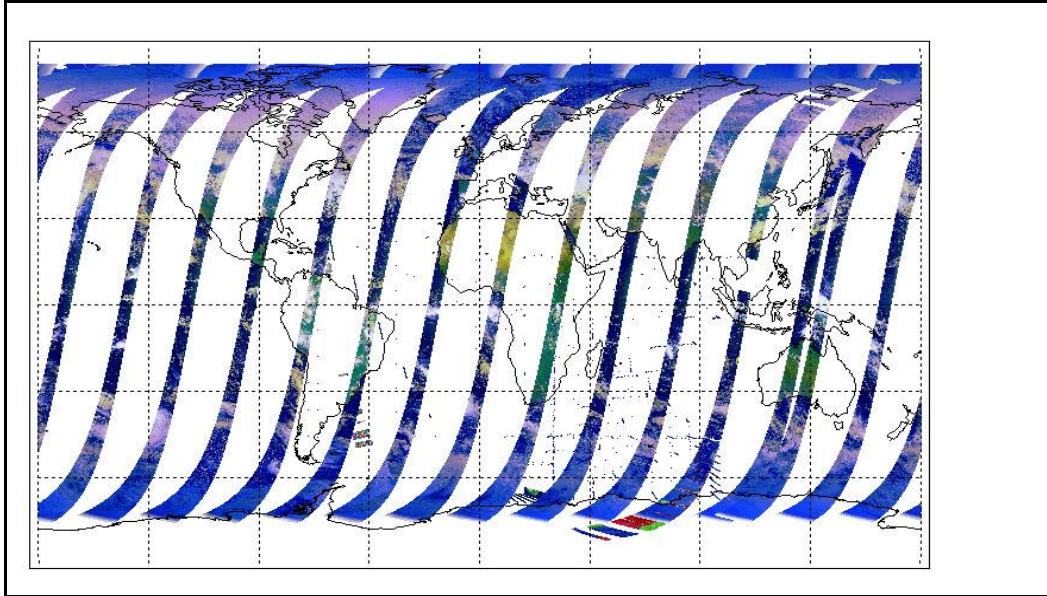

Weekly

Latest version of the weekly RAL report on: **25-Mar-09**

Out of date by: **16 days**

Report Date **09-Mar-09**

Anomalies Mean Jitter: -1000/orbit - worst case 1250/orbit (improving wrt last week)

FLAG

Browse Map

Map of browse products for: **24-Mar-09**