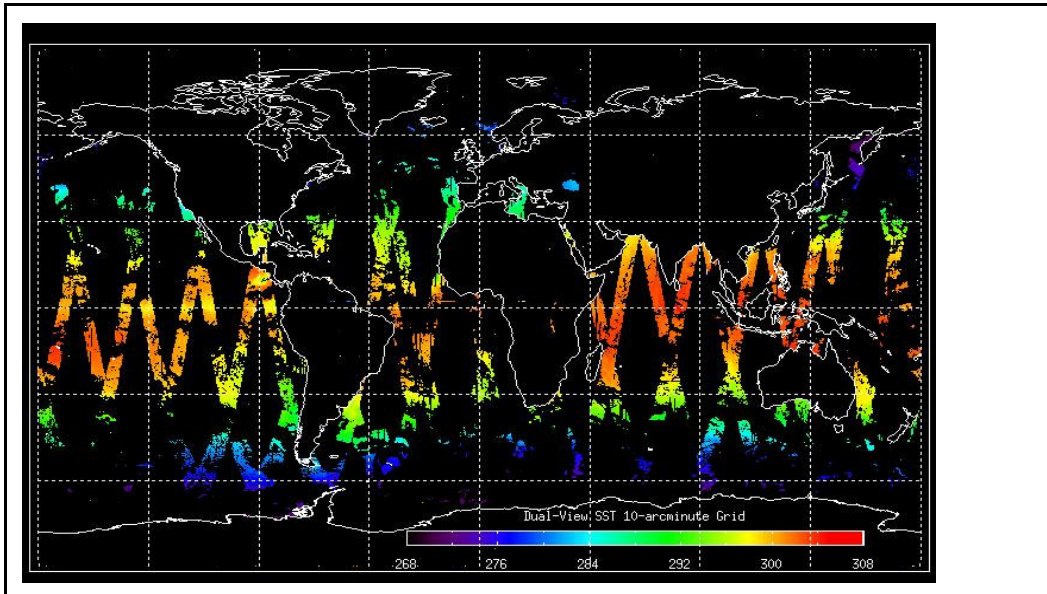

Meteo Map

Map of meteo products for: **24-Mar-09**