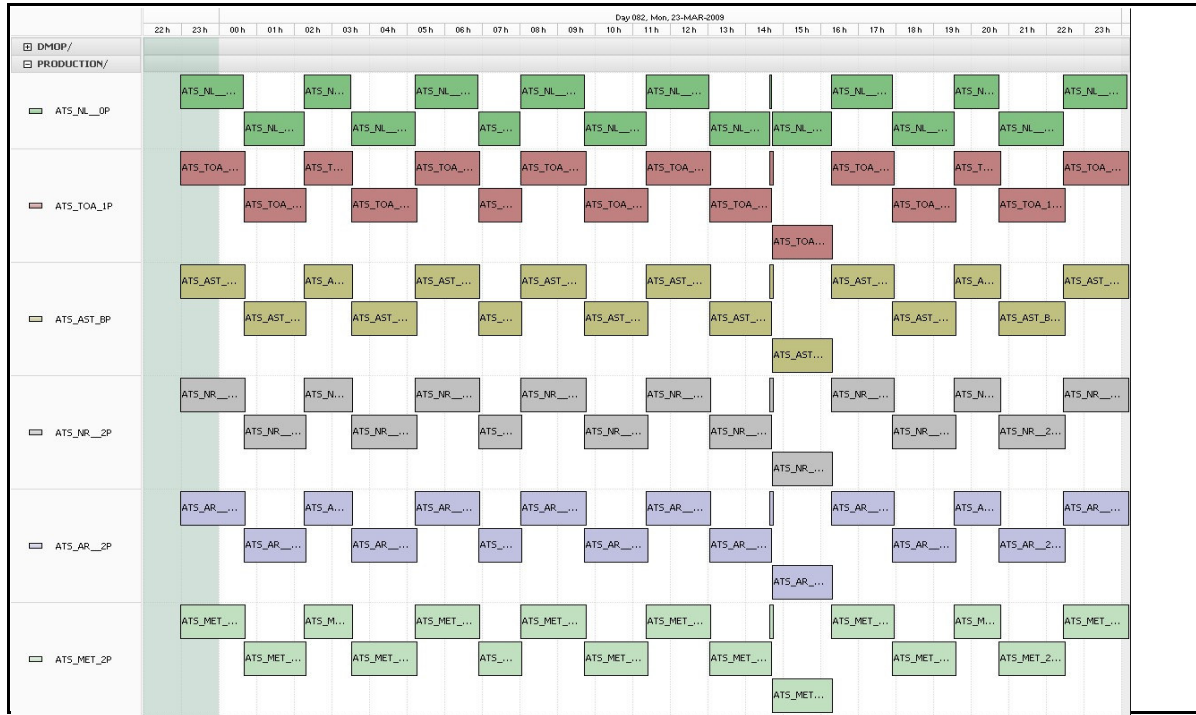

Upcoming Instrument Operational Events	
23-Mar-09	Nothing planned
24-Mar-09	Nothing planned
25-Mar-09	Nothing planned
26-Mar-09	Nothing planned
27-Mar-09	Nothing planned

Daily Gantt Chart

Comments: None

RA Products

Data acquisition date: 23-Mar-09 Inspection date: 24-Mar-09

Total # MET Products: 16
 Total # L1 Products: 16
 Total # L2P Products: 16

Server Availability: Nominal

Comments: None

Browse Products