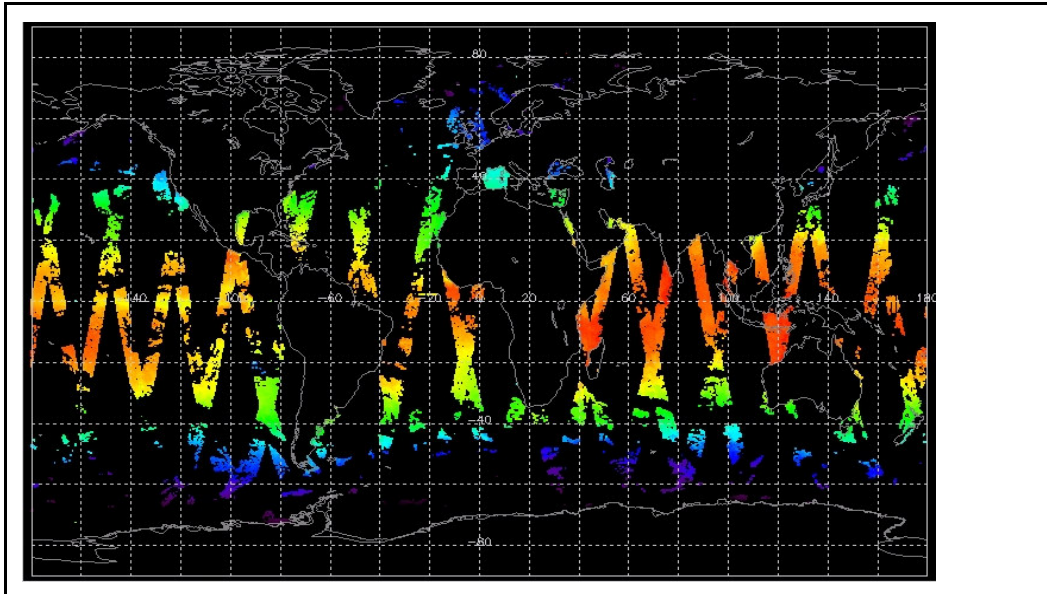

Meteo Map

Map of meteo products for: **23-Mar-09**