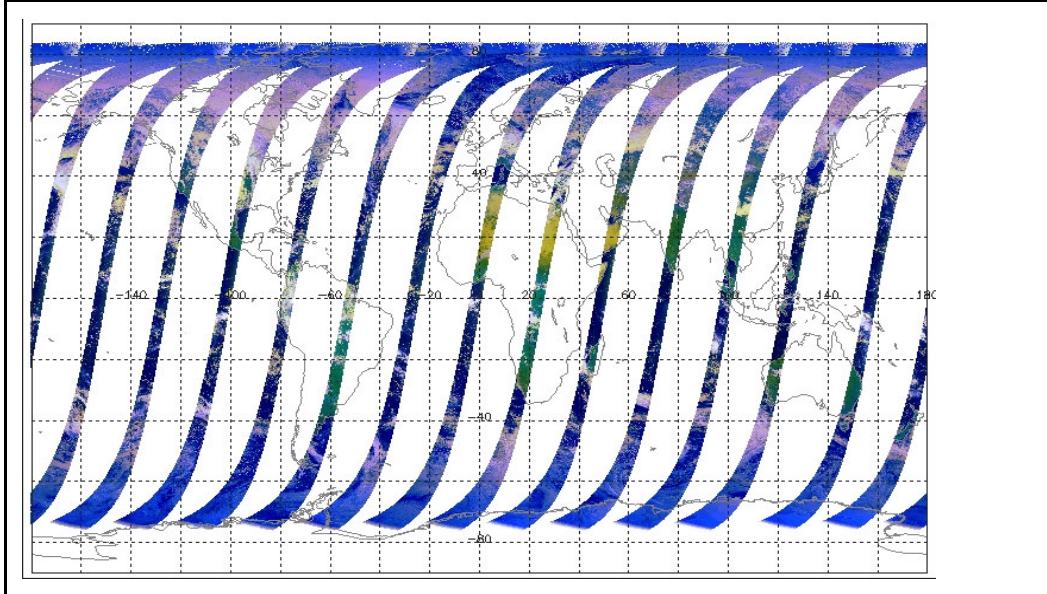

Weekly

Latest version of the weekly RAL report on: **24-Mar-09**

Out of date by: **15 days**

FLAG

Report Date **09-Mar-09**

Anomalies Mean Jitter: -1000/orbit - worst case 1250/orbit (improving wrt last week)

Browse Map

Map of browse products for: **23-Mar-09**