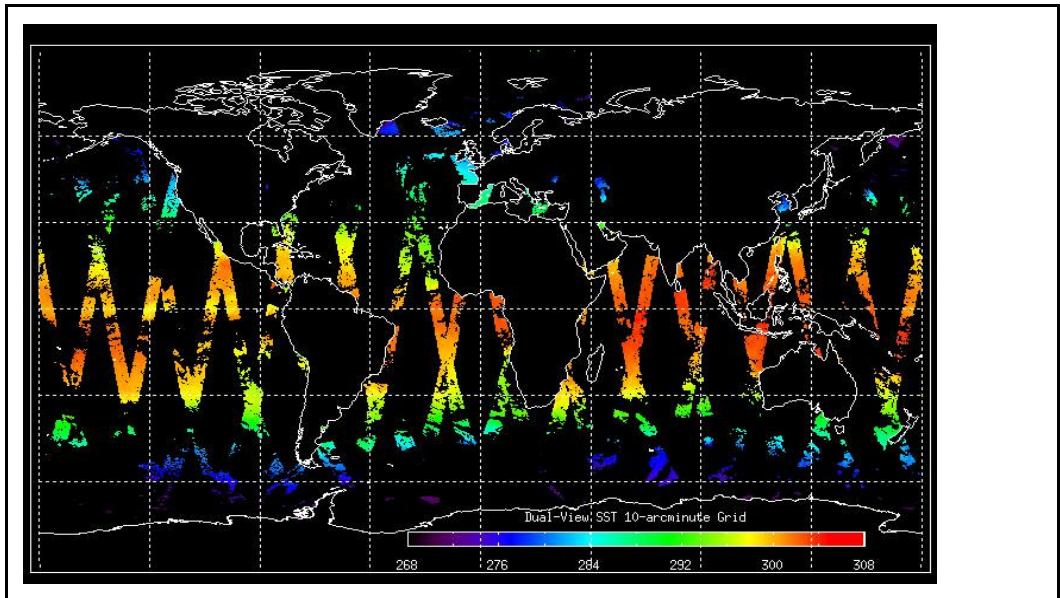

Meteo Map

Map of meteo products for: **22-Mar-09**