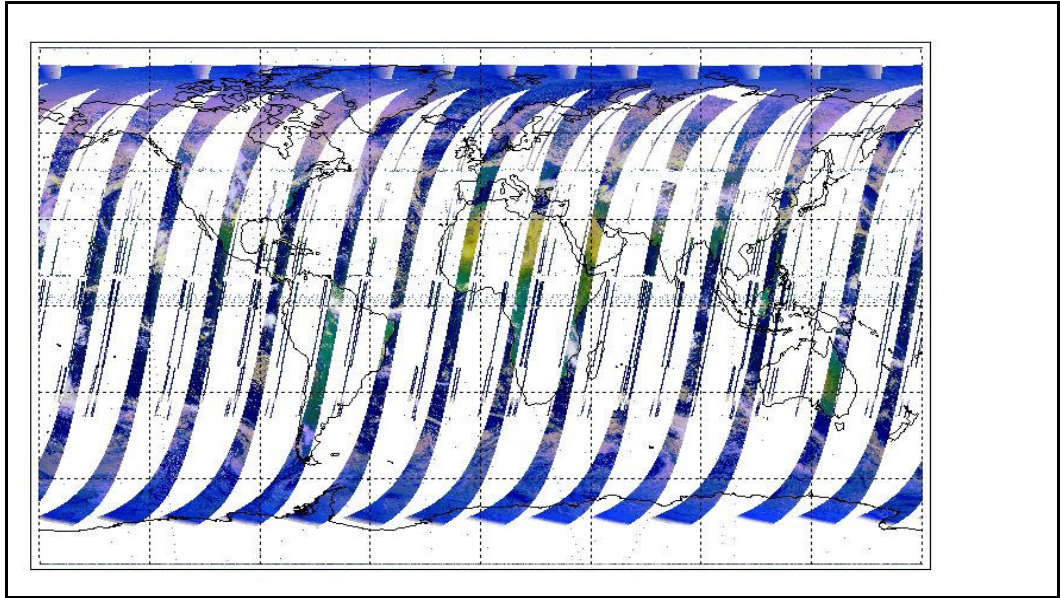

36889	21-Mar-09	High Jitter
36891	21-Mar-09	High Jitter
36899	21-Mar-09	High Jitter
36900	21-Mar-09	High Jitter

FLAG
FLAG
FLAG
FLAG

Weekly

Latest version of the weekly RAL report on: **23-Mar-09**

Out of date by: **14 days**

Report Date **09-Mar-09**

Anomalies Mean Jitter: -1000/orbit - worst case 1250/orbit (improving wrt last week)

FLAG

Browse Map

Map of browse products for: **22-Mar-09**