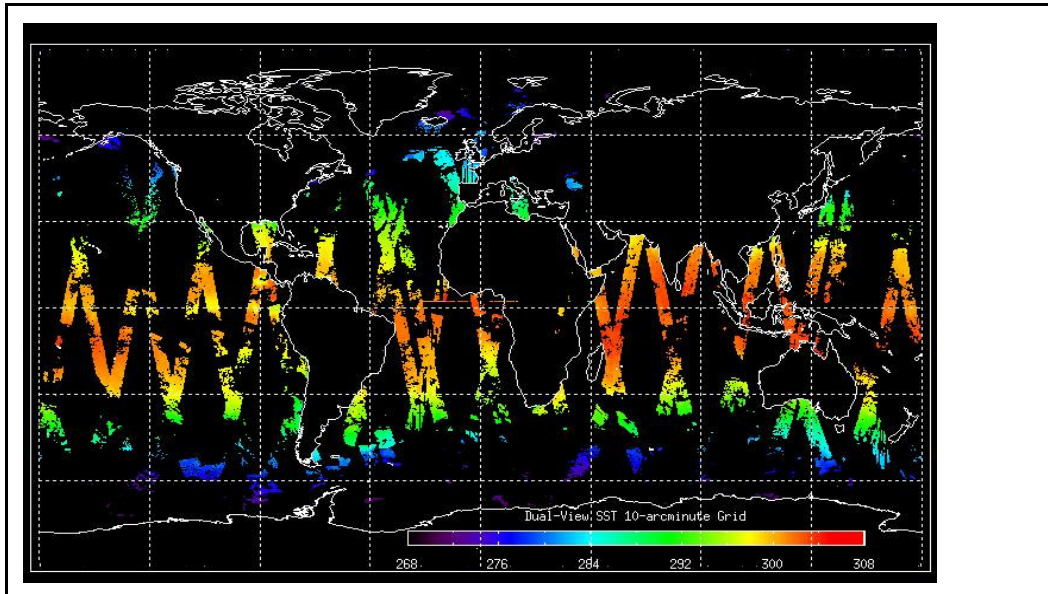

Meteo Map

Map of meteo products for: **21-Mar-09**