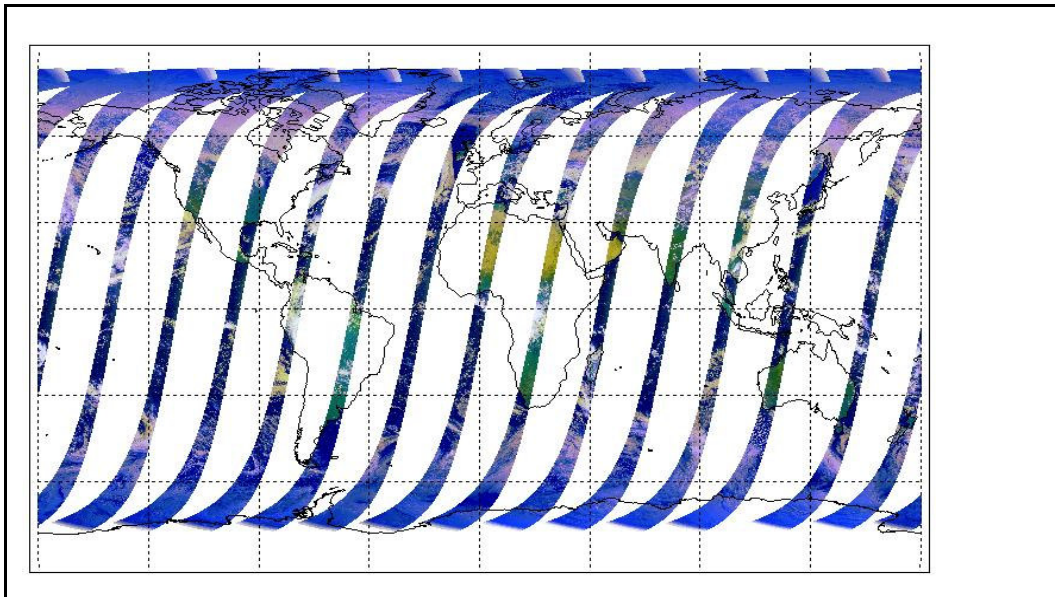

36861	19-Mar-09	High Jitter
36870	19-Mar-09	High Jitter
36871	19-Mar-09	High Jitter
36872	20-Mar-09	High Jitter
36873	20-Mar-09	High Jitter
36874	20-Mar-09	High Jitter

FLAG
FLAG
FLAG
FLAG
FLAG
FLAG

Weekly

Latest version of the weekly RAL report on: **23-Mar-09**

Out of date by: **14 days**

Report Date	09-Mar-09
Anomalies	Mean Jitter: -1000/orbit - worst case 1250/orbit (improving wrt last week)

FLAG

Browse Map

Map of browse products for: **20-Mar-09**