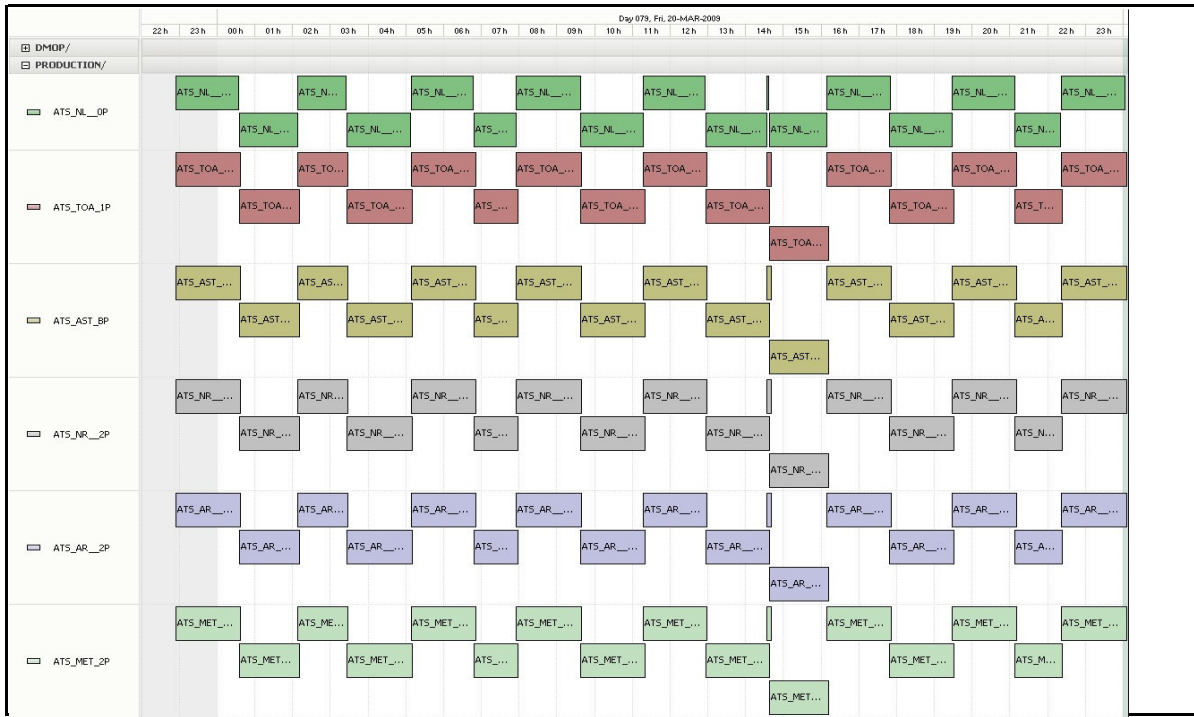

IDEAS Daily Check of AATSR Data

20-Mar-09

DATA ACQUISITION DATE: 20-Mar-09
INSPECTION DATE: 23-Mar-09

--> Go to 'Product Generation' sheet to select date

Previous Instrument Operational Events	
15-Mar-09	Nothing planned
16-Mar-09	Nothing planned
17-Mar-09	Nothing planned
18-Mar-09	Nothing planned
19-Mar-09	Maintenance at PDHS-K 08:00-16:00 UTC, RA and EWFS will be unavailable.

Upcoming Instrument Operational Events	
20-Mar-09	Nothing planned
21-Mar-09	Nothing planned
22-Mar-09	Nothing planned
23-Mar-09	Nothing planned
24-Mar-09	Nothing planned

Daily Gantt Chart

Comments: None

RA Products

Data acquisition date: 20-Mar-09 Inspection date: 23-Mar-09

Total # MET Products: 16
Total # L1 Products: 16
Total # L2P Products: 16

Server Availability: Nominal

Comments: None

Browse Products

Data acquisition date: 20-Mar-09 Inspection date: 23-Mar-09

Source: EDS

Comments: None

Instrument Health

Daily

List of all QA orbit summary files deposited on: 20-Mar-09

Daily status from the RAL EDS web-site on: 23-Mar-09

Current Instrument Status: Nominal
Envisat Platform Status: Nominal

Orbit #	Acquired	Comments
36823	16-Mar-09	High Jitter, No viscal peak
36842	17-Mar-09	High Jitter
36848	18-Mar-09	High Jitter
36849	18-Mar-09	High Jitter
36850	18-Mar-09	High Jitter
36851	18-Mar-09	High Jitter
36852	18-Mar-09	High Jitter, No viscal peak
36853	18-Mar-09	High Jitter, No viscal peak
36854	18-Mar-09	High Jitter, No viscal peak
36857	18-Mar-09	High Jitter

FLAG
FLAG
FLAG
FLAG
FLAG
FLAG
FLAG
FLAG
FLAG
FLAG