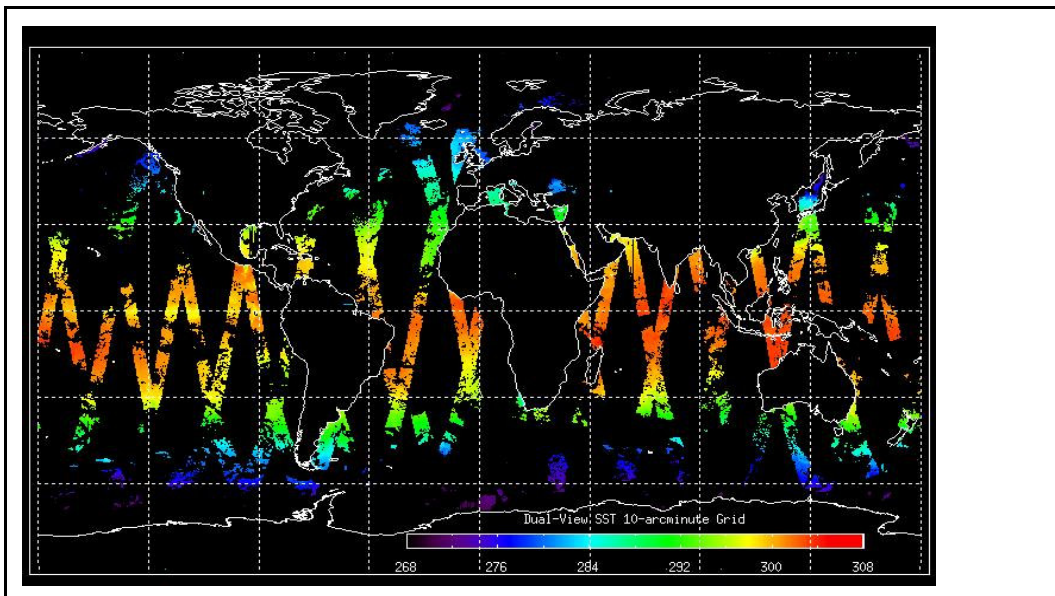

Meteo Map

Map of meteo products for: **20-Mar-09**