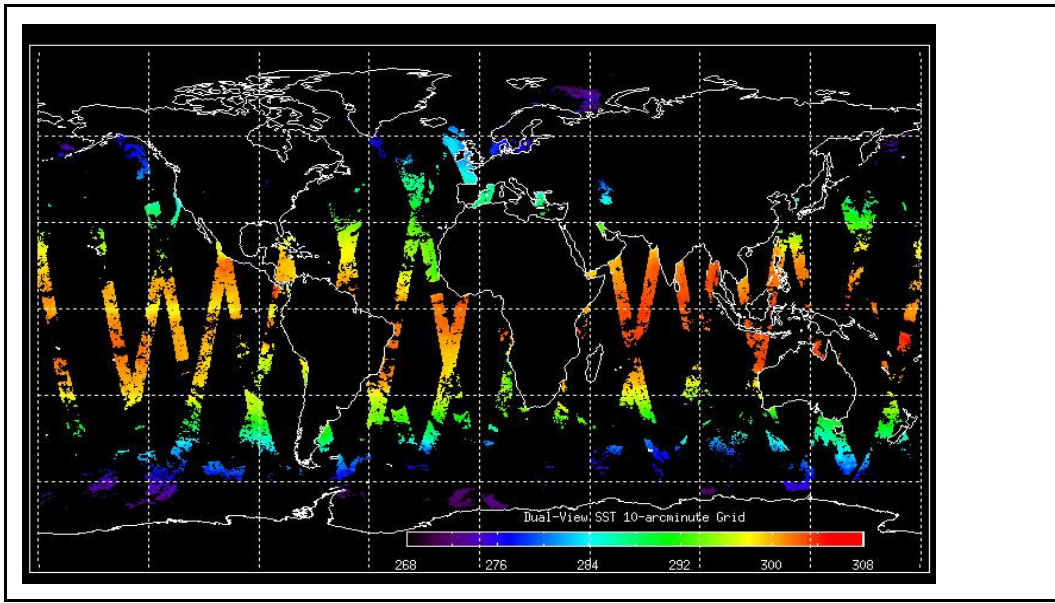

Meteo Map

Map of meteo products for: **19-Mar-09**