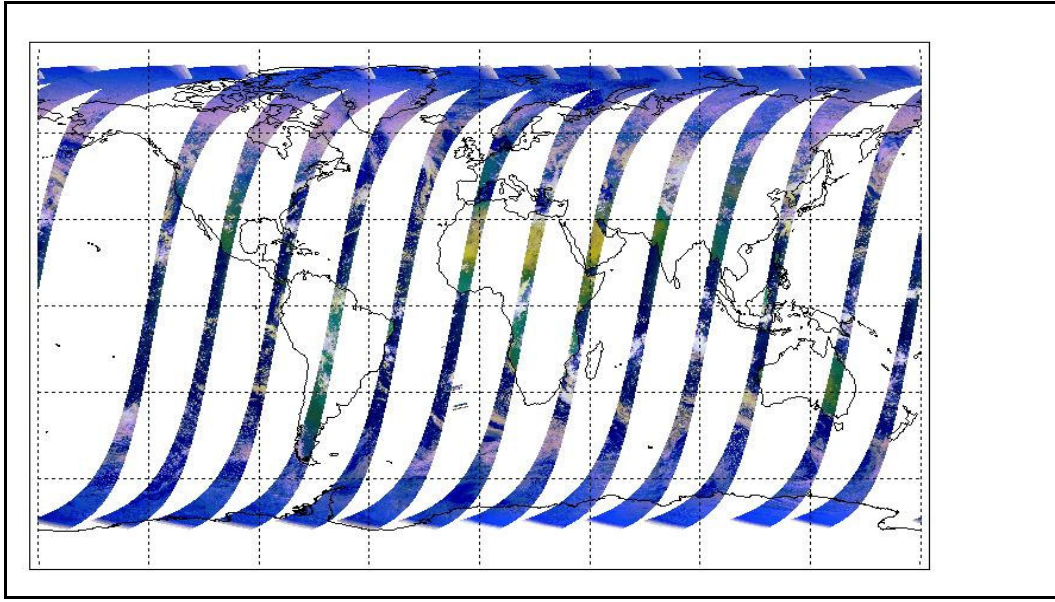

36847	18-Mar-09	20 AGO Loop changes, High Jitter
36856	18-Mar-09	High Jitter
36858	19-Mar-09	High Jitter
36859	19-Mar-09	High Jitter

FLAG
FLAG
FLAG
FLAG

Weekly

Latest version of the weekly RAL report on: **20-Mar-09**

Out of date by: **11 days**

Report Date: **09-Mar-09**

Anomalies: Mean Jitter: -1000/orbit - worst case 1250/orbit (improving wrt last week)

FLAG

Browse Map

Map of browse products for: **19-Mar-09**