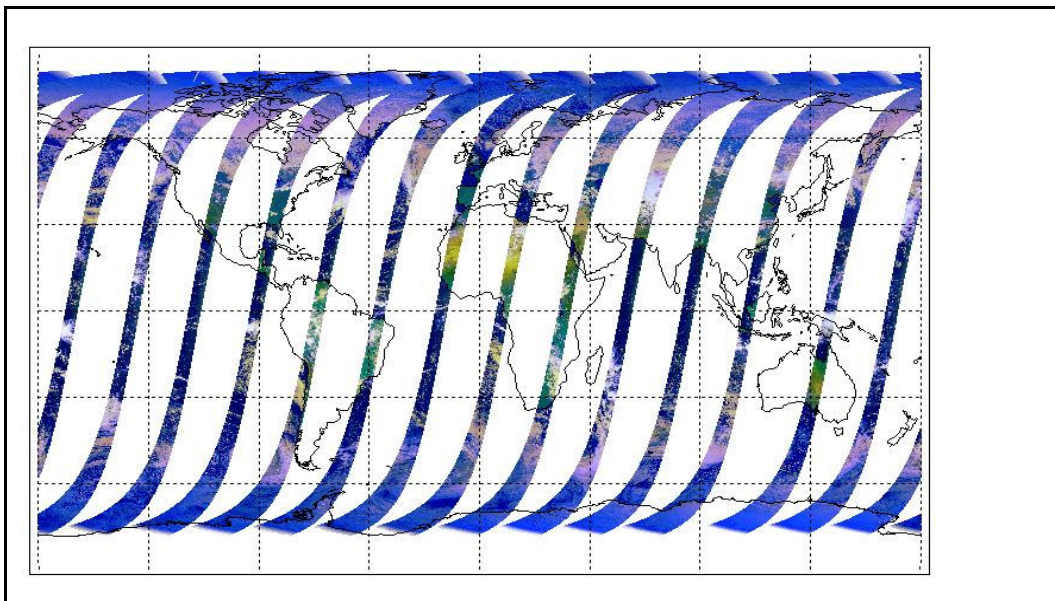

36844	18-Mar-09	High Jitter
36846	18-Mar-09	High Jitter

FLAG
FLAG

Weekly

Latest version of the weekly RAL report on: **19-Mar-09**

Out of date by: **17 days**

Report Date	02-Mar-09
Anomalies	Mean Jitter -1150/orbit - worst case -1460/orbit (deteriorating slightly wrt last week).Weekends (28Feb - 01Mar) S-band HK data: delivery delayed

FLAG

Browse Map

Map of browse products for: **18-Mar-09**