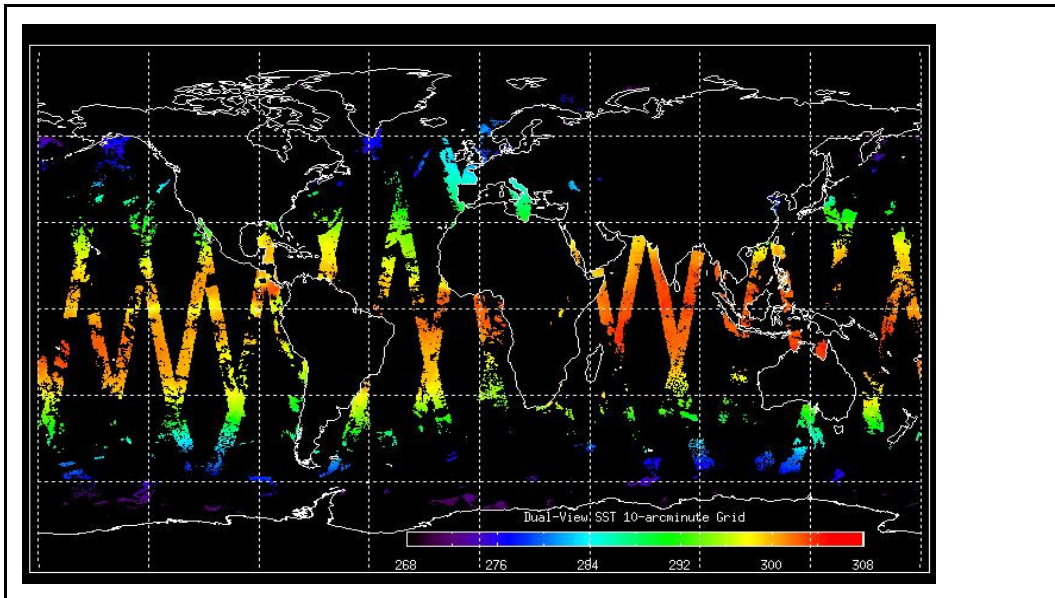

Meteo Map

Map of meteo products for: **18-Mar-09**