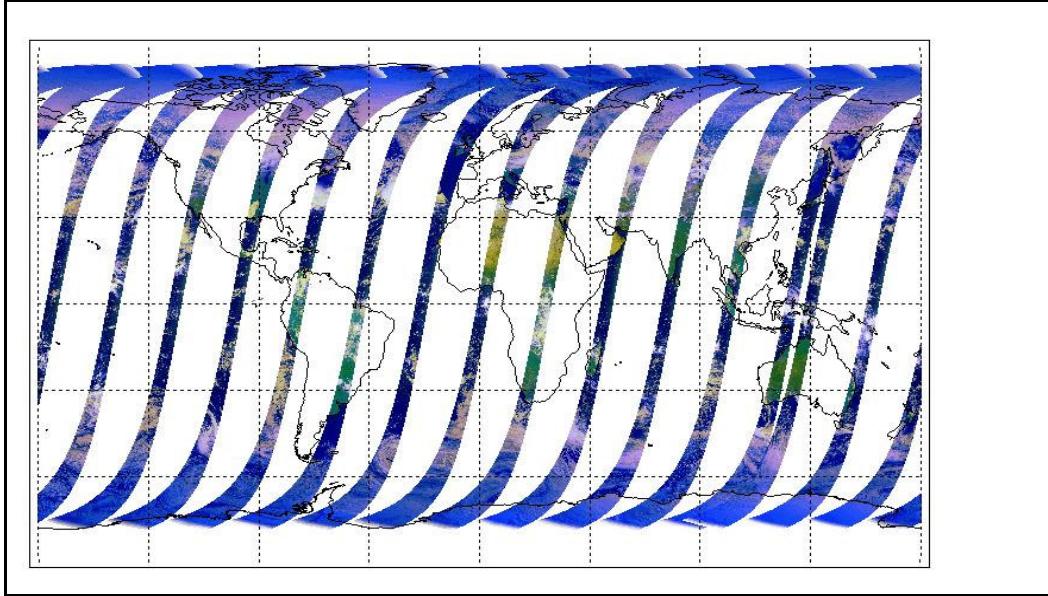

Weekly

Latest version of the weekly RAL report on: **18-Mar-09**

Out of date by: **16 days**

Report Date 02-Mar-09

Anomalies Mean Jitter -1150/orbit - worst case -1460/orbit (deteriorating slightly wrt last week).Weekends (28Feb - 01Mar) S-band HK data: delivery delayed

FLAG

Browse Map

Map of browse products for: **17-Mar-09**