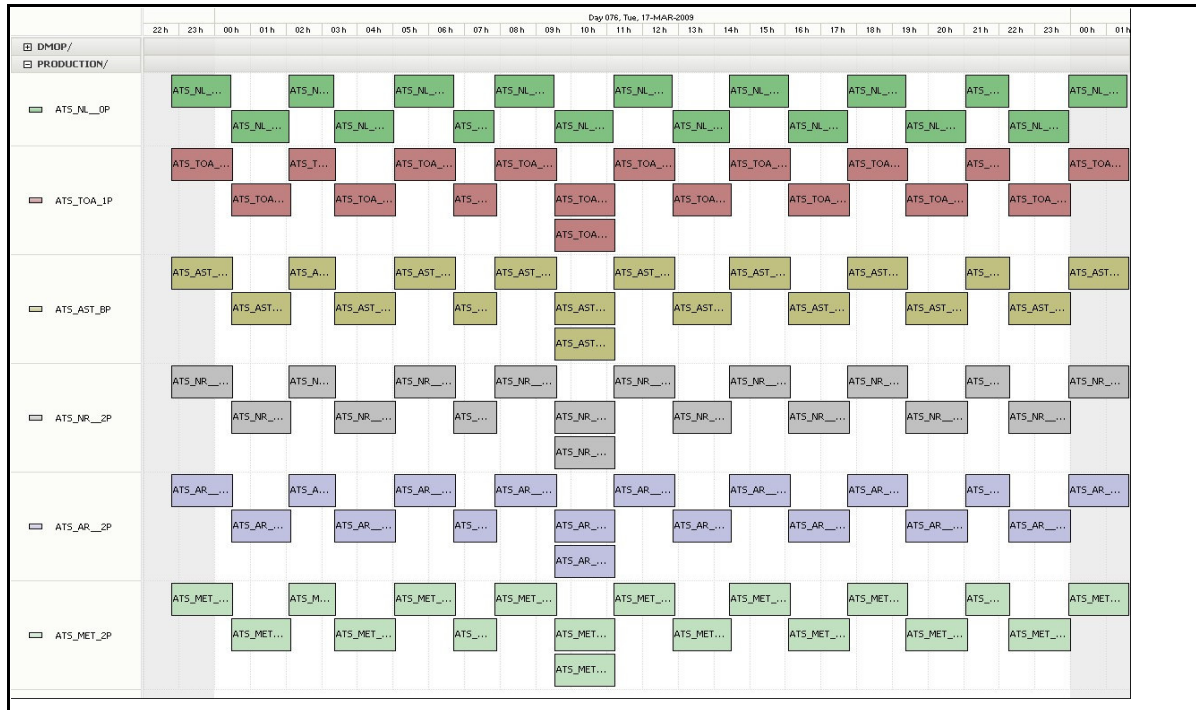

IDEAS Daily Check of AATSR Data

17-Mar-09

DATA ACQUISITION DATE:	17-Mar-09
INSPECTION DATE:	18-Mar-09

--> Go to 'Product Generation' sheet to select date

Previous Instrument Operational Events	
12-Mar-09	Nothing planned
13-Mar-09	Nothing planned
14-Mar-09	Nothing planned
15-Mar-09	Nothing planned
16-Mar-09	Nothing planned

Upcoming Instrument Operational Events	
17-Mar-09	Nothing planned
18-Mar-09	Nothing planned
19-Mar-09	Nothing planned
20-Mar-09	Nothing planned
21-Mar-09	Nothing planned

Daily Gantt Chart

Comments	Duplicate orbit 36835 from Kiruna

FLAG

RA Products

Data acquisition date:	17-Mar-09	Inspection date:	18-Mar-09
Total # MET Products:	17	Server Availability:	Nominal
Total # L1 Products:	17		
Total # L2P Products:	17		
Comments	None		

Browse Products

Data acquisition date:	17-Mar-09	Inspection date:	18-Mar-09
Source	EDS		
Comments	None		

Instrument Health

Daily

List of all QA orbit summary files deposited on:	17-Mar-09

Orbit #	Acquired	Comments
36810	15-Mar-09	High Jitter, No visceral peak
36821	16-Mar-09	High Jitter
36827	16-Mar-09	High Jitter
36828	16-Mar-09	High Jitter
36829	17-Mar-09	High Jitter
36830	17-Mar-09	High Jitter
36831	17-Mar-09	High Jitter
36832	17-Mar-09	High Jitter

FLAG
FLAG
FLAG
FLAG
FLAG
FLAG
FLAG
FLAG

Daily status from the RAL EDS web-site on:	18-Mar-09

Current Instrument Status:	Nominal
Envisat Platform Status:	Nominal