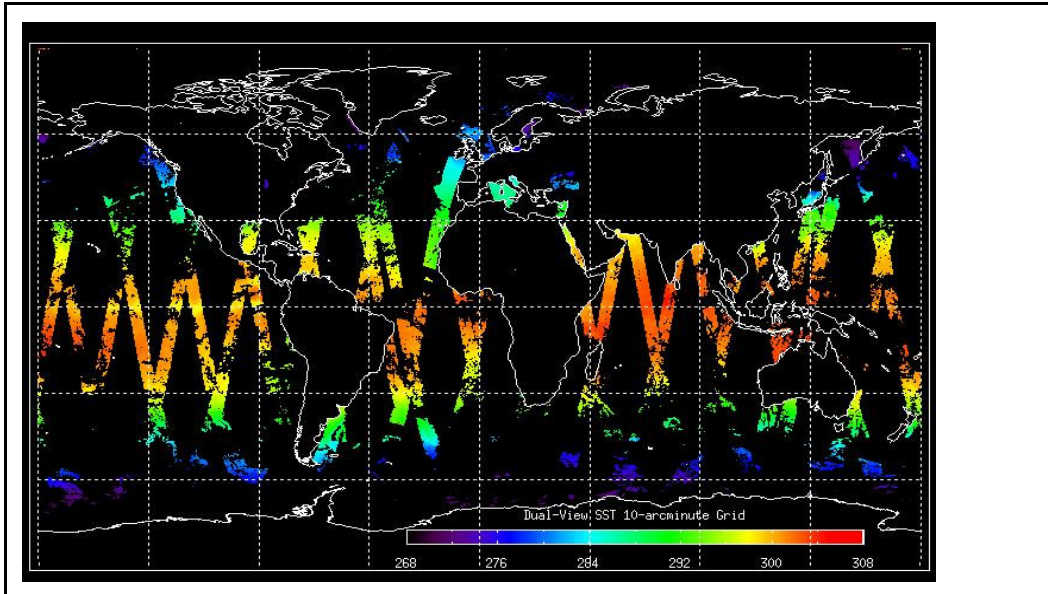

Meteo Map

Map of meteo products for: **17-Mar-09**