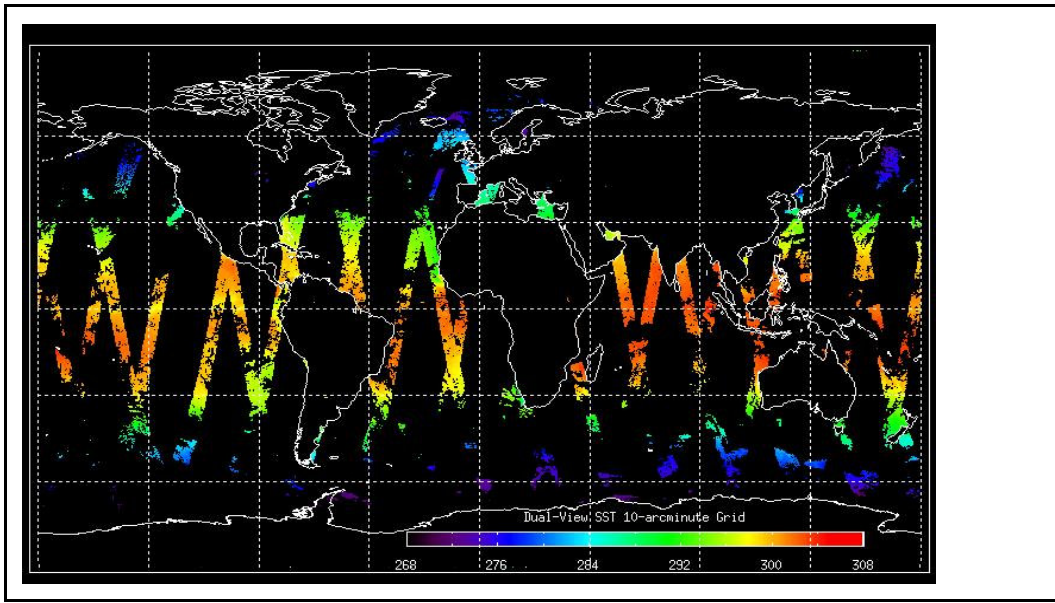

Meteo Map

Map of meteo products for: **16-Mar-09**