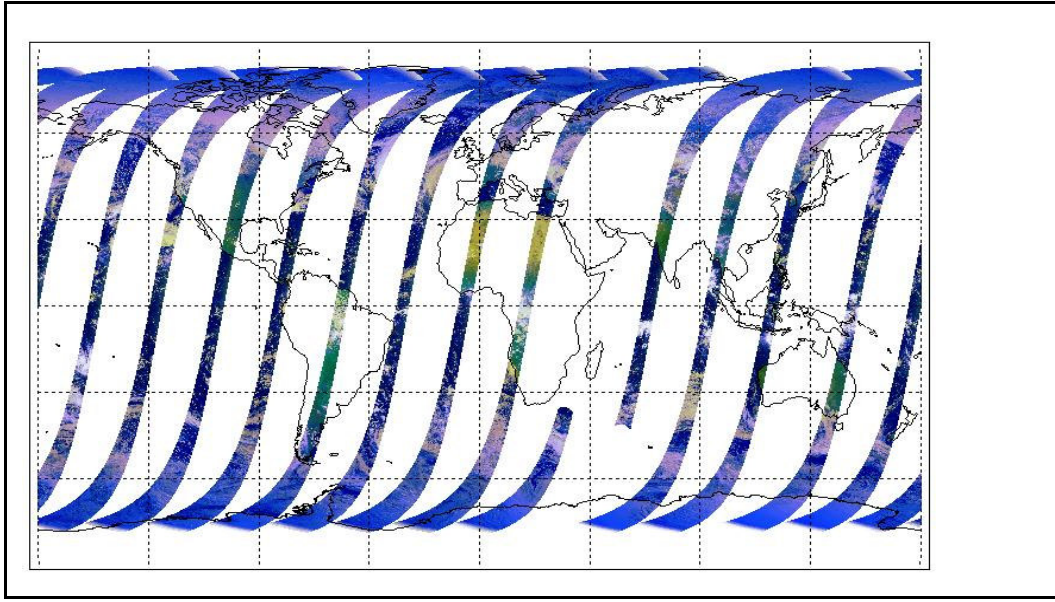

36814	15-Mar-09	High Jitter
36815	16-Mar-09	High Jitter
36816	16-Mar-09	High Jitter
36817	16-Mar-09	High Jitter

FLAG
FLAG
FLAG
FLAG

Weekly

Latest version of the weekly RAL report on: **17-Mar-09**

Out of date by: **15 days**

Report Date	02-Mar-09
Anomalies	Mean Jitter -1150/orbit - worst case -1460/orbit (deteriorating slightly wrt last week).Weekends (28Feb - 01Mar) S-band HK data: delivery delayed

FLAG

Browse Map

Map of browse products for: **16-Mar-09**