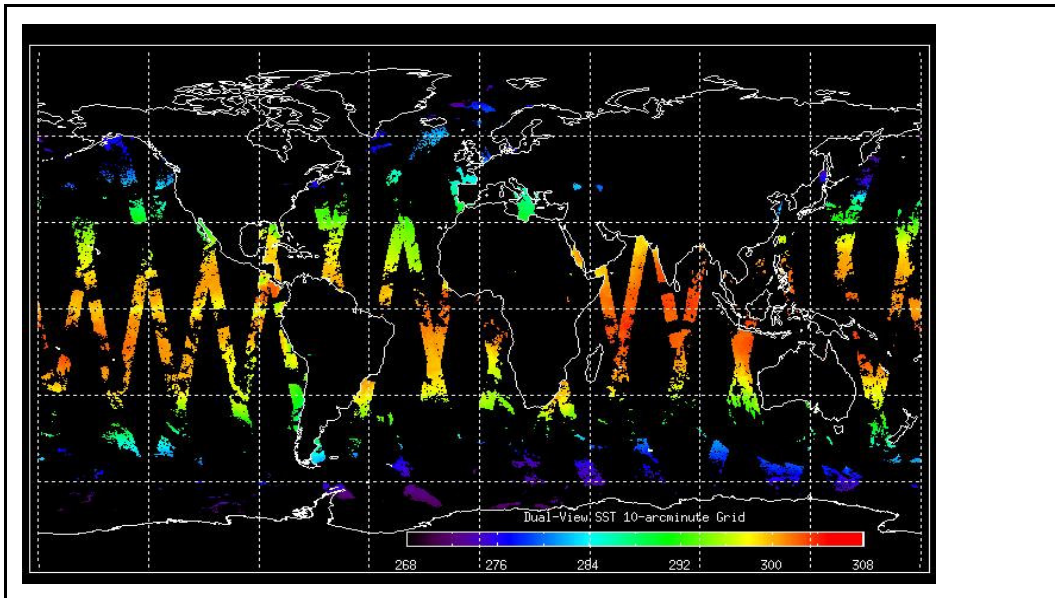

Meteo Map

Map of meteo products for: **15-Mar-09**