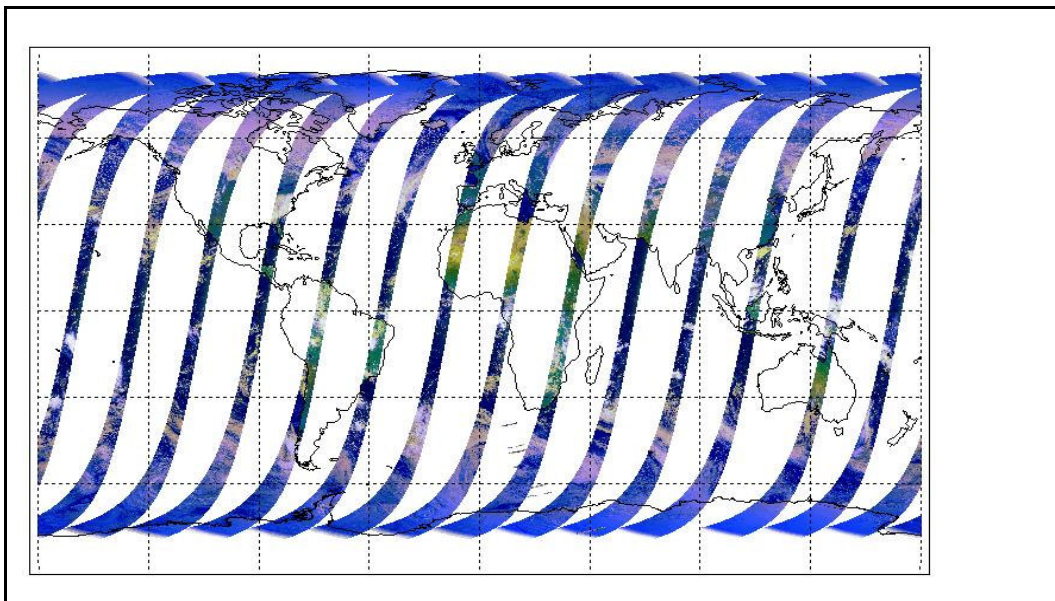

36801	15-Mar-09	22 AGO Loop changes, High Jitter
36802	15-Mar-09	High Jitter
36803	15-Mar-09	High Jitter

FLAG
FLAG
FLAG

Weekly

Latest version of the weekly RAL report on: **16-Mar-09**

Out of date by: **14 days**

Report Date	02-Mar-09
Anomalies	Mean Jitter -1150/orbit - worst case -1460/orbit (deteriorating slightly wrt last week).Weekend's (28Feb - 01Mar) S-band HK data: delivery delayed

FLAG

Browse Map

Map of browse products for: **15-Mar-09**