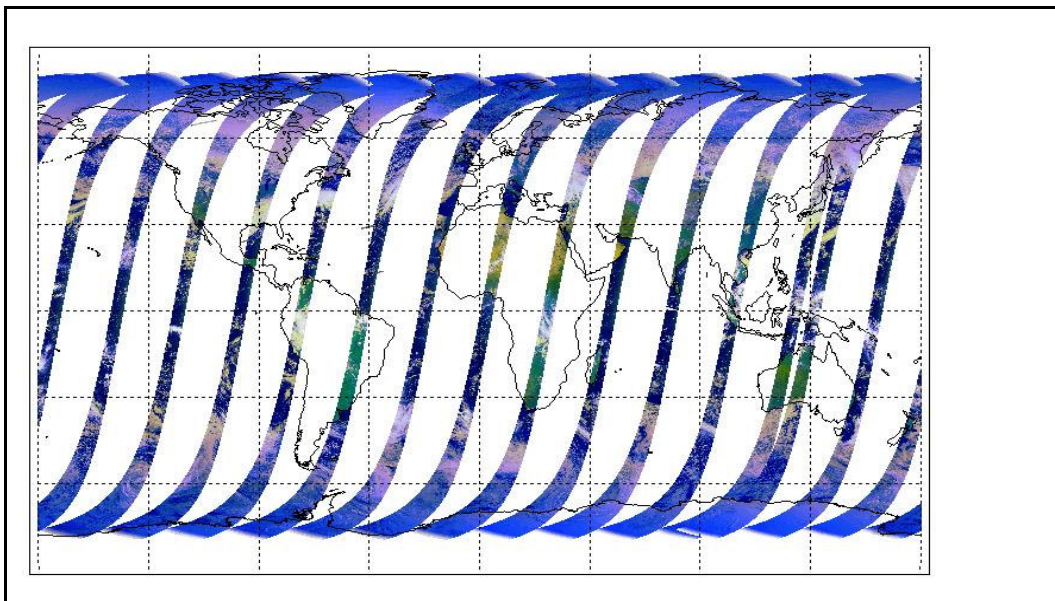

36787	14-Mar-09	High Jitter
36788	14-Mar-09	High Jitter
36789	14-Mar-09	High Jitter

FLAG
FLAG
FLAG

Weekly

Latest version of the weekly RAL report on: **16-Mar-09**

Out of date by: **14 days**

Report Date	02-Mar-09
Anomalies	Mean Jitter -1150/orbit - worst case -1460/orbit (deteriorating slightly wrt last week).Weekends (28Feb - 01Mar) S-band HK data: delivery delayed

FLAG

Browse Map

Map of browse products for: **14-Mar-09**