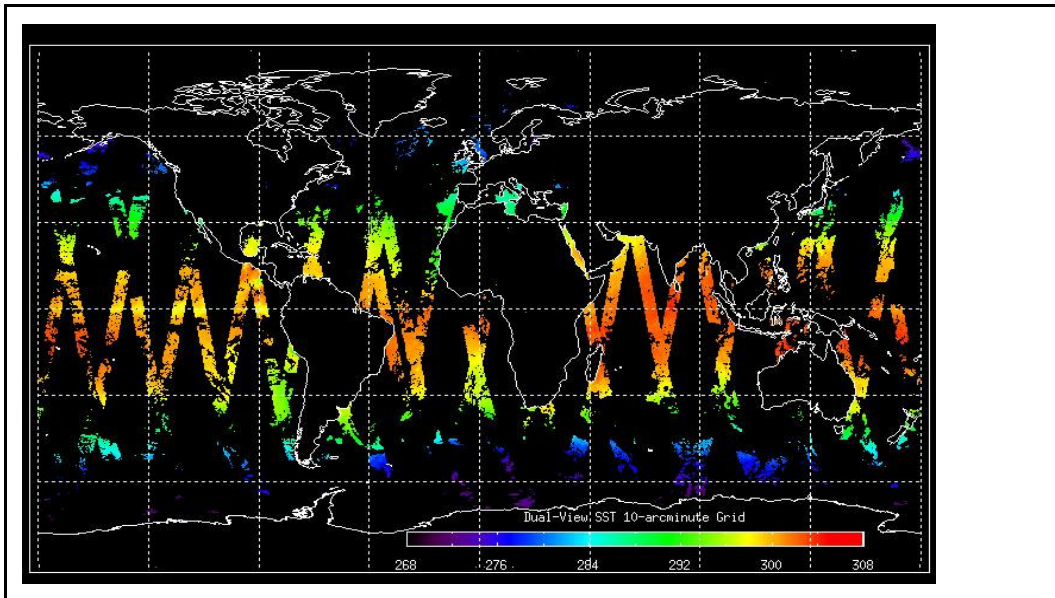

Meteo Map

Map of meteo products for: **14-Mar-09**