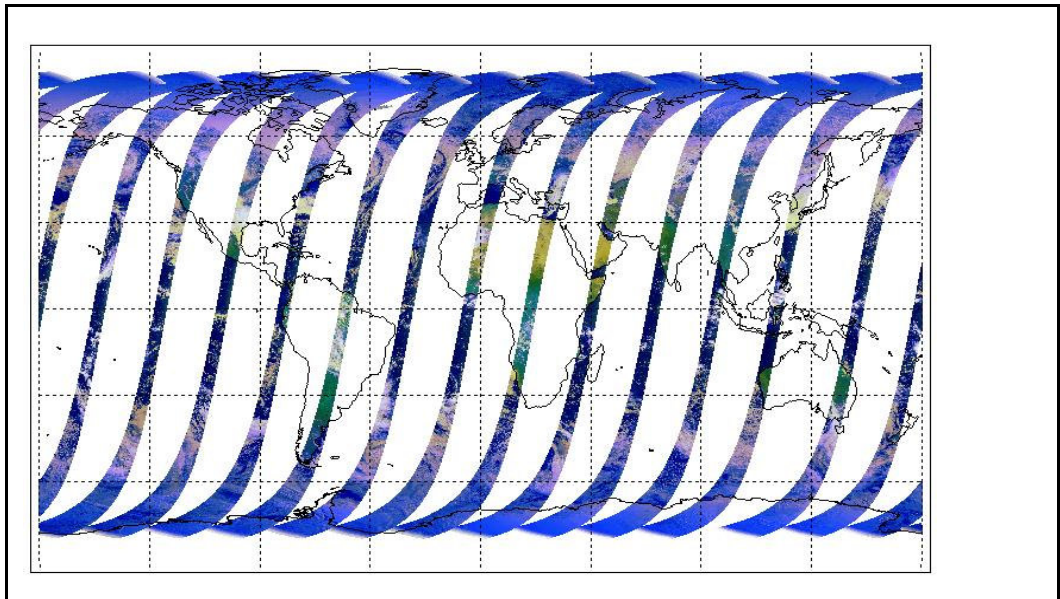

36773	13-Mar-09	High Jitter
36774	13-Mar-09	High Jitter
36775	13-Mar-09	High Jitter

FLAG
FLAG
FLAG

Weekly

Latest version of the weekly RAL report on: **16-Mar-09**

Out of date by: **14 days**

Report Date: **02-Mar-09**

Anomalies: Mean Jitter -1150/orbit - worst case -1460/orbit (deteriorating slightly wrt last week).02/02/09: Weekend's S-band HK-data: delivery delayed

FLAG

Browse Map

Map of browse products for: **13-Mar-09**