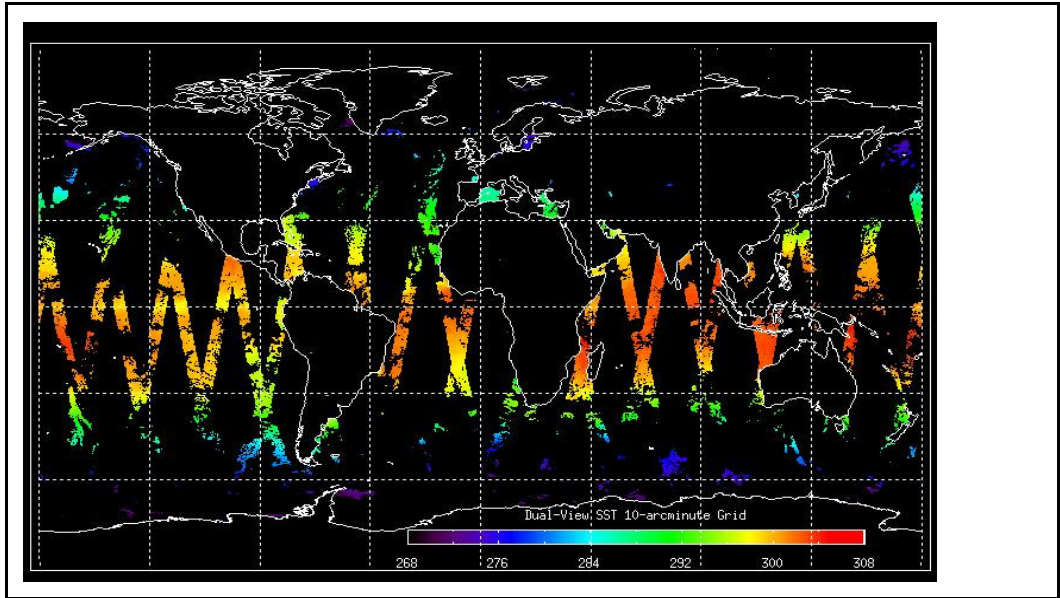

Meteo Map

Map of meteo products for: **13-Mar-09**