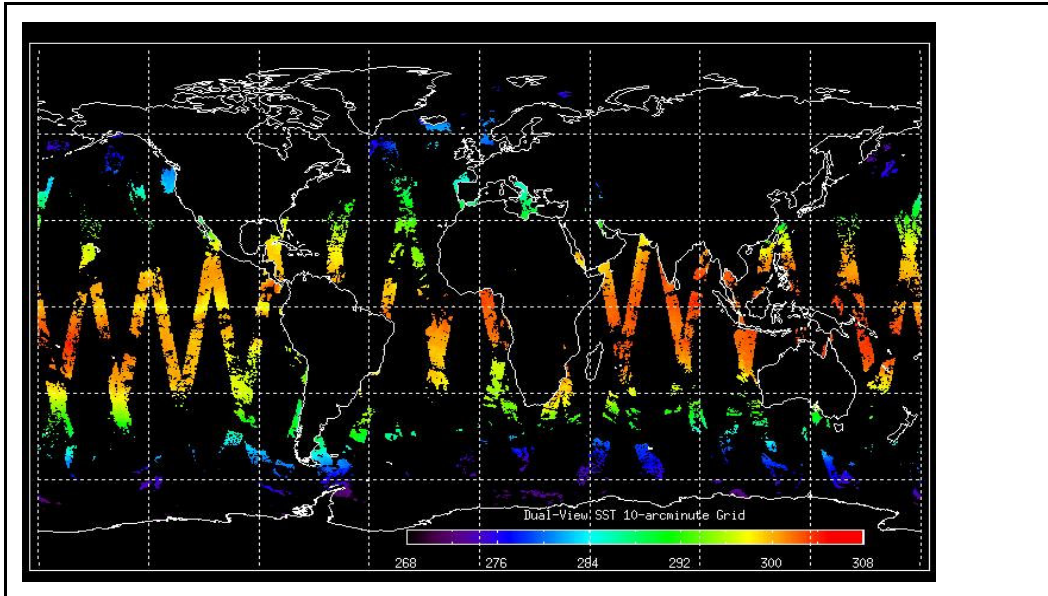

Meteo Map

Map of meteo products for: **12-Mar-09**