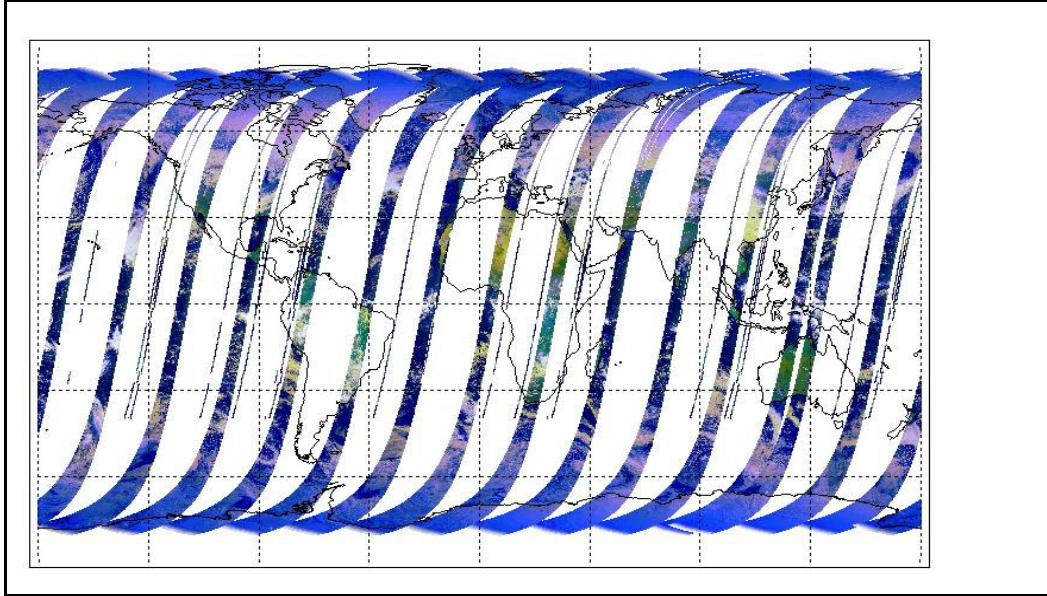

36743	11-Mar-09	High Jitter
36744	11-Mar-09	21 AGO Loop changes, High Jitter
36745	11-Mar-09	High Jitter
36746	11-Mar-09	High Jitter

FLAG
FLAG
FLAG
FLAG

Weekly

Latest version of the weekly RAL report on: **12-Mar-09**

Out of date by: **59 days**

Report Date: **12-Jan-09**

Anomalies: An Envisat OCM is planned for January 26-27. Times affecting AATSR data acquisition will be announced soon. Jitter Mean: -690/orbit - worst case -930/orbit (deteriorating somewhat wrt last week)

FLAG

Browse Map

Map of browse products for: **11-Mar-09**