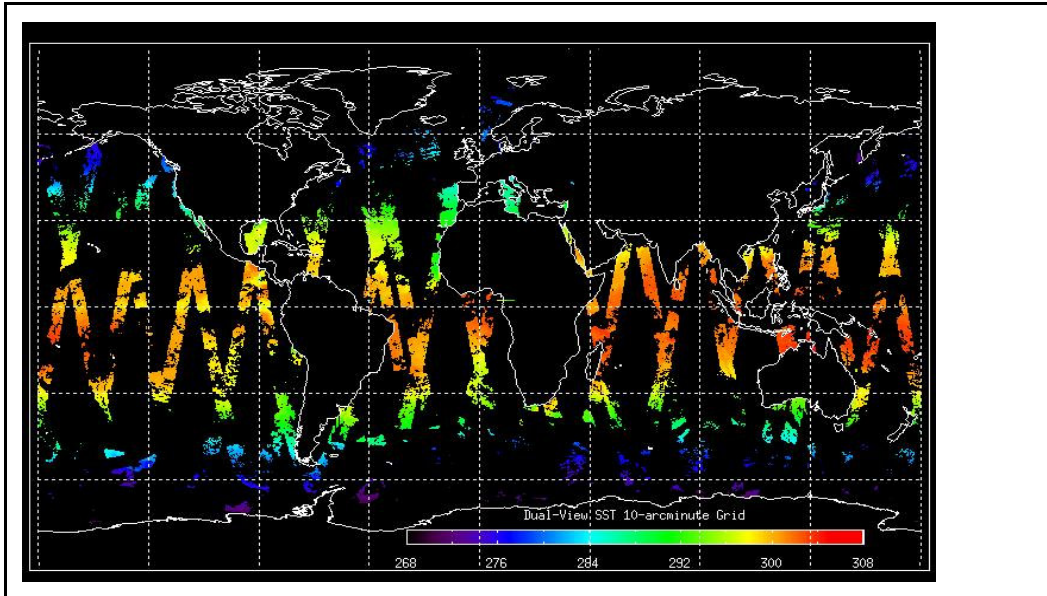

Meteo Map

Map of meteo products for: **11-Mar-09**