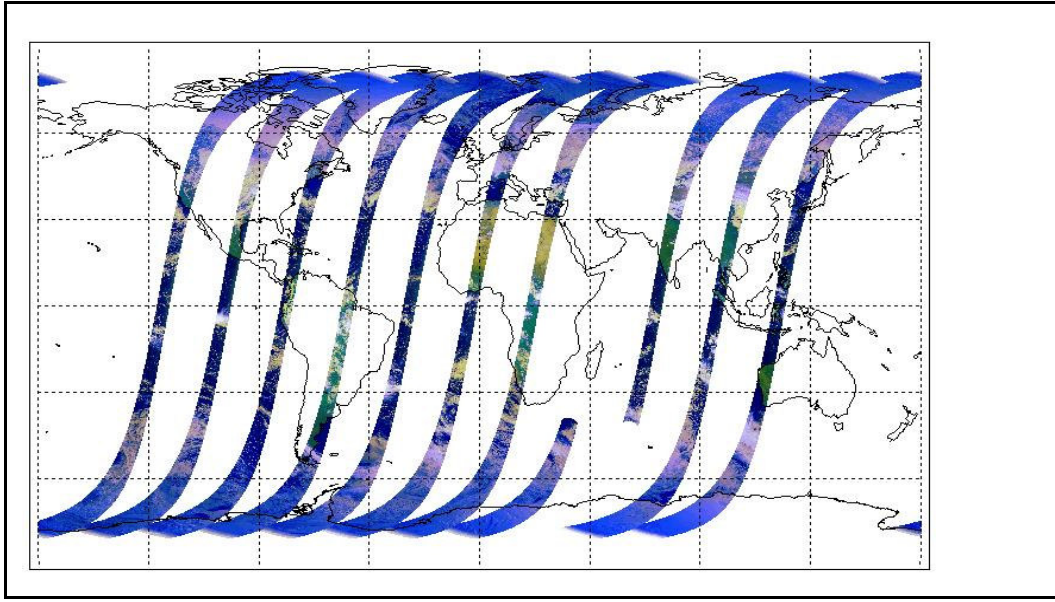

36729	10-Mar-09	High Jitter
36730	10-Mar-09	24 AGO Loop changes, High Jitter
36731	10-Mar-09	High Jitter
36732	10-Mar-09	High Jitter

FLAG
FLAG
FLAG
FLAG

Weekly

Latest version of the weekly RAL report on: **11-Mar-09**

Out of date by: **16 days**

Report Date **23-Feb-09**

Anomalies Mean Jitter: -1020/orbit - worst case -1420/orbit (deteriorating significantly wrt last week)

FLAG

Browse Map

Map of browse products for: **10-Mar-09**