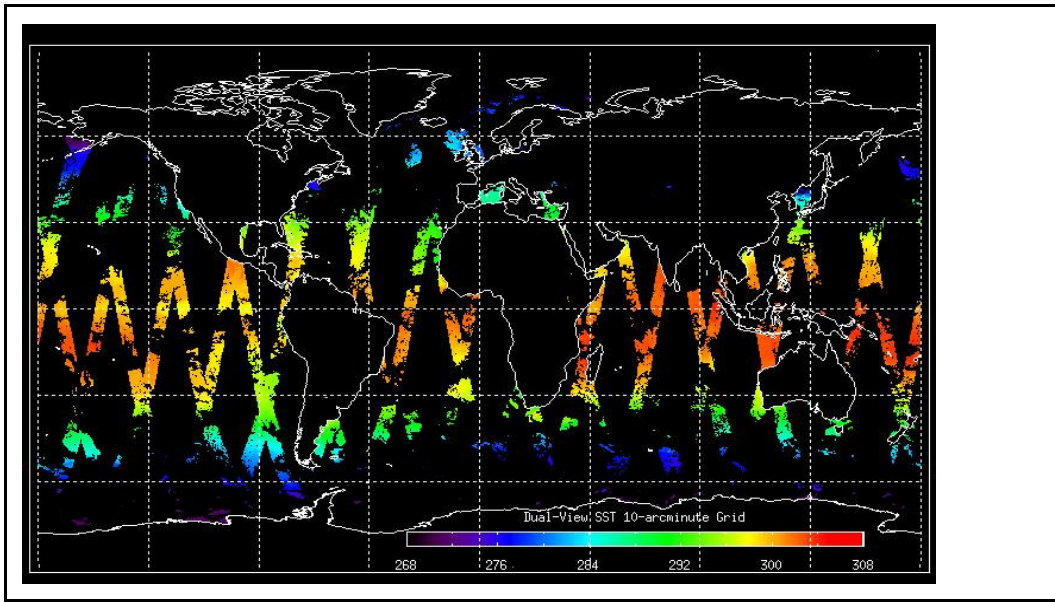

Meteo Map

Map of meteo products for: **10-Mar-09**