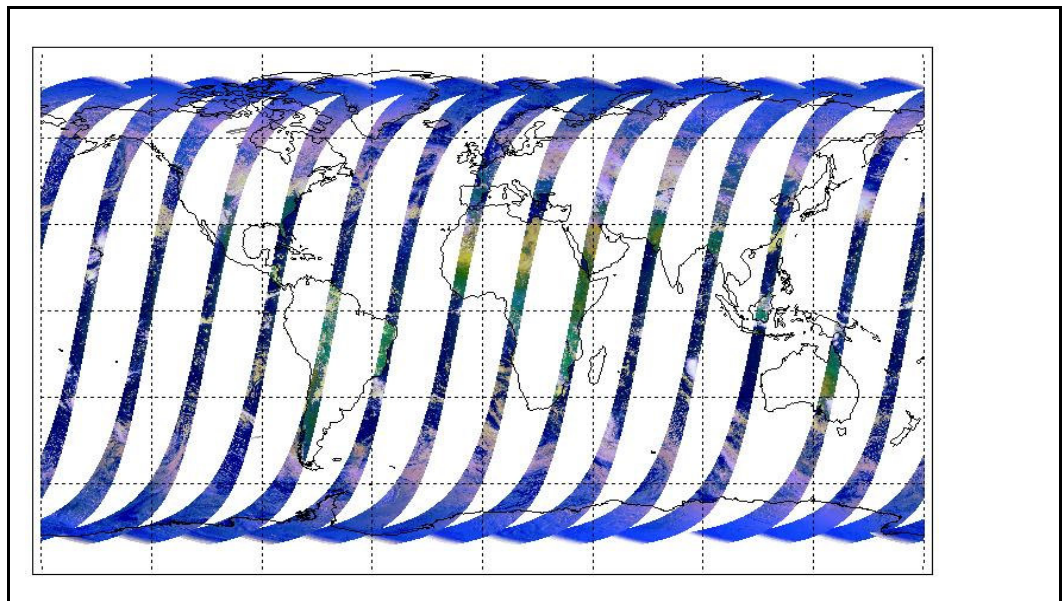

36715	09-Mar-09	24 AGO Loop changes, High Jitter
36716	09-Mar-09	High Jitter
36717	09-Mar-09	High Jitter

FLAG
FLAG
FLAG

Weekly

Latest version of the weekly RAL report on: **10-Mar-09**

Out of date by: **15 days**

Report Date	23-Feb-09
Anomalies	Mean Jitter: -1020/orbit - worst case -1420/orbit (deteriorating significantly wrt last week)

FLAG

Browse Map

Map of browse products for: **09-Mar-09**