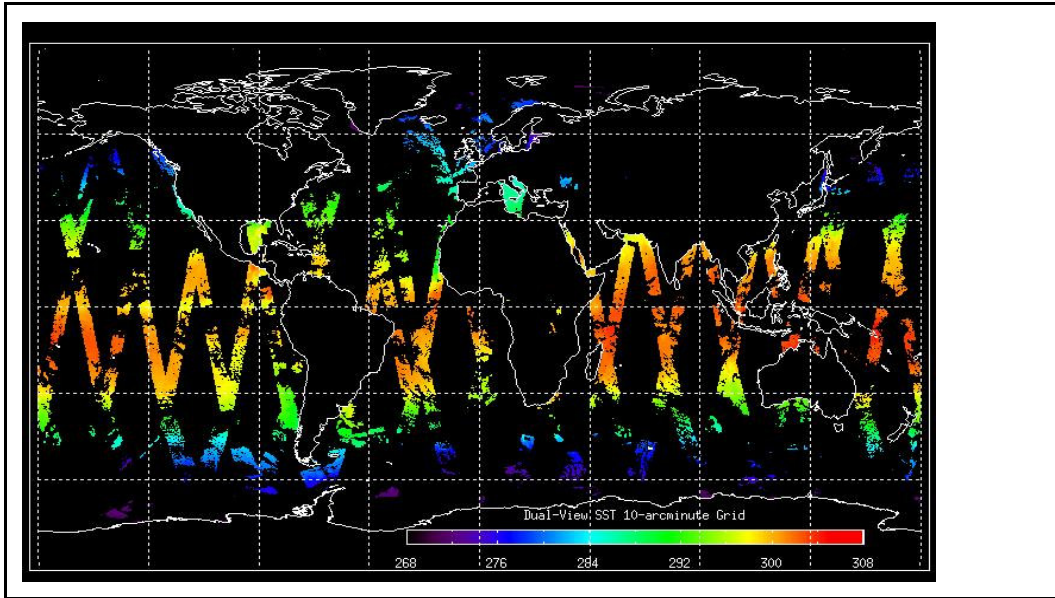

Meteo Map

Map of meteo products for: **08-Mar-09**