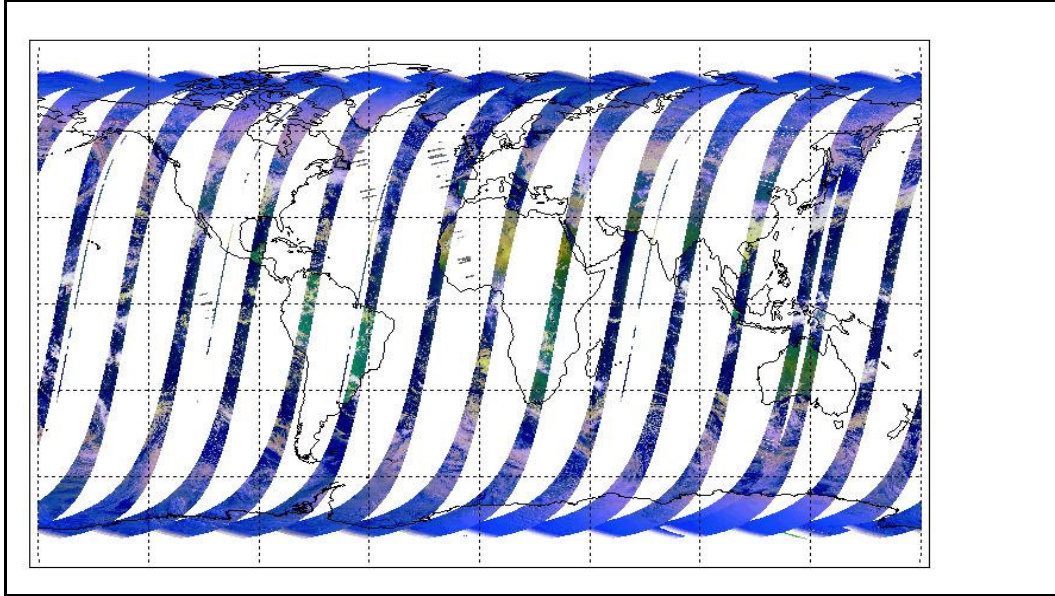

36700	08-Mar-09	High Jitter
36701	08-Mar-09	23 AGO Loop changes, High Jitter
36702	08-Mar-09	High Jitter
36703	08-Mar-09	High Jitter

FLAG
FLAG
FLAG
FLAG

Weekly

Latest version of the weekly RAL report on: **09-Mar-09**

Out of date by: **21 days**

Report Date	16-Feb-09
Anomalies	Mean Jitter: ~750/orbit - worst case ~1030/orbit (deteriorating wrt last week)

FLAG

Browse Map

Map of browse products for: **08-Mar-09**