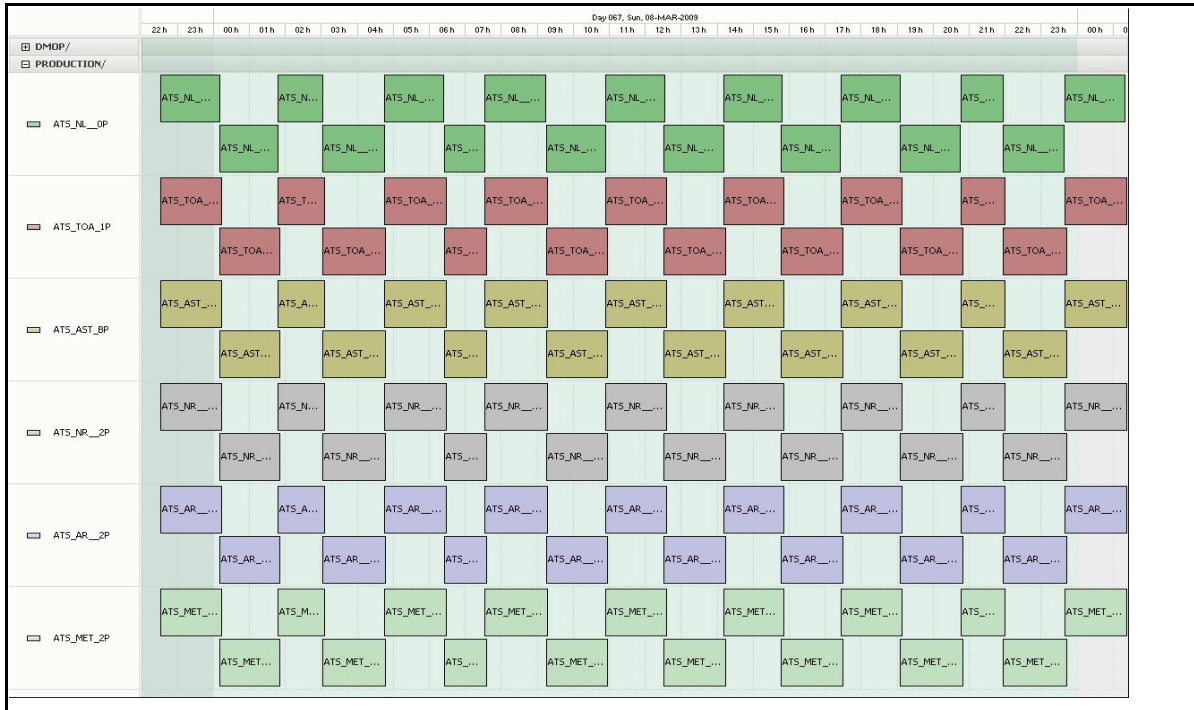

IDEAS Daily Check of AATSR Data

08-Mar-09

DATA ACQUISITION DATE: 08-Mar-09
INSPECTION DATE: 09-Mar-09

--> Go to 'Product Generation' sheet to select date

Previous Instrument Operational Events	
03-Mar-09	Nothing planned Maintenance at PDHS-E - RA and EWFS unavailable 09:00-13:00 CET.
04-Mar-09	Maintenance at PDHS-K - RA interrupted between 12:00-14:00, 16:00-19:00 CET.
05-Mar-09	Rolling Archive at Kiruna is back on-line
06-Mar-09	Nothing planned
07-Mar-09	Nothing planned

Upcoming Instrument Operational Events	
08-Mar-09	Nothing planned
09-Mar-09	Nothing planned
10-Mar-09	Maintenance at PDHS-E announced for 4 March postponed to 10 March 9:00-13:00 CET.
11-Mar-09	Nothing planned
12-Mar-09	Nothing planned

Daily Gantt Chart

Comments: None

RA Products

Data acquisition date: 08-Mar-09 Inspection date: 09-Mar-09

Total # MET Products: 16
Total # L1 Products: 16
Total # L2P Products: 16

Server Availability: Nominal

Comments: None

Browse Products

Data acquisition date: 08-Mar-09 Inspection date: 09-Mar-09

Source: EDS

Comments: None

Instrument Health

Daily List of all QA orbit summary files deposited on: 08-Mar-09

Daily status from the RAL EDS web-site on: 09-Mar-09

Current Instrument Status: Nominal
Envisat Platform Status: Nominal

Orbit #	Acquired	Comments
36690	07-Mar-09	21 AGO Loop changes, High Jitter
36691	07-Mar-09	High Jitter
36692	07-Mar-09	High Jitter
36693	07-Mar-09	High Jitter
36694	07-Mar-09	High Jitter, No viscal peak
36695	07-Mar-09	High Jitter, No viscal peak
36696	07-Mar-09	High Jitter, No viscal peak
36697	07-Mar-09	High Jitter, No viscal peak
36698	07-Mar-09	High Jitter
36699	07-Mar-09	High Jitter

FLAG
FLAG
FLAG
FLAG
FLAG
FLAG
FLAG
FLAG
FLAG
FLAG