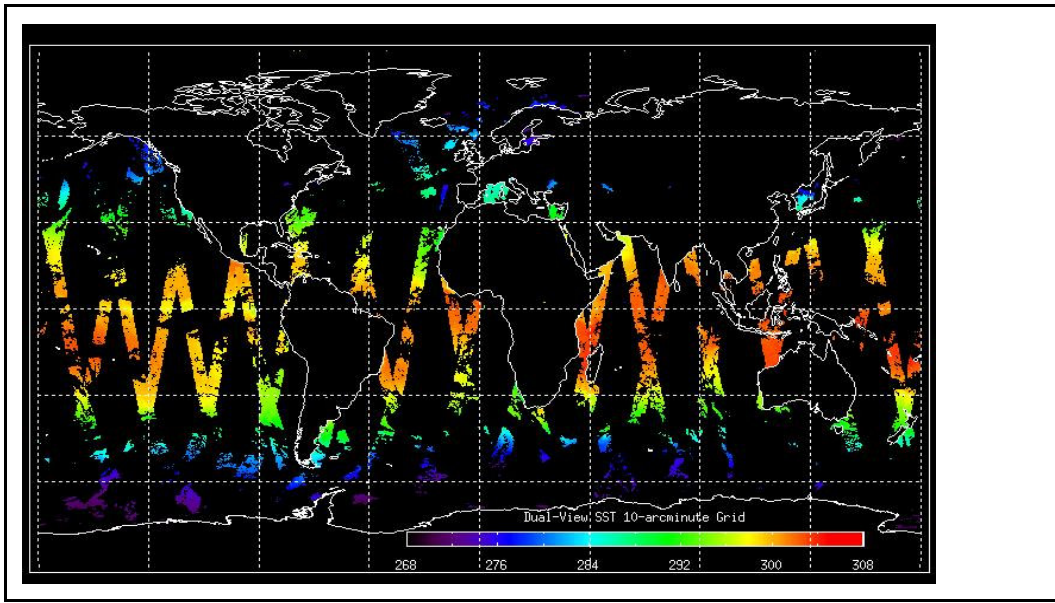

Meteo Map

Map of meteo products for: **07-Mar-09**