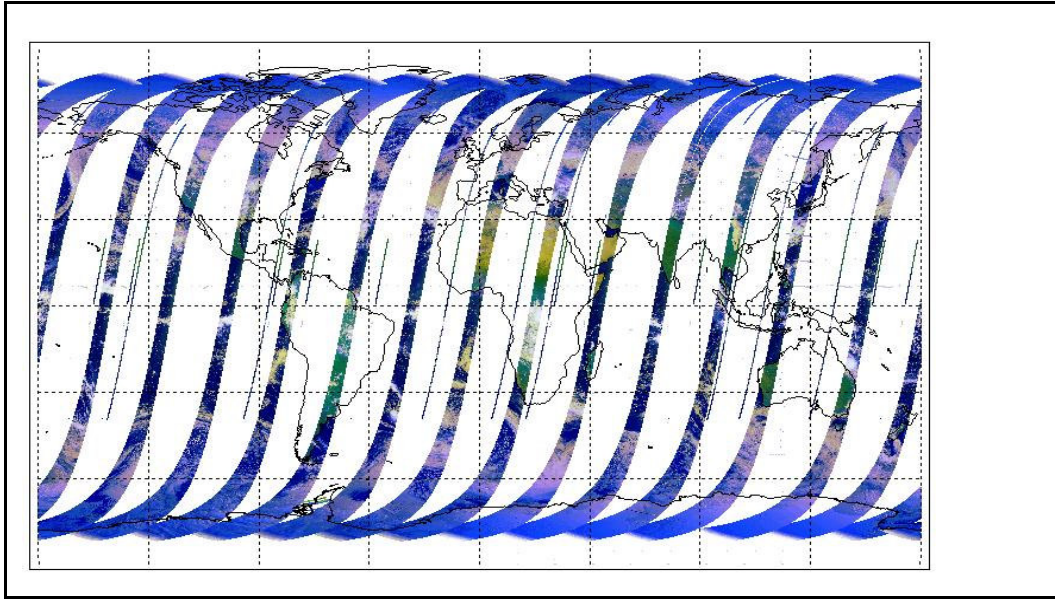

36686	07-Mar-09	High Jitter
36687	07-Mar-09	High Jitter
36688	07-Mar-09	High Jitter
36689	07-Mar-09	High Jitter

FLAG
FLAG
FLAG
FLAG

Weekly

Latest version of the weekly RAL report on: **09-Mar-09**

Out of date by: **21 days**

Report Date: **16-Feb-09**

Anomalies: Mean Jitter: -750/orbit - worst case -1030/orbit (deteriorating wrt last week)

FLAG

Browse Map

Map of browse products for: **07-Mar-09**