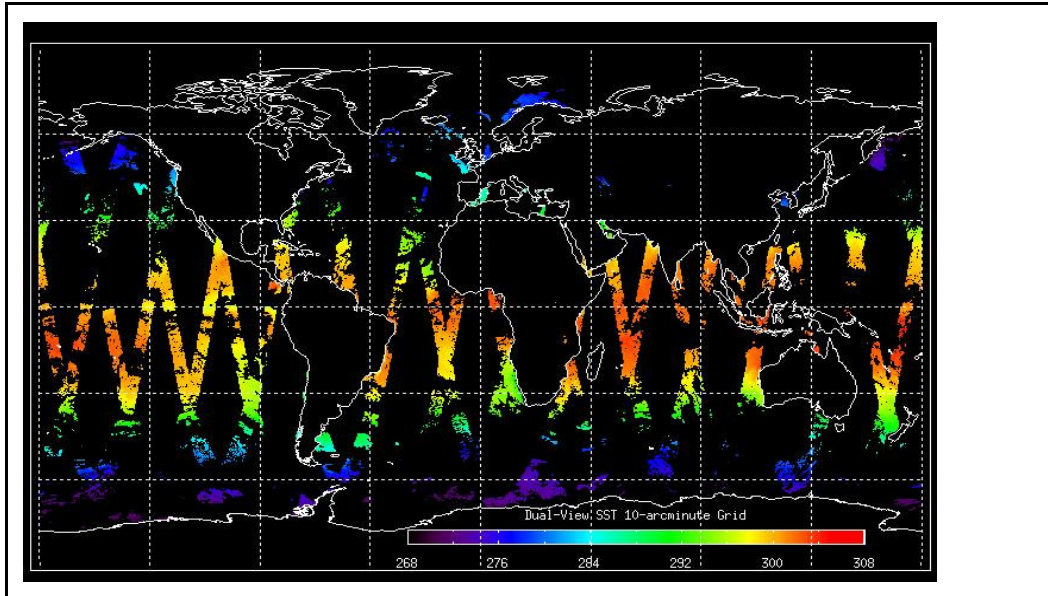

Meteo Map

Map of meteo products for: **06-Mar-09**