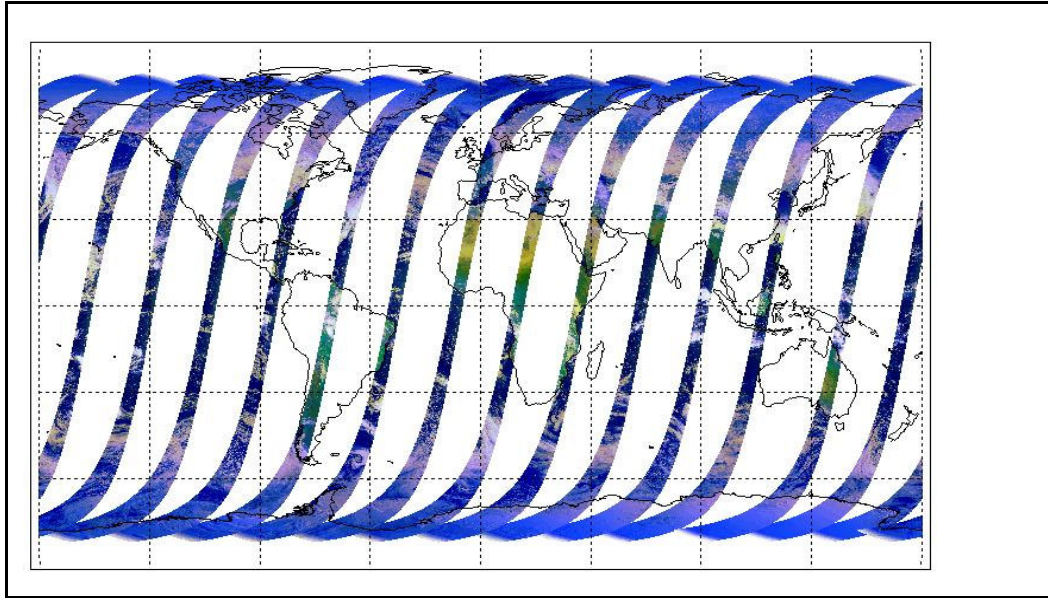

36671	05-Mar-09	High Jitter
36672	06-Mar-09	High Jitter
36673	06-Mar-09	High Jitter
36674	06-Mar-09	High Jitter
36675	06-Mar-09	22 AGO Loop changes, High Jitter

FLAG
FLAG
FLAG
FLAG
FLAG

Latest version of the weekly RAL report on: **09-Mar-09**

Out of date by: **21 days**

Report Date: **16-Feb-09**

Anomalies: Mean Jitter: -750/orbit - worst case -1030/orbit (deteriorating wrt last week)

FLAG

Browse Map

Map of browse products for: **06-Mar-09**