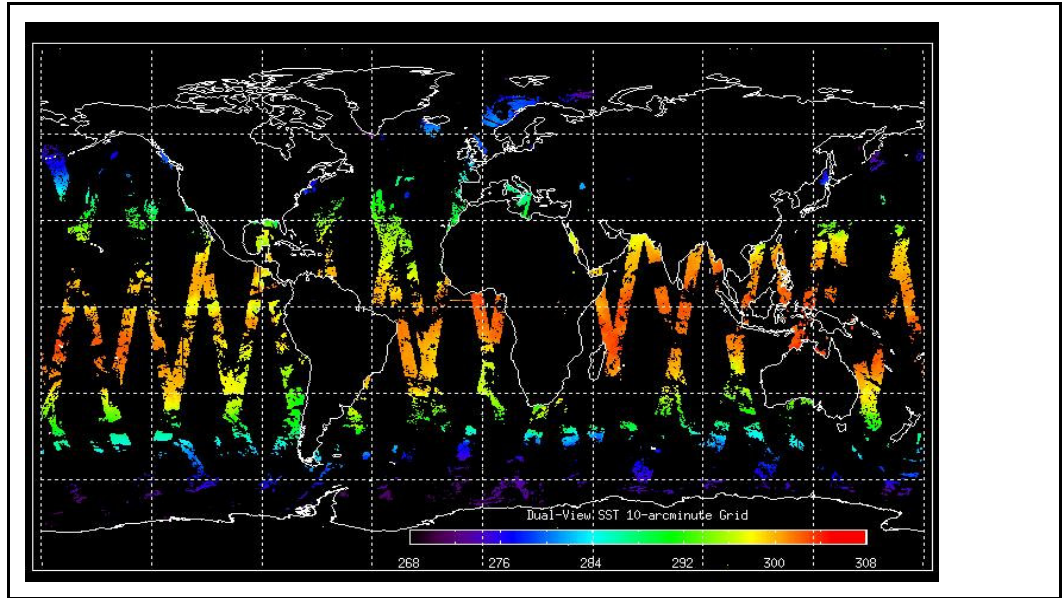

Meteo Map

Map of meteo products for: **05-Mar-09**