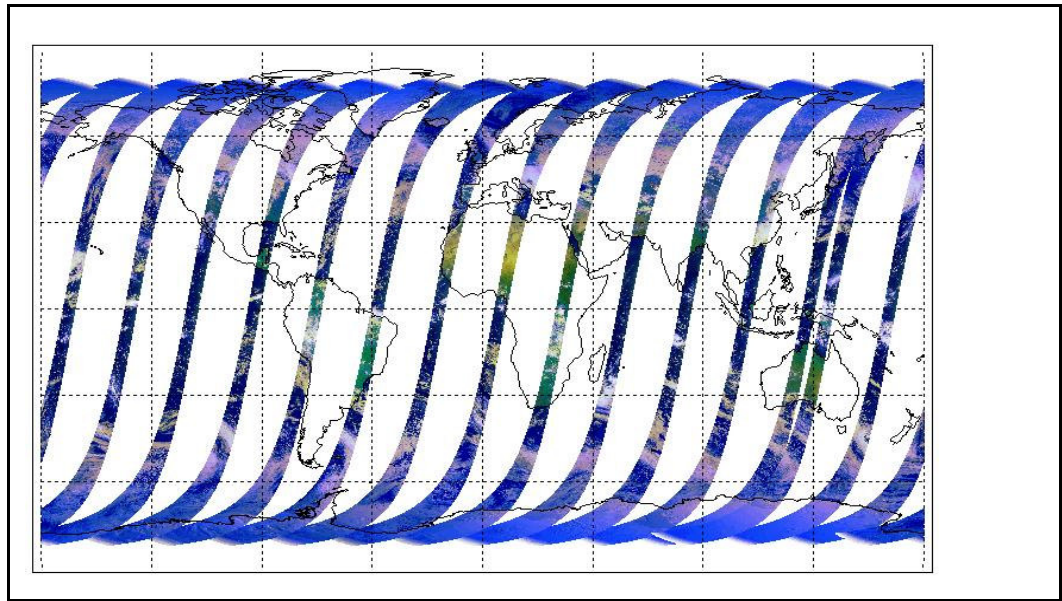

36657	05-Mar-09	High Jitter
36658	05-Mar-09	High Jitter
36659	05-Mar-09	High Jitter
36660	05-Mar-09	High Jitter

FLAG
FLAG
FLAG
FLAG

Weekly

Latest version of the weekly RAL report on: **06-Mar-09**

Out of date by: **18 days**

Report Date	16-Feb-09
Anomalies	Mean Jitter: ~750/orbit - worst case ~1030/orbit (deteriorating wrt last week)

FLAG

Browse Map

Map of browse products for: **05-Mar-09**