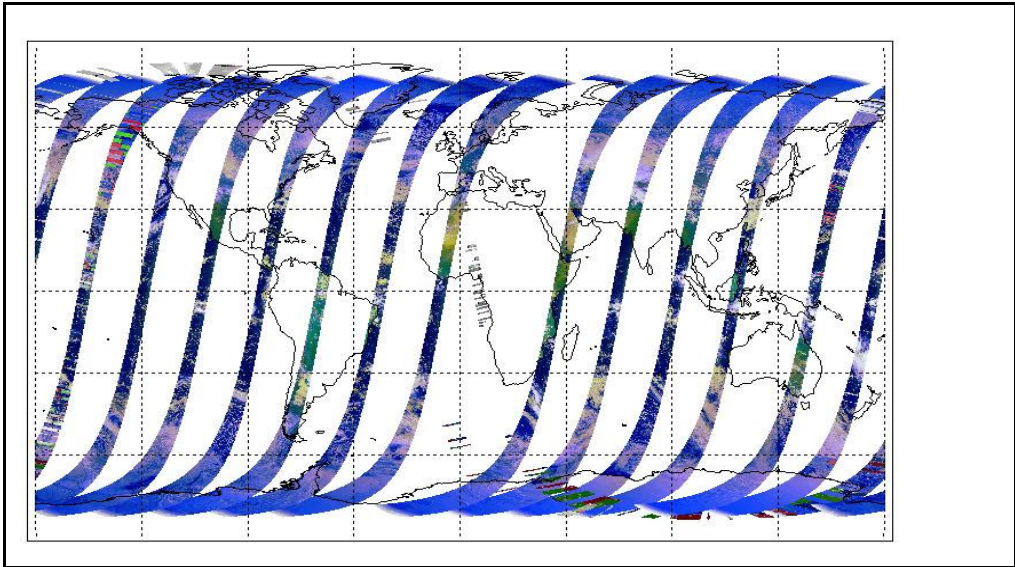

Weekly

Latest version of the weekly RAL report on: **04-Mar-09**

Out of date by: **16 days**

FLAG

Report Date 16-Feb-09

Anomalies Mean Jitter: ~750/orbit - worst case ~1030/orbit (deteriorating wrt last week)

Browse Map

Map of browse products for: **03-Mar-09**