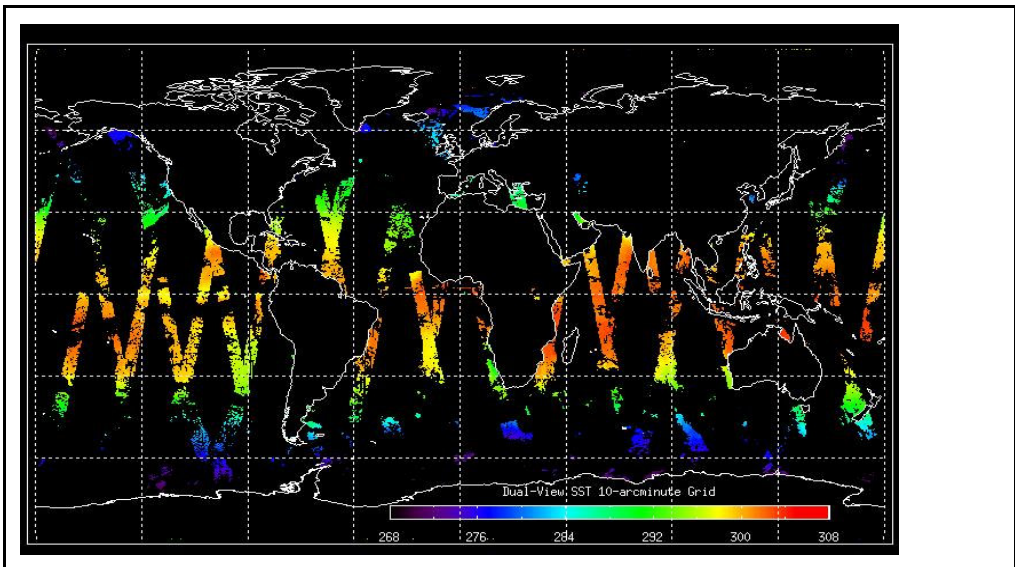

Meteo Map

Map of meteo products for: **03-Mar-09**