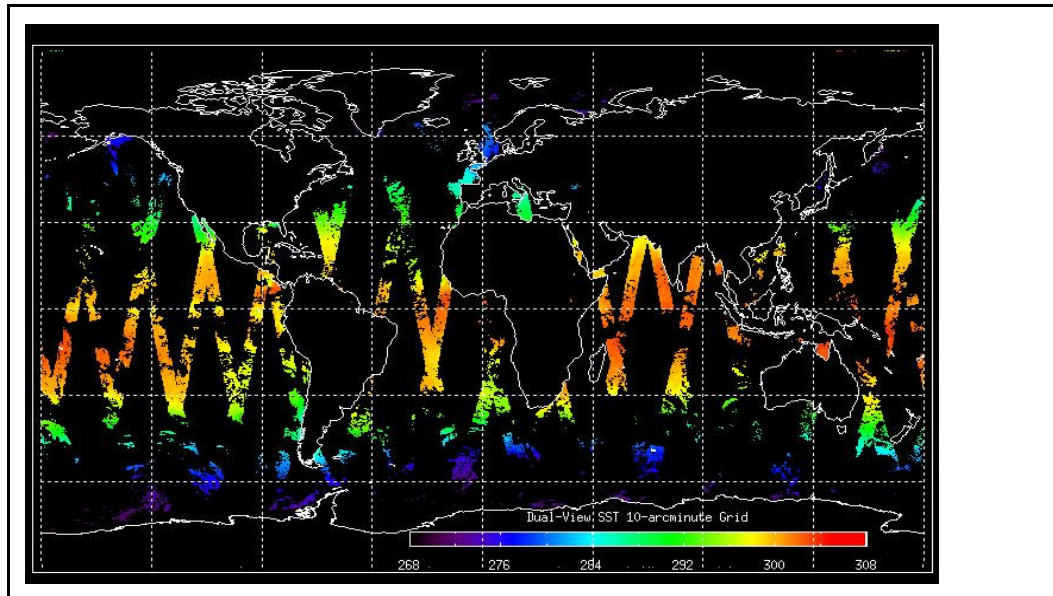

Meteo Map

Map of meteo products for: **02-Mar-09**