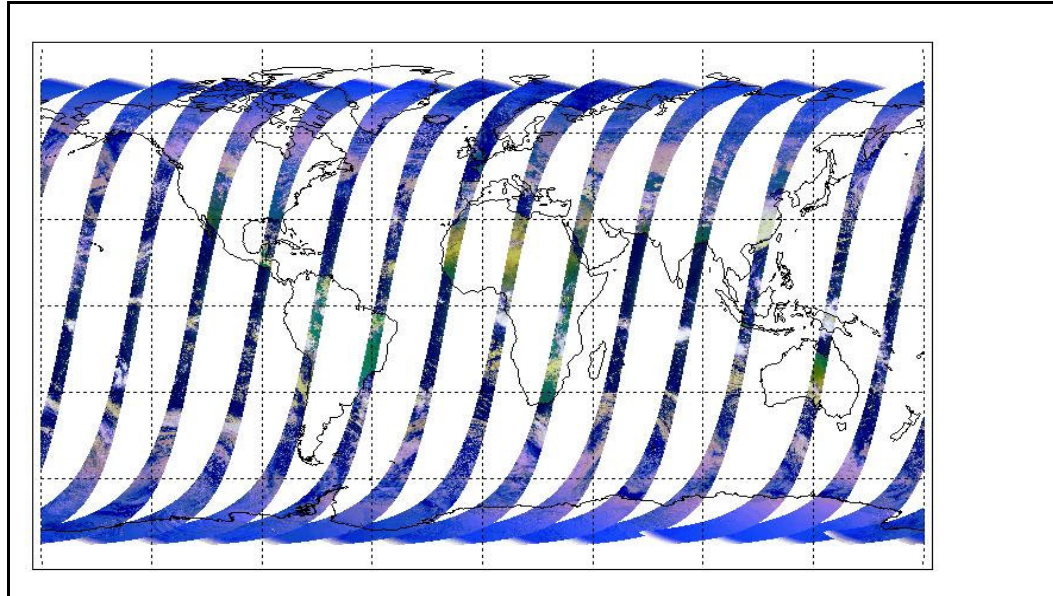

36613	01-Mar-09	High Jitter
36614	01-Mar-09	High Jitter
36615	02-Mar-09	High Jitter
36616	02-Mar-09	High Jitter
36617	02-Mar-09	High Jitter

FLAG
FLAG
FLAG
FLAG
FLAG

Weekly

Latest version of the weekly RAL report on: **03-Mar-09**

Out of date by: **15 days**

Report Date: **16-Feb-09**

Anomalies: Mean Jitter: -750/orbit - worst case ~1030/orbit (deteriorating wrt last week)

FLAG

Browse Map

Map of browse products for: **02-Mar-09**