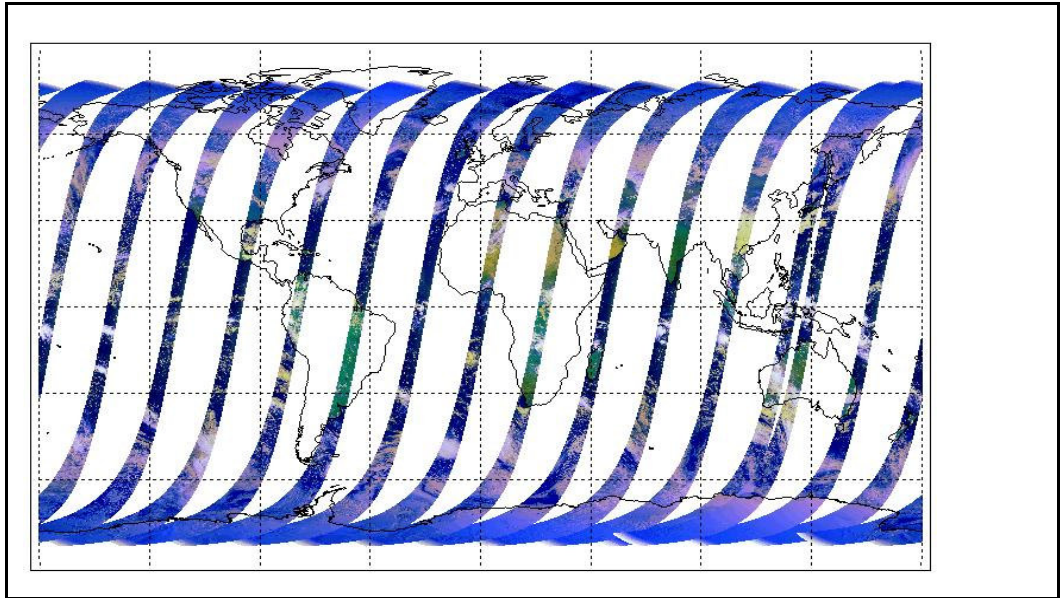

36601	01-Mar-09	24 AGO Loop changes, High Jitter
36602	01-Mar-09	High Jitter
36603	01-Mar-09	High Jitter

FLAG
FLAG
FLAG

Weekly

Latest version of the weekly RAL report on: **02-Mar-09**

Out of date by: **14 days**

Report Date	16-Feb-09
Anomalies	Mean Jitter: ~750/orbit - worst case ~1030/orbit (deteriorating wrt last week)

FLAG

Browse Map

Map of browse products for: **01-Mar-09**