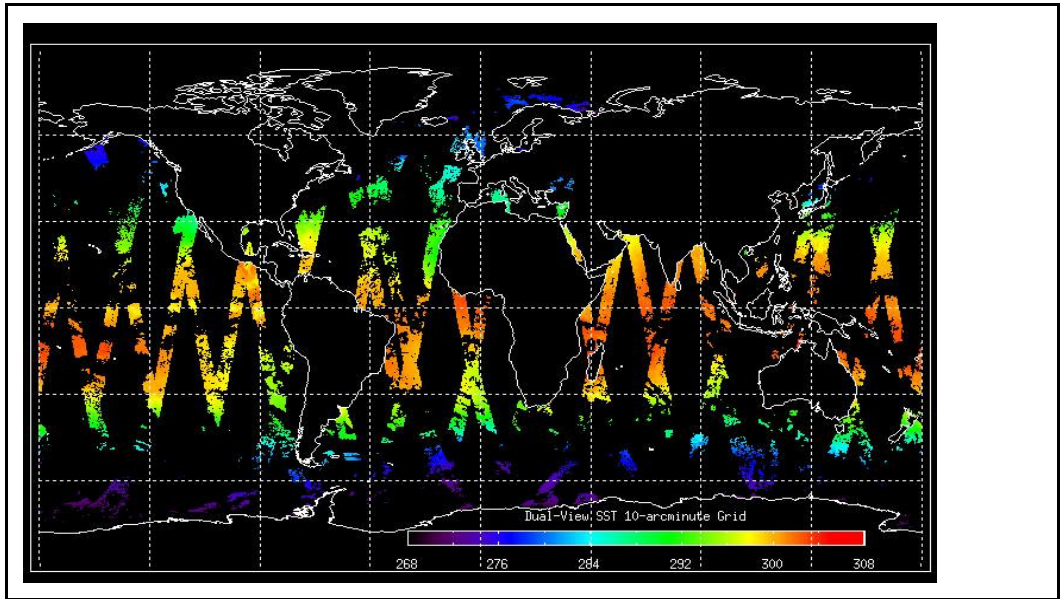

Meteo Map

Map of meteo products for: **01-Mar-09**