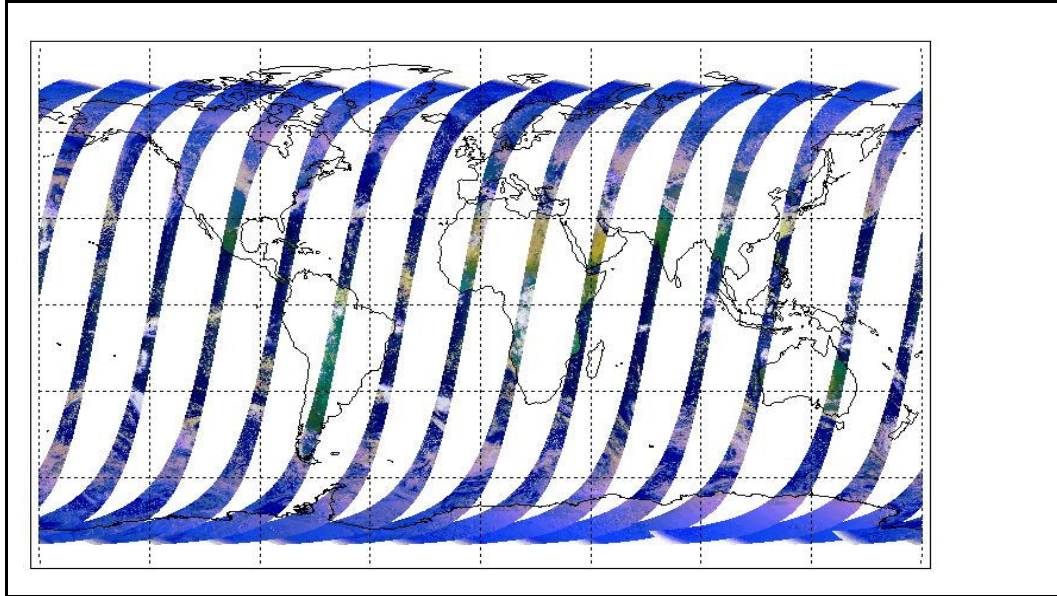

36586	28-Feb-09	High Jitter
36587	28-Feb-09	High Jitter
36588	28-Feb-09	High Jitter
36589	28-Feb-09	High Jitter

FLAG
FLAG
FLAG
FLAG

Weekly

Latest version of the weekly RAL report on: **02-Mar-09**

Out of date by: **14 days**

FLAG

Report Date	16-Feb-09
Anomalies	Mean Jitter: -750/orbit - worst case -1030/orbit (deteriorating wrt last week)

Browse Map

Map of browse products for: **28-Feb-09**