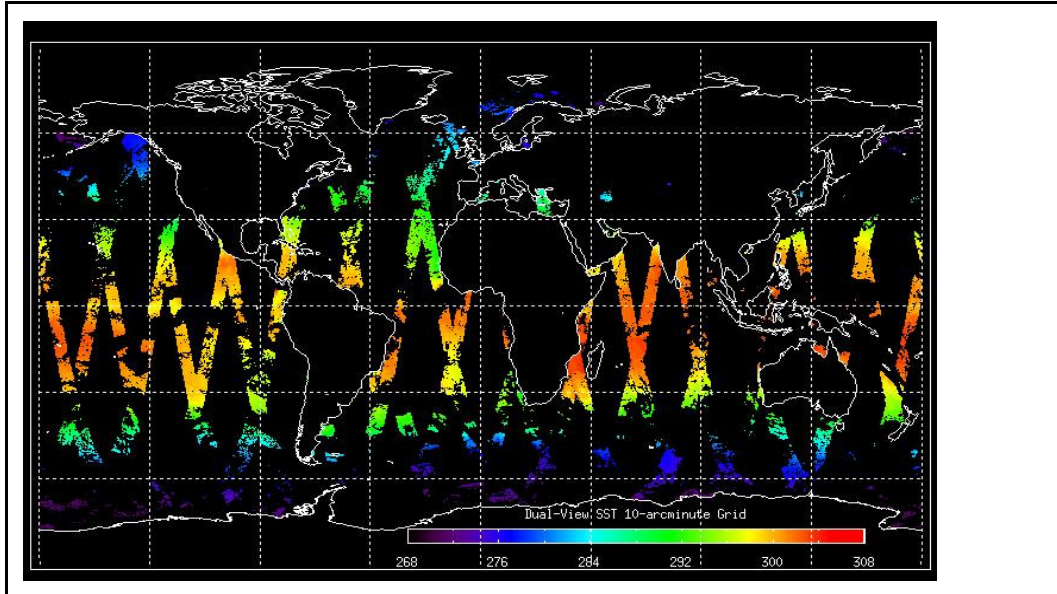

Meteo Map

Map of meteo products for: **28-Feb-09**