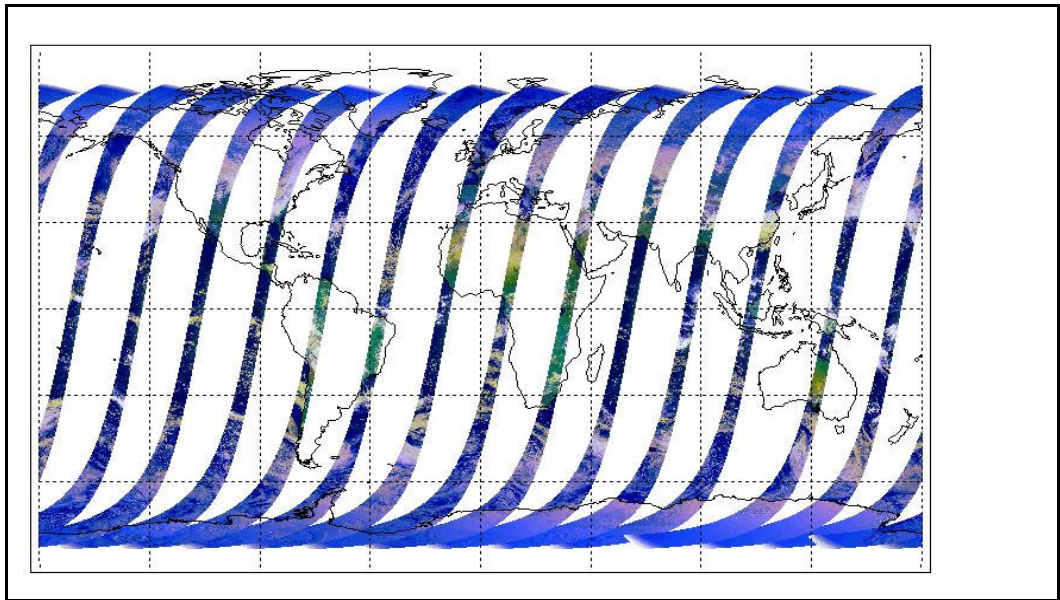

36573	27-Feb-09	High Jitter
36574	27-Feb-09	High Jitter

FLAG
FLAG

Weekly

Latest version of the weekly RAL report on: **02-Mar-09**

Out of date by: **14 days**

FLAG

Report Date	16-Feb-09
Anomalies	Mean Jitter: -750/orbit - worst case -1030/orbit (deteriorating wrt last week)

Browse Map

Map of browse products for: **27-Feb-09**