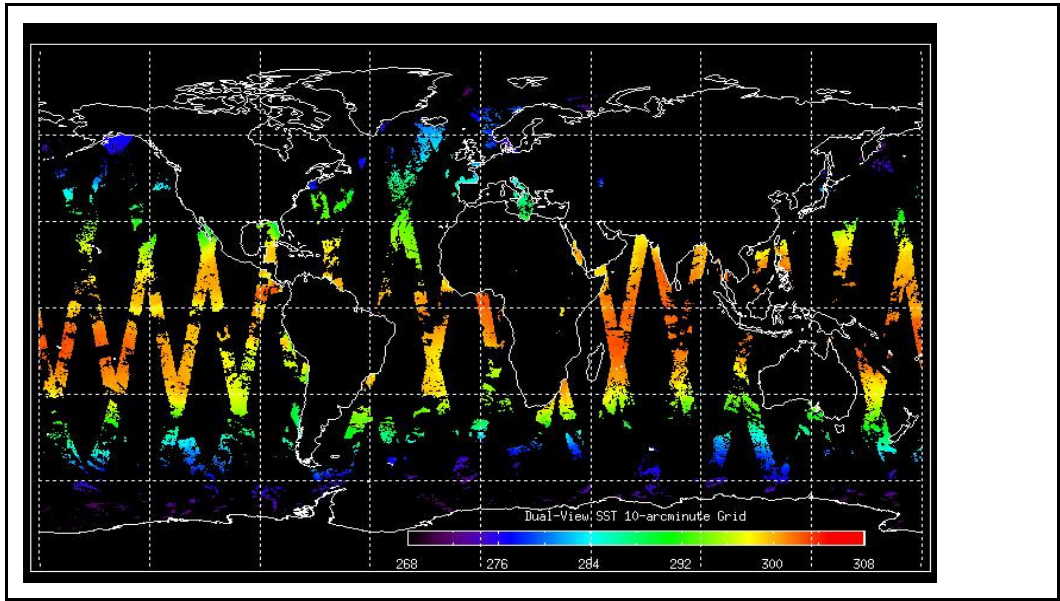

Meteo Map

Map of meteo products for: **27-Feb-09**