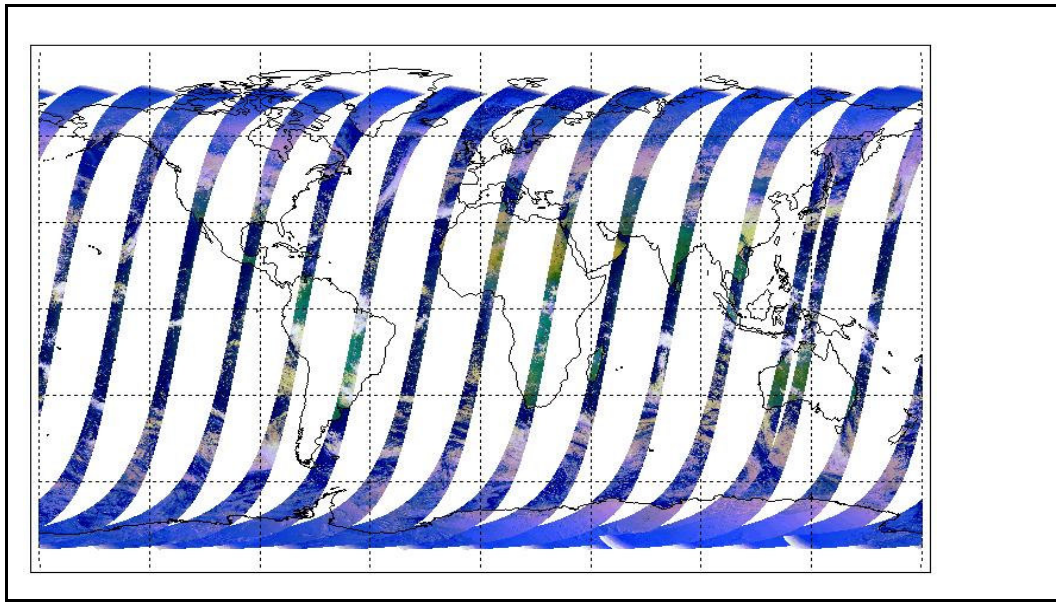

36556	25-Feb-09	High Jitter
36557	26-Feb-09	High Jitter
36558	26-Feb-09	High Jitter
36559	26-Feb-09	High Jitter
36560	26-Feb-09	High Jitter

FLAG
FLAG
FLAG
FLAG
FLAG

Weekly

Latest version of the weekly RAL report on: **27-Feb-09**

Out of date by: **11 days**

FLAG

Report Date	16-Feb-09
Anomalies	Mean Jitter: -750/orbit - worst case -1030/orbit (deteriorating wrt last week)

Browse Map

Map of browse products for: **26-Feb-09**