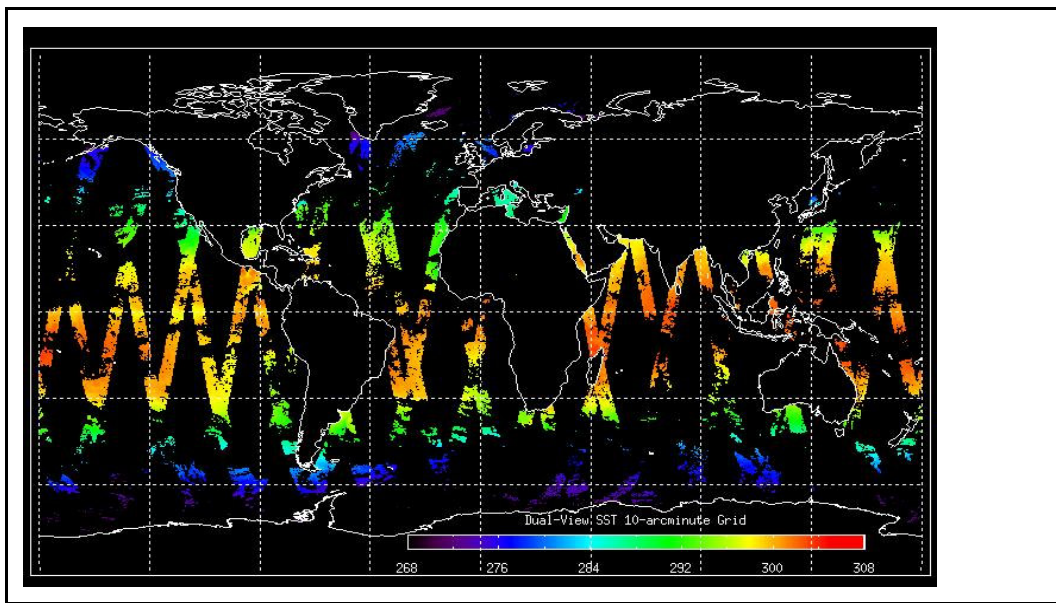

Meteo Map

Map of meteo products for: **26-Feb-09**