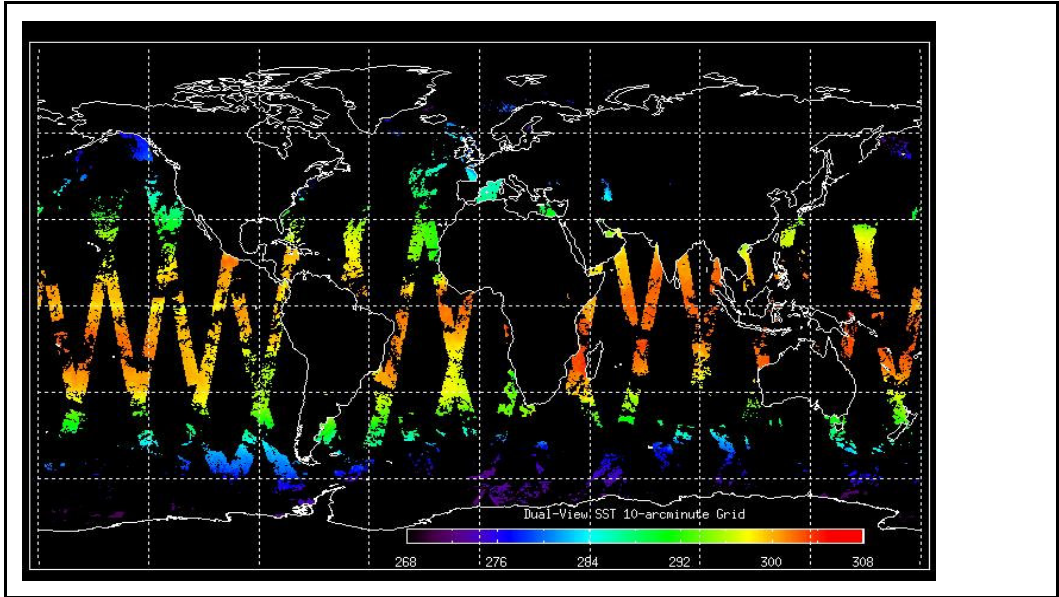

Meteo Map

Map of meteo products for: **25-Feb-09**