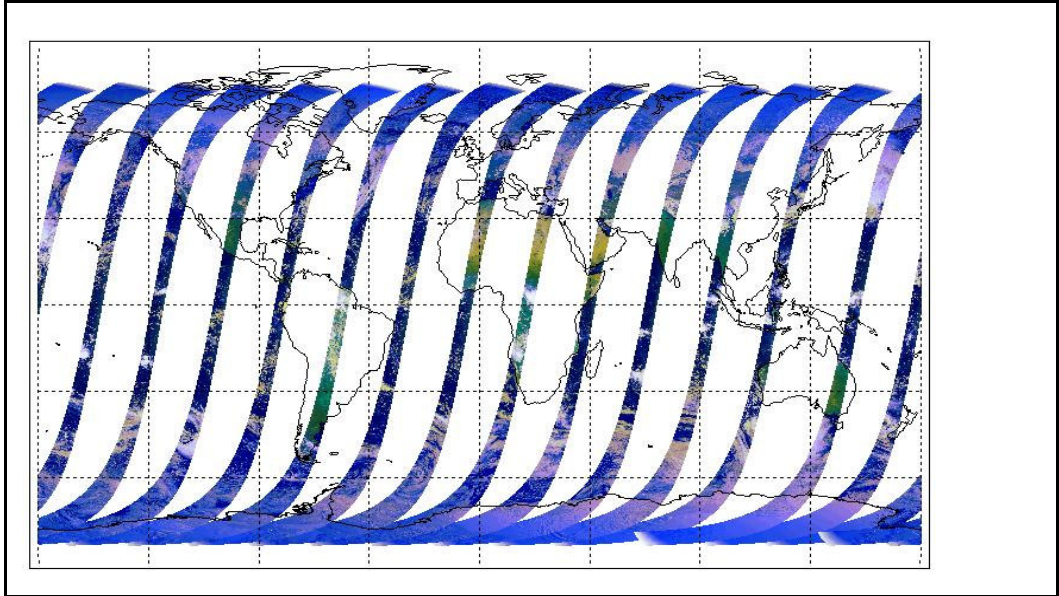

36545	25-Feb-09	High Jitter
36546	25-Feb-09	High Jitter

FLAG
FLAG

Weekly

Latest version of the weekly RAL report on: **26-Feb-09**

Out of date by: **10 days**

FLAG

Report Date	16-Feb-09
Anomalies	Mean Jitter: ~750/orbit - worst case ~1030/orbit (deteriorating wrt last week)

Browse Map

Map of browse products for: **25-Feb-09**